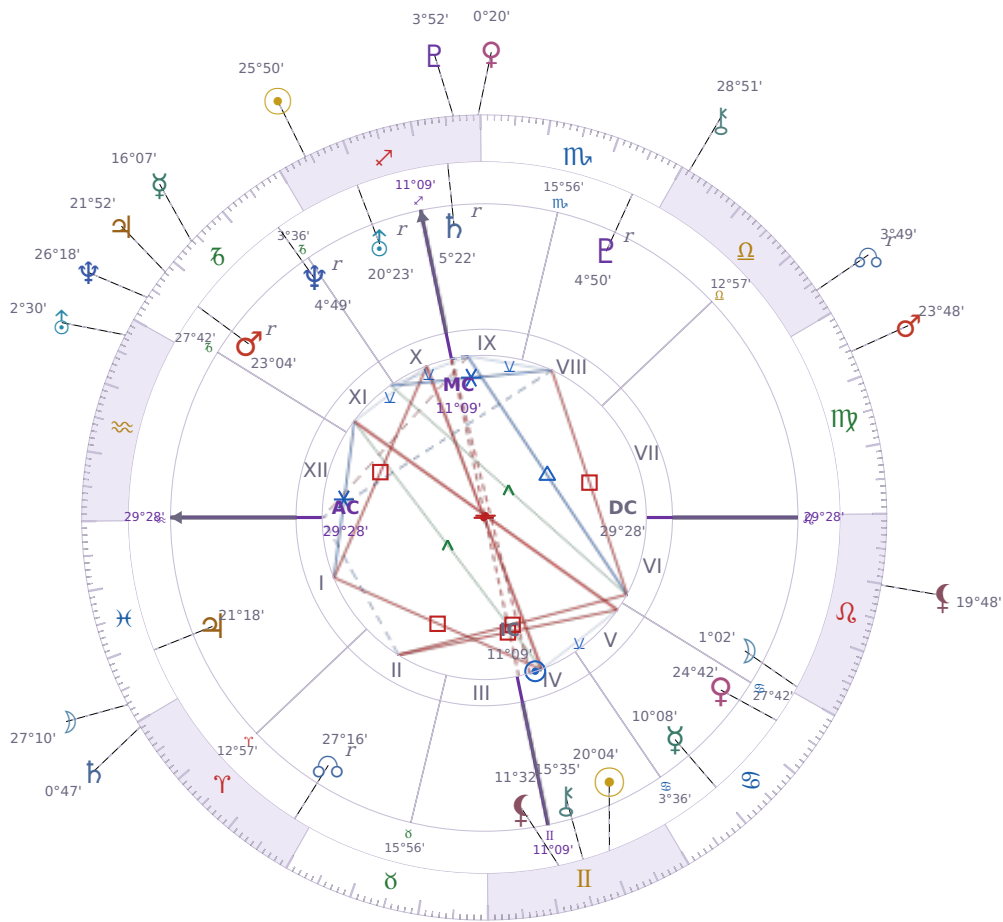

DAILY HOROSCOPE

Shia LaBeouf

American actor (born 1986)

♊ Gemini June 11, 1986 00:14 Los Angeles

Tuesday, 17 December 1996

TRANSITS FOR TODAY

☉ Sun	in ♏ Sagittarius	25°50'20"
☾ Moon	in ♓ Pisces	27°10'05"
☿ Mercury	in ♑ Capricorn	16°07'17"
♀ Venus	in ♏ Sagittarius	0°20'05"
♂ Mars	in ♍ Virgo	23°48'35"
♃ Jupiter	in ♑ Capricorn	21°52'37"
♄ Saturn	in ♈ Aries	0°47'11"

♅ Uranus	in ♒ Aquarius	2°30'18"
♆ Neptune	in ♑ Capricorn	26°18'56"
♇ Pluto	in ♏ Sagittarius	3°52'11"
♄ Chiron	in ♎ Libra	28°51'56"
♁ NNode	in ♎ Libra Rx	3°49'25"
♁ Lilith	in ♌ Leo	19°48'41"

NATAL PLANETS