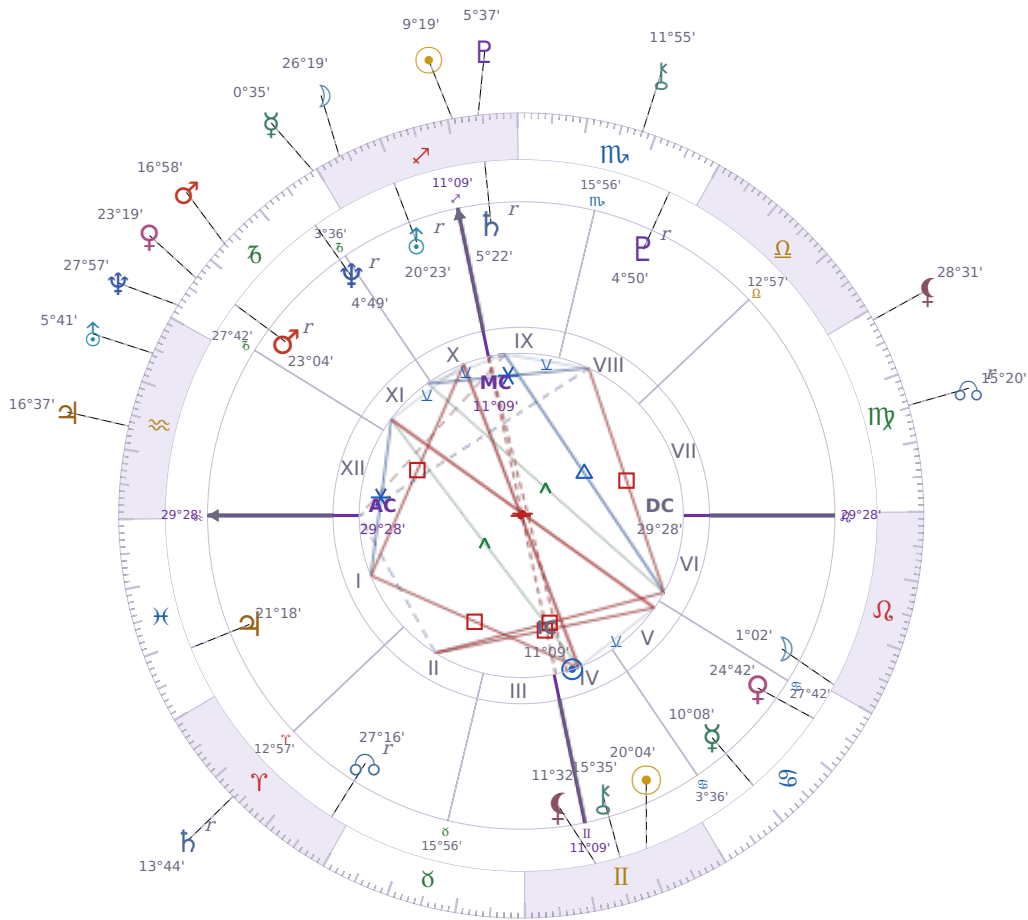

DAILY HOROSCOPE

## Shia LaBeouf

American actor (born 1986)

♊ Gemini June 11, 1986 00:14 Los Angeles

**Monday, 1 December 1997**