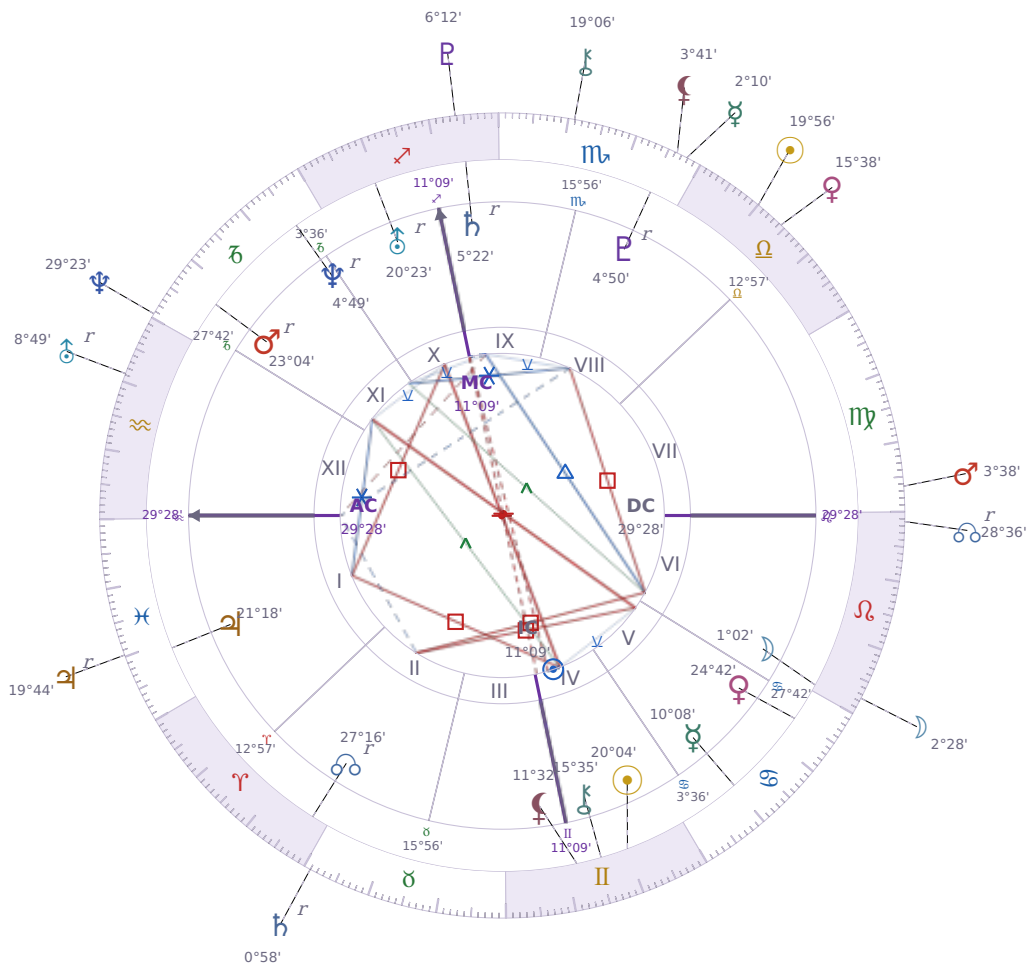

DAILY HOROSCOPE

Shia LaBeouf

American actor (born 1986)

♊ Gemini June 11, 1986 00:14 Los Angeles

Tuesday, 13 October 1998

TRANSITS FOR TODAY

☉ Sun	in ♎ Libra	19°56'43"
☾ Moon	in ♌ Leo	2°28'17"
☿ Mercury	in ♏ Scorpio	2°10'32"
♀ Venus	in ♎ Libra	15°38'56"
♂ Mars	in ♍ Virgo	3°38'50"
♃ Jupiter	in ♓ Pisces Rx	19°44'46"
♄ Saturn	in ♉ Taurus Rx	0°58'26"

♅ Uranus	in ♒ Aquarius Rx	8°49'19"
♆ Neptune	in ♑ Capricorn	29°23'07"
♇ Pluto	in ♏ Sagittarius	6°12'10"
♁ Chiron	in ♏ Scorpio	19°06'36"
♁ NNode	in ♌ Leo Rx	28°36'22"
♁ Lilith	in ♏ Scorpio	3°41'16"

NATAL PLANETS