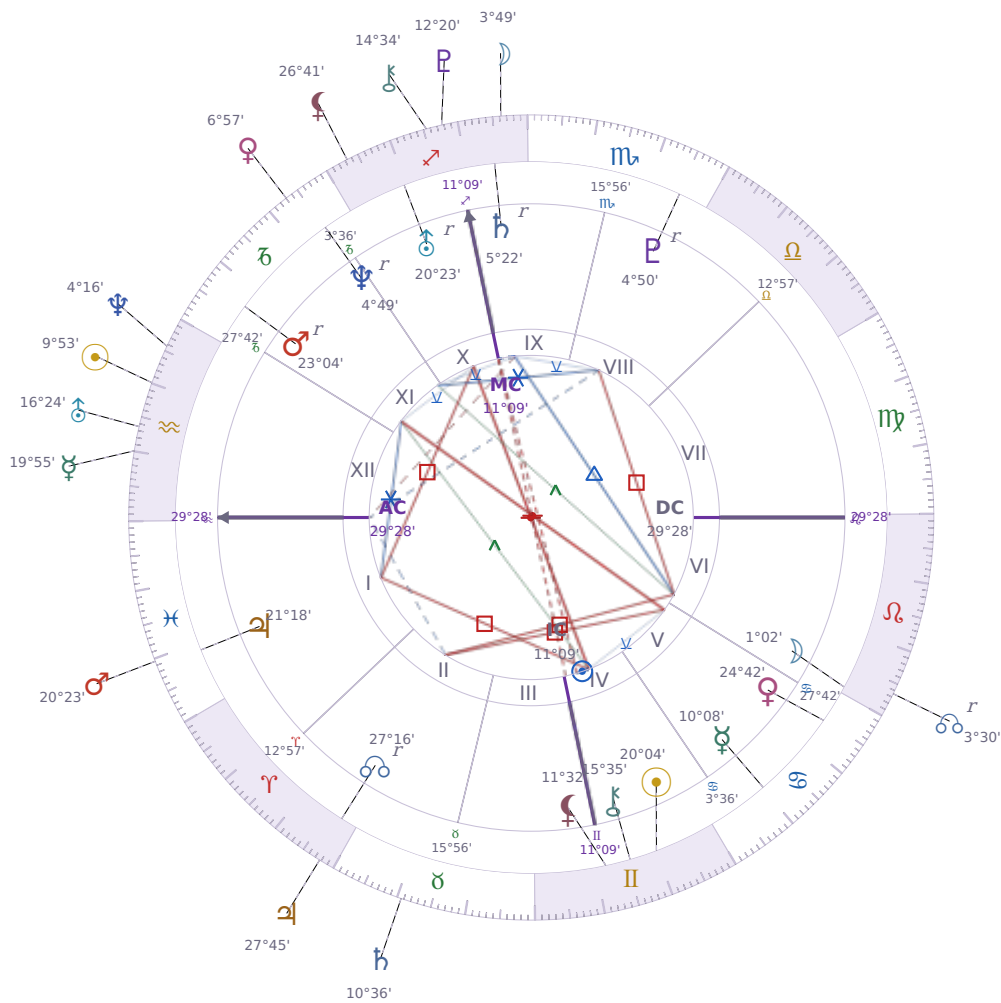

DAILY HOROSCOPE

Shia LaBeouf

American actor (born 1986)

♊ Gemini June 11, 1986 00:14 Los Angeles

Sunday, 30 January 2000

TRANSITS FOR TODAY

☉ Sun	in ♒ Aquarius	9°53'44"
☾ Moon	in ♐ Sagittarius	3°49'12"
☿ Mercury	in ♒ Aquarius	19°55'45"
♀ Venus	in ♑ Capricorn	6°57'55"
♂ Mars	in ♓ Pisces	20°23'23"
♃ Jupiter	in ♈ Aries	27°45'11"
♄ Saturn	in ♉ Taurus	10°36'03"