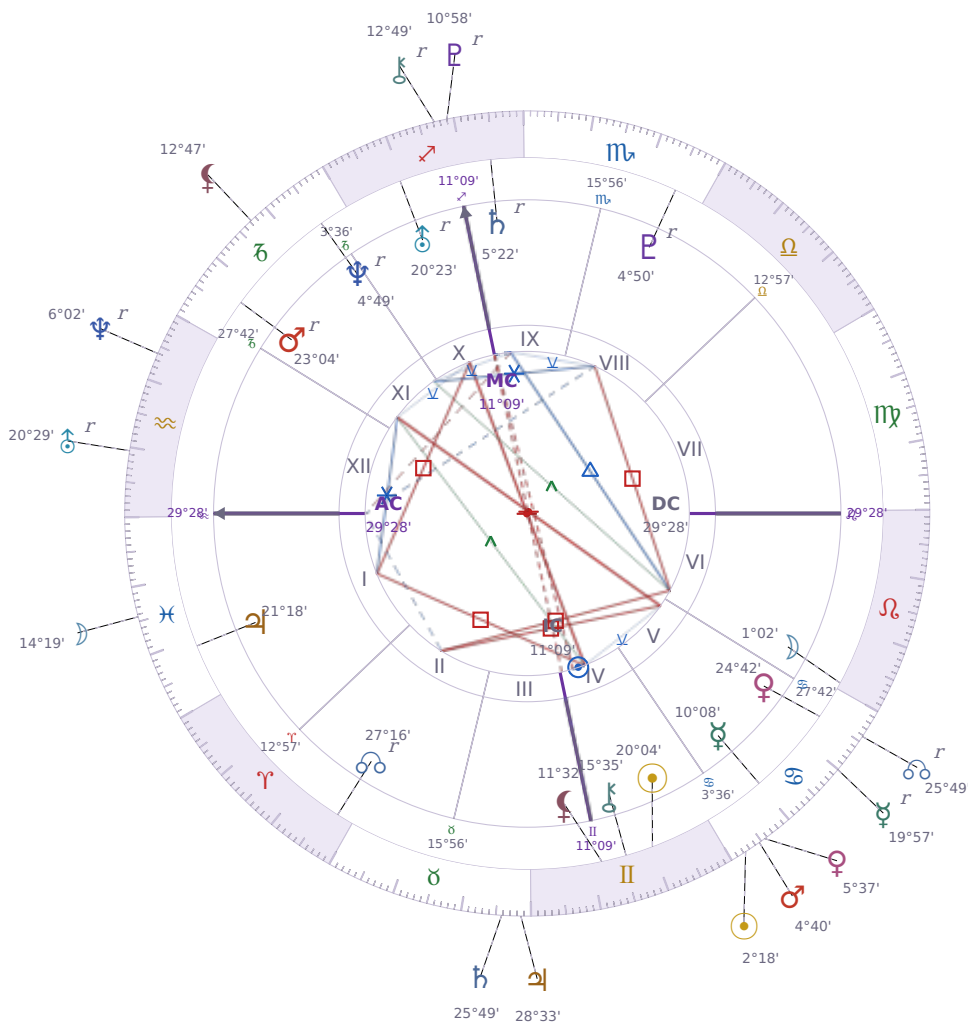

DAILY HOROSCOPE

Shia LaBeouf

American actor (born 1986)

♊ Gemini June 11, 1986 00:14 Los Angeles

Friday, 23 June 2000

TRANSITS FOR TODAY

☉ Sun	in ♋ Cancer	2°18'48"
☾ Moon	in ♓ Pisces	14°19'57"
☿ Mercury	in ♋ Cancer Rx	19°57'40"
♀ Venus	in ♋ Cancer	5°37'06"
♂ Mars	in ♋ Cancer	4°40'15"
♃ Jupiter	in ♉ Taurus	28°33'06"
♄ Saturn	in ♉ Taurus	25°49'23"

♅ Uranus	in ♒ Aquarius Rx	20°29'27"
♆ Neptune	in ♒ Aquarius Rx	6°02'42"
♇ Pluto	in ♐ Sagittarius Rx	10°58'07"
♁ Chiron	in ♐ Sagittarius Rx	12°49'42"
♊ NNode	in ♋ Cancer Rx	25°49'35"
♁ Lilith	in ♏ Capricorn	12°47'03"

NATAL PLANETS

☉ Sun	in ♊ Gemini	20°04'58"	IV
☾ Moon	in ♌ Leo	1°02'06"	VI
☿ Mercury	in ♋ Cancer	10°08'24"	V
♀ Venus	in ♋ Cancer	24°42'38"	V
♂ Mars	in ♏ Capricorn	23°04'43"	XI Rx
♃ Jupiter	in ♋ Pisces	21°18'19"	I
♄ Saturn	in ♐ Sagittarius	5°22'06"	IX Rx
♅ Uranus	in ♐ Sagittarius	20°23'33"	X Rx
♆ Neptune	in ♏ Capricorn	4°49'56"	XI Rx
♇ Pluto	in ♏ Scorpio	4°50'50"	VIII Rx
♁ Chiron	in ♊ Gemini	15°35'02"	IV
♊ North Node	in ♈ Aries	27°16'48"	II Rx
♁ Lilith	in ♊ Gemini	11°32'35"	IV