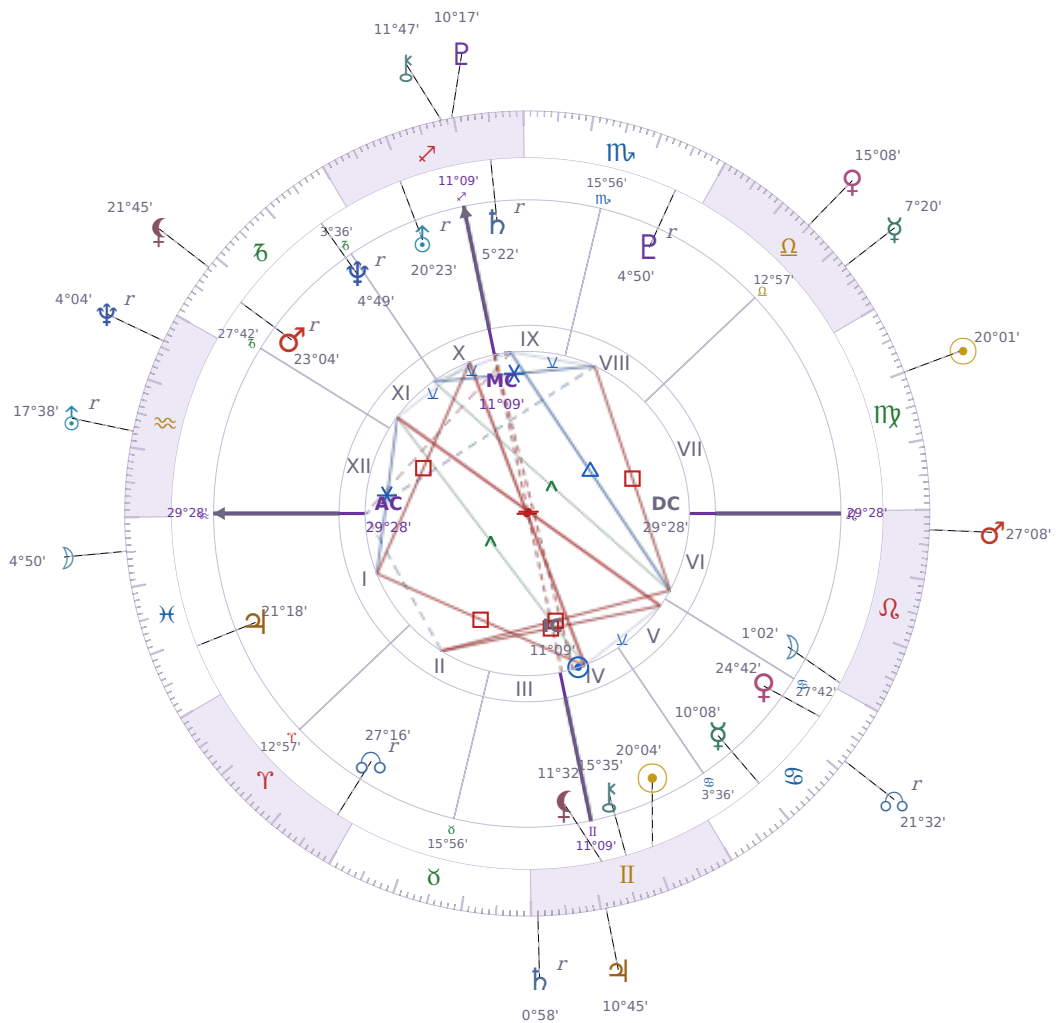

DAILY HOROSCOPE

Shia LaBeouf

American actor (born 1986)

♊ Gemini June 11, 1986 00:14 Los Angeles

Tuesday, 12 September 2000

TRANSITS FOR TODAY

☉ Sun	in ♍ Virgo	20°01'15"
☾ Moon	in ♓ Pisces	4°50'11"
☿ Mercury	in ♎ Libra	7°20'08"
♀ Venus	in ♎ Libra	15°08'38"
♂ Mars	in ♌ Leo	27°08'57"
♃ Jupiter	in ♊ Gemini	10°45'14"
♄ Saturn	in ♊ Gemini Rx	0°58'43"

♅ Uranus	in ♒ Aquarius Rx	17°38'56"
♆ Neptune	in ♒ Aquarius Rx	4°04'47"
♇ Pluto	in ♐ Sagittarius	10°17'34"
♁ Chiron	in ♐ Sagittarius	11°47'14"
♁ NNode	in ♋ Cancer Rx	21°32'13"
♁ Lilith	in ♏ Capricorn	21°45'21"