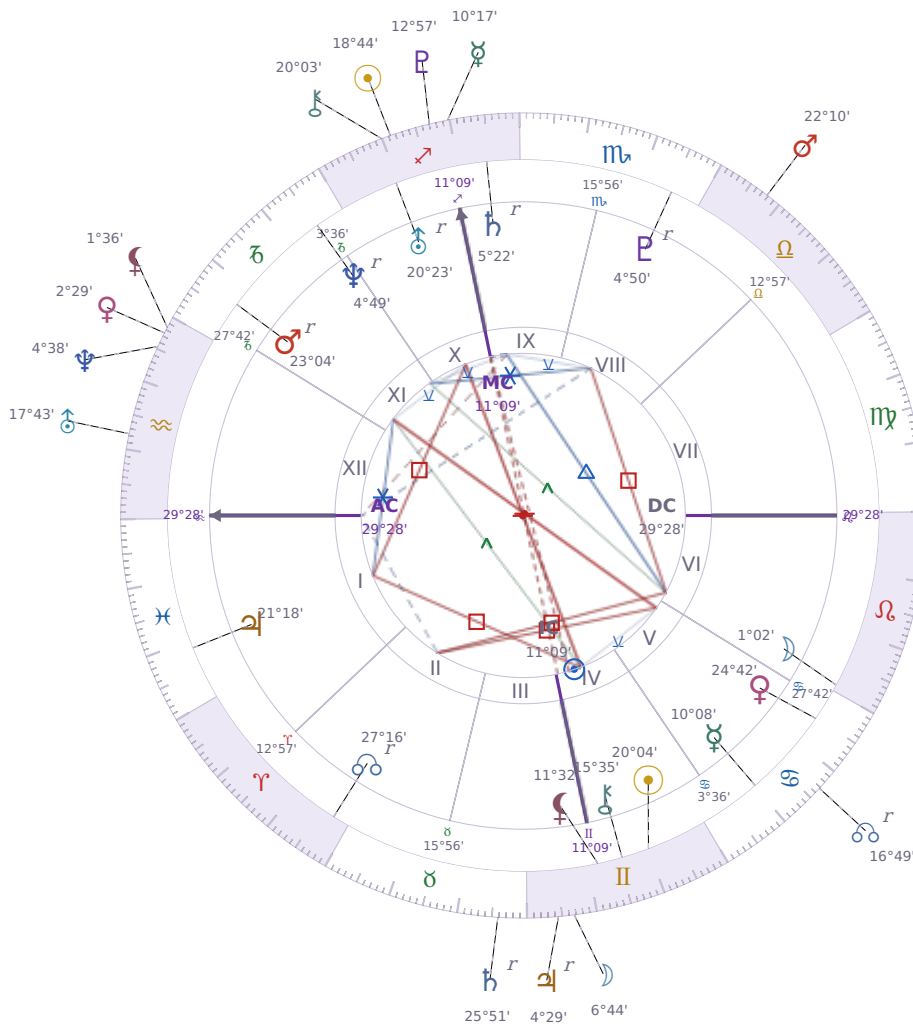

DAILY HOROSCOPE

Shia LaBeouf

American actor (born 1986)

♊ Gemini June 11, 1986 00:14 Los Angeles

Sunday, 10 December 2000

TRANSITS FOR TODAY

☉ Sun	in ♏ Sagittarius	18°44'24"
☾ Moon	in ♊ Gemini	6°44'44"
☿ Mercury	in ♏ Sagittarius	10°17'51"
♀ Venus	in ♒ Aquarius	2°29'23"
♂ Mars	in ♎ Libra	22°11'00"
♃ Jupiter	in ♊ Gemini Rx	4°29'36"
♄ Saturn	in ♉ Taurus Rx	25°51'02"

♅ Uranus	in ♒ Aquarius	17°43'57"
♆ Neptune	in ♒ Aquarius	4°38'07"
♇ Pluto	in ♏ Sagittarius	12°57'52"
♁ Chiron	in ♏ Sagittarius	20°03'34"
♁ NNode	in ♋ Cancer Rx	16°49'25"
♁ Lilith	in ♒ Aquarius	1°36'51"