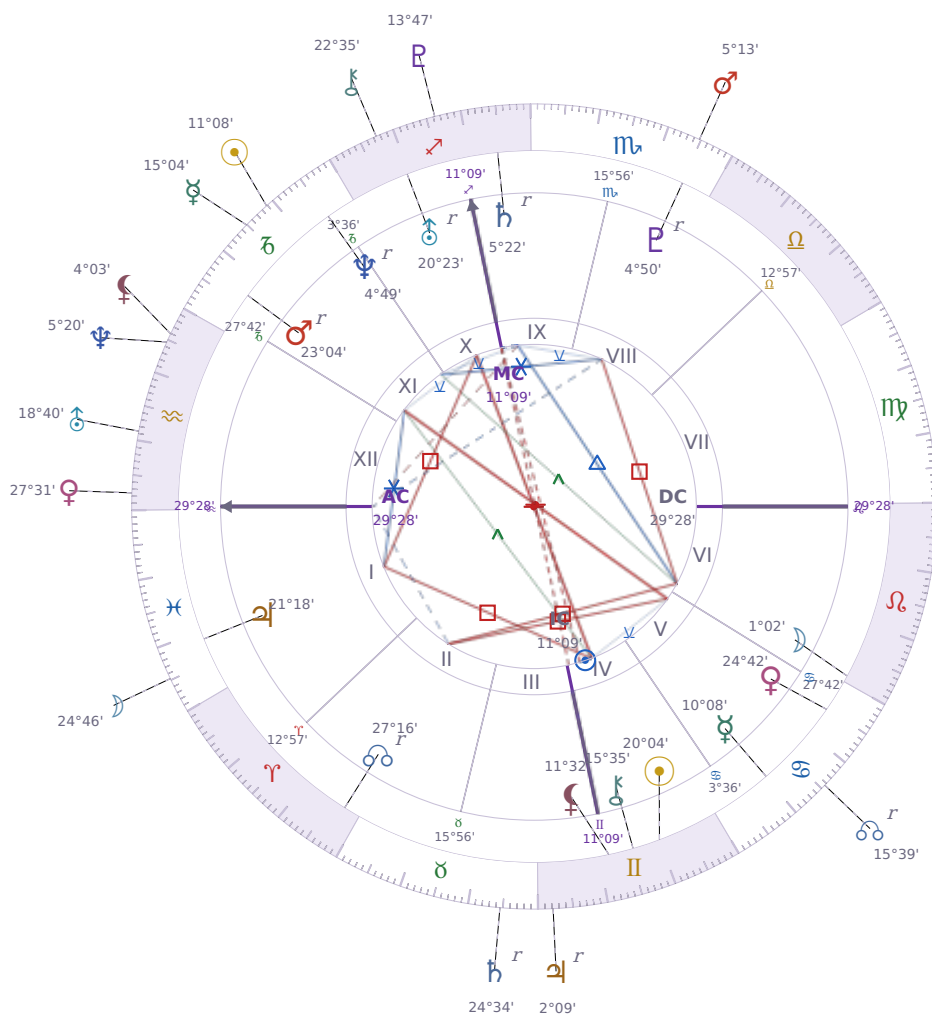

DAILY HOROSCOPE

Shia LaBeouf

American actor (born 1986)

♊ Gemini June 11, 1986 00:14 Los Angeles

Monday, 1 January 2001

TRANSITS FOR TODAY

☉ Sun	in ♑ Capricorn	11°08'35"
☾ Moon	in ♓ Pisces	24°46'33"
☿ Mercury	in ♑ Capricorn	15°05'00"
♀ Venus	in ♒ Aquarius	27°31'07"
♂ Mars	in ♏ Scorpio	5°13'48"
♃ Jupiter	in ♊ Gemini Rx	2°09'01"
♄ Saturn	in ♉ Taurus Rx	24°34'11"

♅ Uranus	in ♒ Aquarius	18°40'28"
♆ Neptune	in ♒ Aquarius	5°20'41"
♇ Pluto	in ♐ Sagittarius	13°47'09"
♁ Chiron	in ♐ Sagittarius	22°35'19"
♁ NNode	in ♋ Cancer Rx	15°39'32"
♁ Lilith	in ♒ Aquarius	4°03'11"