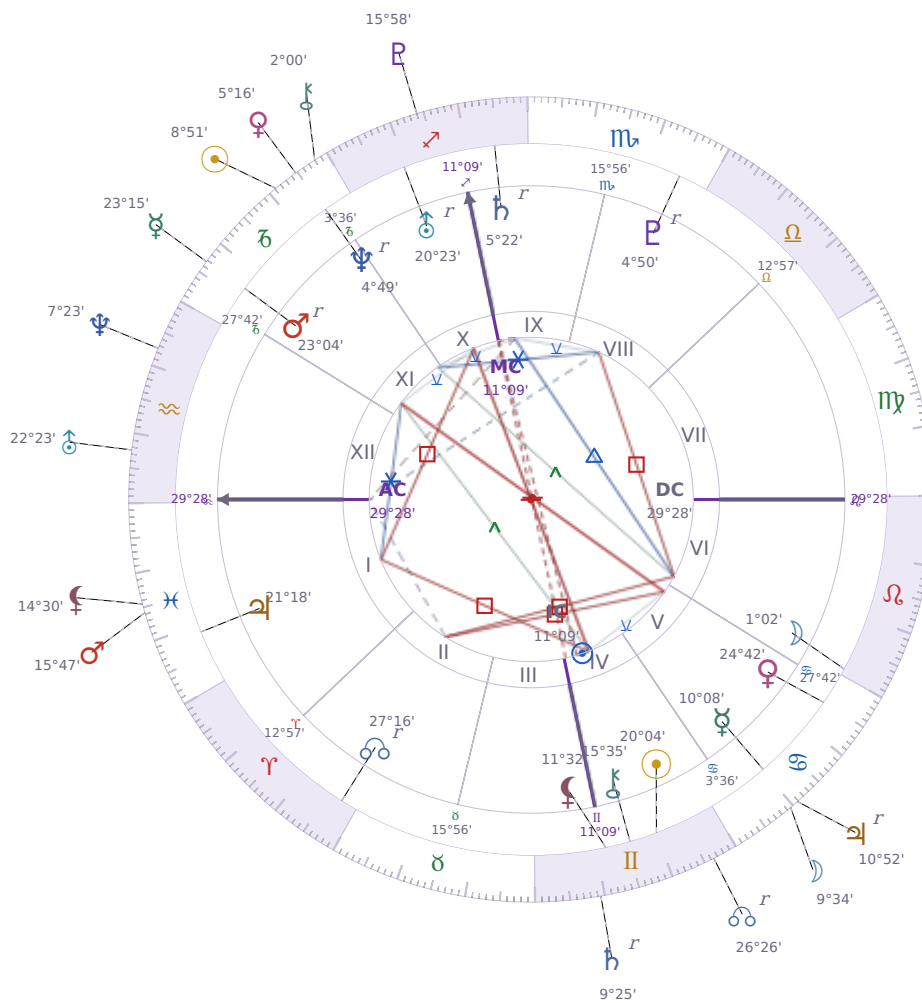

DAILY HOROSCOPE

Shia LaBeouf

American actor (born 1986)

II Gemini June 11, 1986 00:14 Los Angeles

Sunday, 30 December 2001

TRANSITS FOR TODAY

☉ Sun	in ♑ Capricorn	8°51'20"
☾ Moon	in ♋ Cancer	9°34'51"
☿ Mercury	in ♑ Capricorn	23°15'01"
♀ Venus	in ♑ Capricorn	5°16'26"
♂ Mars	in ♓ Pisces	15°47'01"
♃ Jupiter	in ♋ Cancer Rx	10°52'11"
♄ Saturn	in II Gemini Rx	9°25'14"