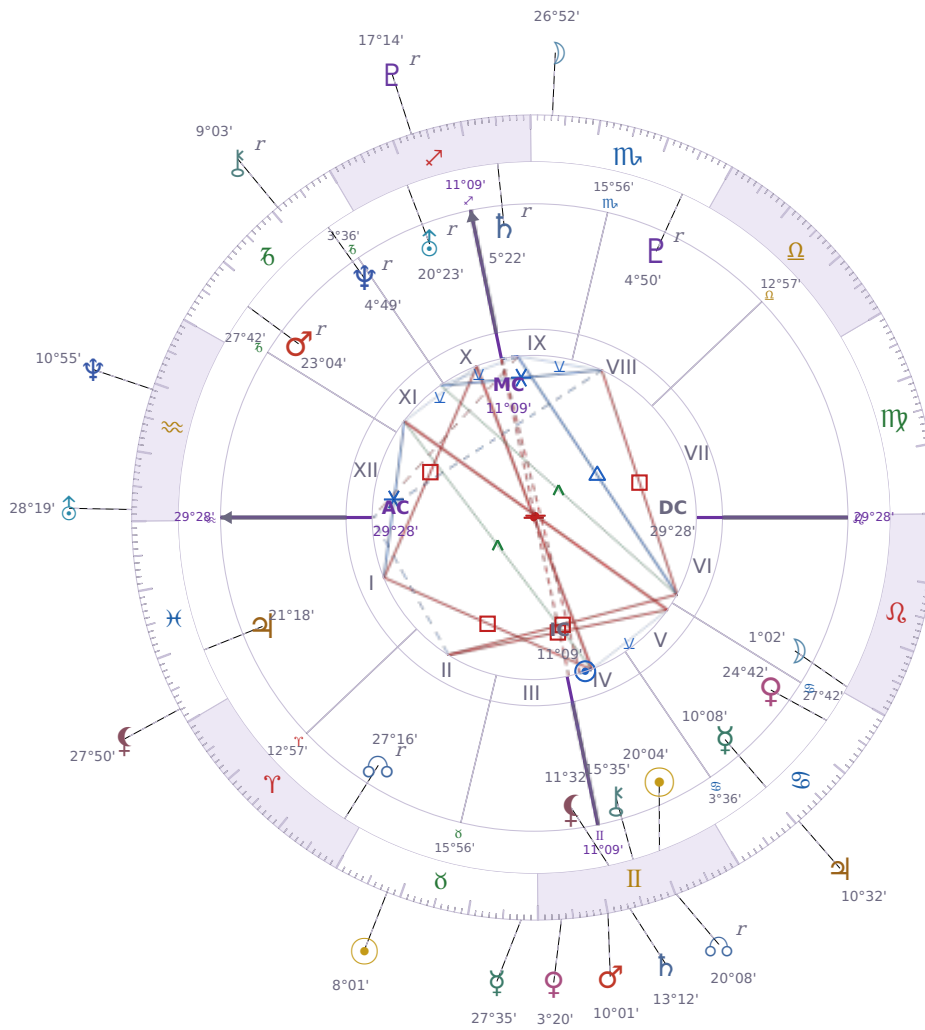

DAILY HOROSCOPE

Shia LaBeouf

American actor (born 1986)

♊ Gemini June 11, 1986 00:14 Los Angeles

Sunday, 28 April 2002

TRANSITS FOR TODAY

☉ Sun	in ♉ Taurus	8°01'17"
☾ Moon	in ♏ Scorpio	26°52'25"
☿ Mercury	in ♉ Taurus	27°35'26"
♀ Venus	in ♊ Gemini	3°20'58"
♂ Mars	in ♊ Gemini	10°01'10"
♃ Jupiter	in ♋ Cancer	10°32'07"
♄ Saturn	in ♊ Gemini	13°12'58"