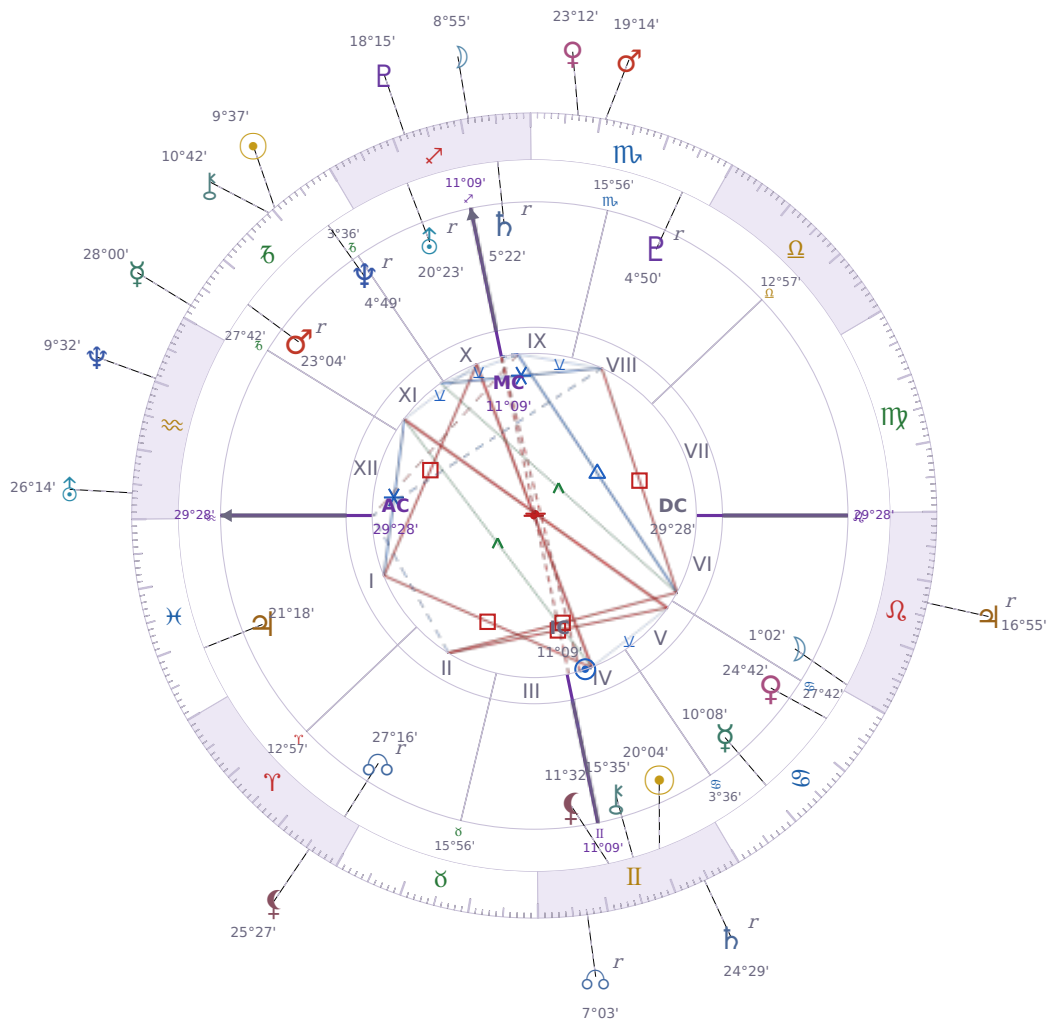

DAILY HOROSCOPE

Shia LaBeouf

American actor (born 1986)

♊ Gemini June 11, 1986 00:14 Los Angeles

Tuesday, 31 December 2002

TRANSITS FOR TODAY

☉ Sun	in ♐ Capricorn	9°37'37"
☾ Moon	in ♐ Sagittarius	8°55'02"
☿ Mercury	in ♐ Capricorn	28°00'08"
♀ Venus	in ♏ Scorpio	23°12'11"
♂ Mars	in ♏ Scorpio	19°14'44"
♃ Jupiter	in ♌ Leo Rx	16°55'53"
♄ Saturn	in ♊ Gemini Rx	24°29'02"

♅ Uranus	in ♒ Aquarius	26°14'26"
♆ Neptune	in ♒ Aquarius	9°32'49"
♇ Pluto	in ♏ Sagittarius	18°15'41"
♁ Chiron	in ♐ Capricorn	10°42'18"
♊ NNode	in ♊ Gemini Rx	7°03'21"
♁ Lilith	in ♈ Aries	25°27'03"

NATAL PLANETS