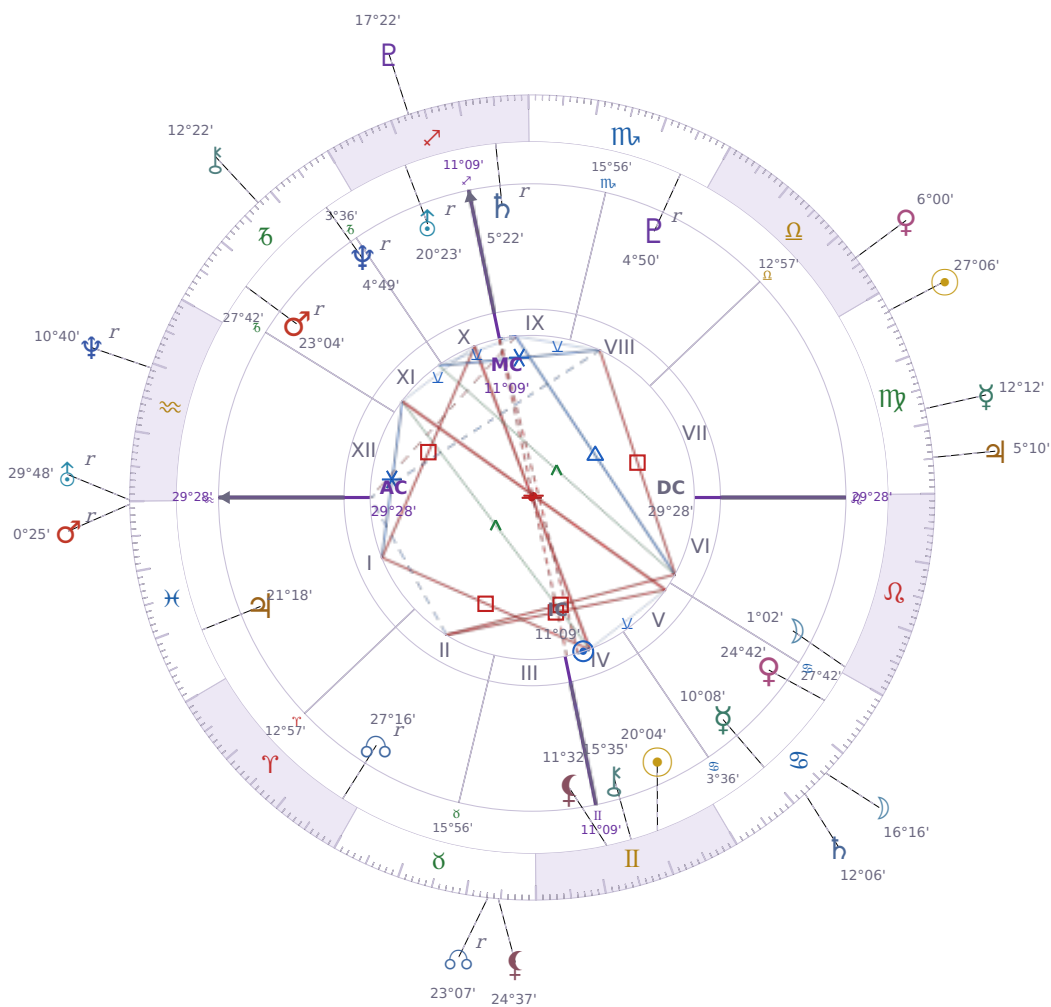

DAILY HOROSCOPE

Shia LaBeouf

American actor (born 1986)

♊ Gemini June 11, 1986 00:14 Los Angeles

Saturday, 20 September 2003

TRANSITS FOR TODAY

☉ Sun	in ♏ Virgo	27°06'55"
☾ Moon	in ♋ Cancer	16°16'30"
☿ Mercury	in ♏ Virgo	12°12'19"
♀ Venus	in ♎ Libra	6°00'31"
♂ Mars	in ♓ Pisces Rx	0°25'47"
♃ Jupiter	in ♏ Virgo	5°10'37"
♄ Saturn	in ♋ Cancer	12°06'01"

♅ Uranus	in ♒ Aquarius Rx	29°48'46"
♆ Neptune	in ♒ Aquarius Rx	10°40'51"
♇ Pluto	in ♐ Sagittarius	17°22'18"
♁ Chiron	in ♐ Capricorn	12°22'19"
♋ NNode	in ♉ Taurus Rx	23°07'46"
♁ Lilith	in ♉ Taurus	24°37'46"