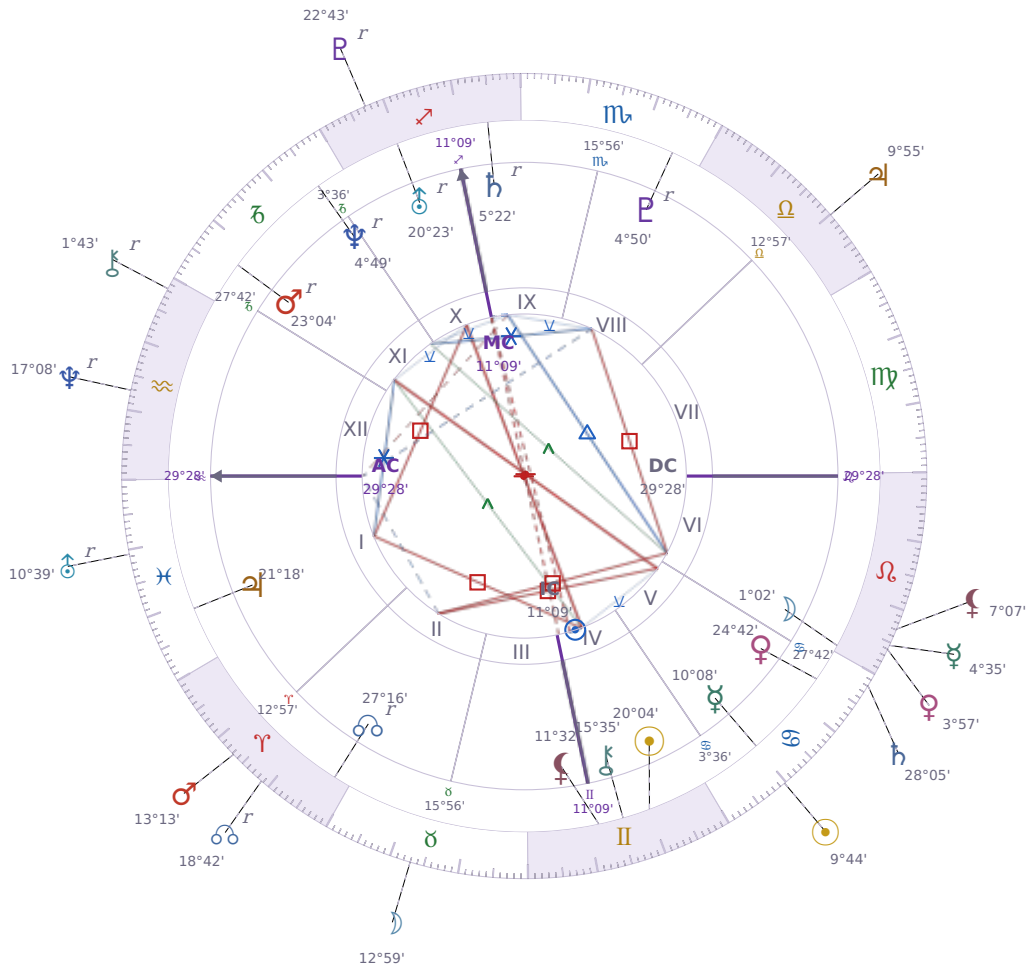

DAILY HOROSCOPE

Shia LaBeouf

American actor (born 1986)

♊ Gemini June 11, 1986 00:14 Los Angeles

Friday, 1 July 2005

TRANSITS FOR TODAY

|           |                     |           |
|-----------|---------------------|-----------|
| ☉ Sun     | in ♋ Cancer         | 9°44'37"  |
| ☾ Moon    | in ♉ Taurus         | 12°59'40" |
| ☿ Mercury | in ♌ Leo            | 4°35'53"  |
| ♀ Venus   | in ♌ Leo            | 3°57'08"  |
| ♂ Mars    | in ♈ Aries          | 13°13'12" |
| ♃ Jupiter | in ♎ Libra          | 9°55'58"  |
| ♄ Saturn  | in ♋ Cancer         | 28°05'18" |
| ♅ Uranus  | in ♓ Pisces Rx      | 10°39'23" |
| ♆ Neptune | in ♒ Aquarius Rx    | 17°08'59" |
| ♇ Pluto   | in ♐ Sagittarius Rx | 22°43'47" |
| ♁ Chiron  | in ♒ Aquarius Rx    | 1°43'46"  |
| ♊ NNode   | in ♈ Aries Rx       | 18°42'43" |
| ♋ Lilith  | in ♌ Leo            | 7°07'10"  |

## NATAL PLANETS

|              |    |               |           |         |
|--------------|----|---------------|-----------|---------|
| ☉ Sun        | in | ♊ Gemini      | 20°04'58" | IV      |
| ☾ Moon       | in | ♌ Leo         | 1°02'06"  | VI      |
| ☿ Mercury    | in | ♋ Cancer      | 10°08'24" | V       |
| ♀ Venus      | in | ♋ Cancer      | 24°42'38" | V       |
| ♂ Mars       | in | ♑ Capricorn   | 23°04'43" | XI Rx   |
| ♃ Jupiter    | in | ♓ Pisces      | 21°18'19" | I       |
| ♄ Saturn     | in | ♐ Sagittarius | 5°22'06"  | IX Rx   |
| ♅ Uranus     | in | ♐ Sagittarius | 20°23'33" | X Rx    |
| ♆ Neptune    | in | ♑ Capricorn   | 4°49'56"  | XI Rx   |
| ♇ Pluto      | in | ♏ Scorpio     | 4°50'50"  | VIII Rx |
| ♁ Chiron     | in | ♊ Gemini      | 15°35'02" | IV      |
| ♁ North Node | in | ♈ Aries       | 27°16'48" | II Rx   |
| ♁ Lilith     | in | ♊ Gemini      | 11°32'35" | IV      |