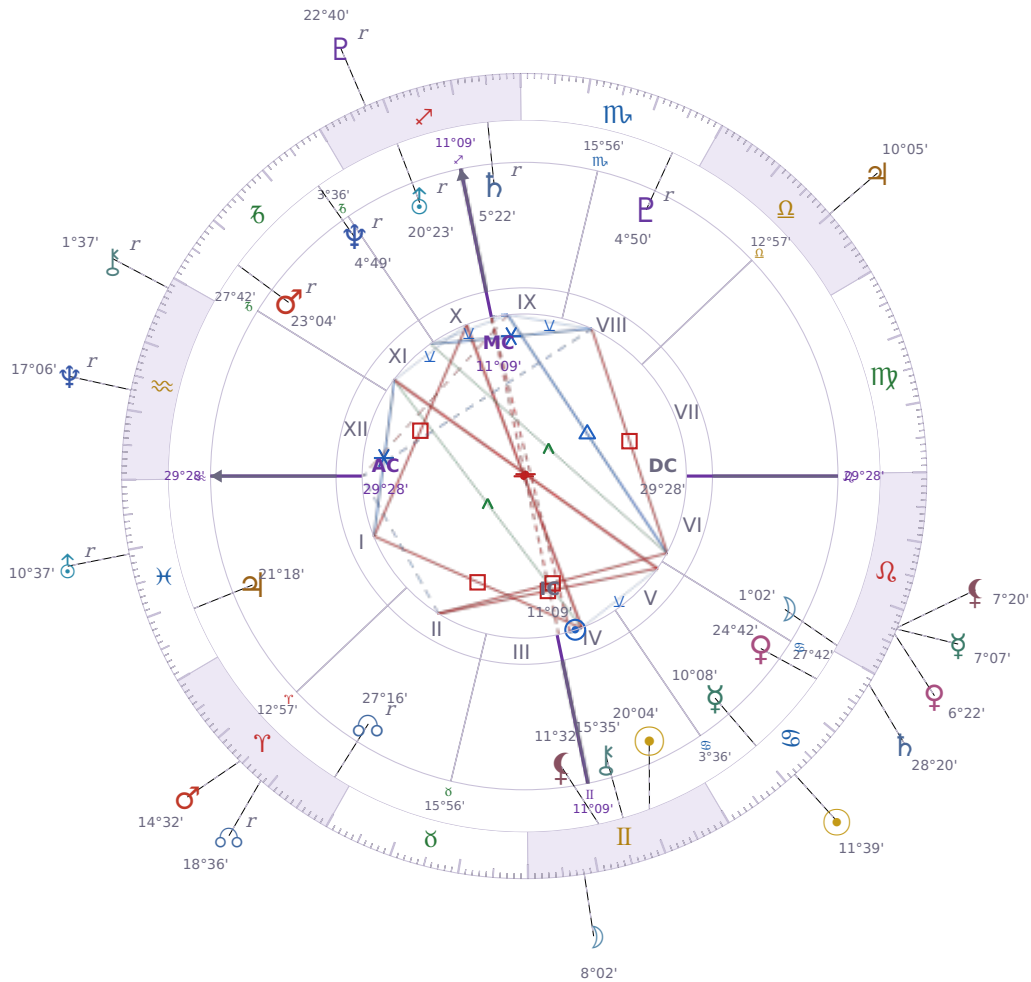

DAILY HOROSCOPE

Shia LaBeouf

American actor (born 1986)

♊ Gemini June 11, 1986 00:14 Los Angeles

Sunday, 3 July 2005

TRANSITS FOR TODAY

|           |                     |           |
|-----------|---------------------|-----------|
| ☉ Sun     | in ♋ Cancer         | 11°39'03" |
| ☾ Moon    | in ♊ Gemini         | 8°02'38"  |
| ☿ Mercury | in ♌ Leo            | 7°07'53"  |
| ♀ Venus   | in ♌ Leo            | 6°22'45"  |
| ♂ Mars    | in ♈ Aries          | 14°32'38" |
| ♃ Jupiter | in ♎ Libra          | 10°05'14" |
| ♄ Saturn  | in ♋ Cancer         | 28°20'21" |
| ♅ Uranus  | in ♓ Pisces Rx      | 10°37'45" |
| ♆ Neptune | in ♒ Aquarius Rx    | 17°06'32" |
| ♇ Pluto   | in ♐ Sagittarius Rx | 22°40'49" |
| ♄ Chiron  | in ♒ Aquarius Rx    | 1°37'27"  |
| ♁ NNode   | in ♈ Aries Rx       | 18°36'22" |
| ♁ Lilith  | in ♌ Leo            | 7°20'36"  |

## NATAL PLANETS

|              |                  |           |         |
|--------------|------------------|-----------|---------|
| ☉ Sun        | in ♊ Gemini      | 20°04'58" | IV      |
| ☾ Moon       | in ♌ Leo         | 1°02'06"  | VI      |
| ☿ Mercury    | in ♋ Cancer      | 10°08'24" | V       |
| ♀ Venus      | in ♋ Cancer      | 24°42'38" | V       |
| ♂ Mars       | in ♐ Capricorn   | 23°04'43" | XI Rx   |
| ♃ Jupiter    | in ♓ Pisces      | 21°18'19" | I       |
| ♄ Saturn     | in ♐ Sagittarius | 5°22'06"  | IX Rx   |
| ♅ Uranus     | in ♐ Sagittarius | 20°23'33" | X Rx    |
| ♆ Neptune    | in ♐ Capricorn   | 4°49'56"  | XI Rx   |
| ♇ Pluto      | in ♏ Scorpio     | 4°50'50"  | VIII Rx |
| ♁ Chiron     | in ♊ Gemini      | 15°35'02" | IV      |
| ♊ North Node | in ♈ Aries       | 27°16'48" | II Rx   |
| ♁ Lilith     | in ♊ Gemini      | 11°32'35" | IV      |

## KEY TRANSIT FACTORS

★ = natal resonance — this transit echoes your birth chart, amplifying its influence