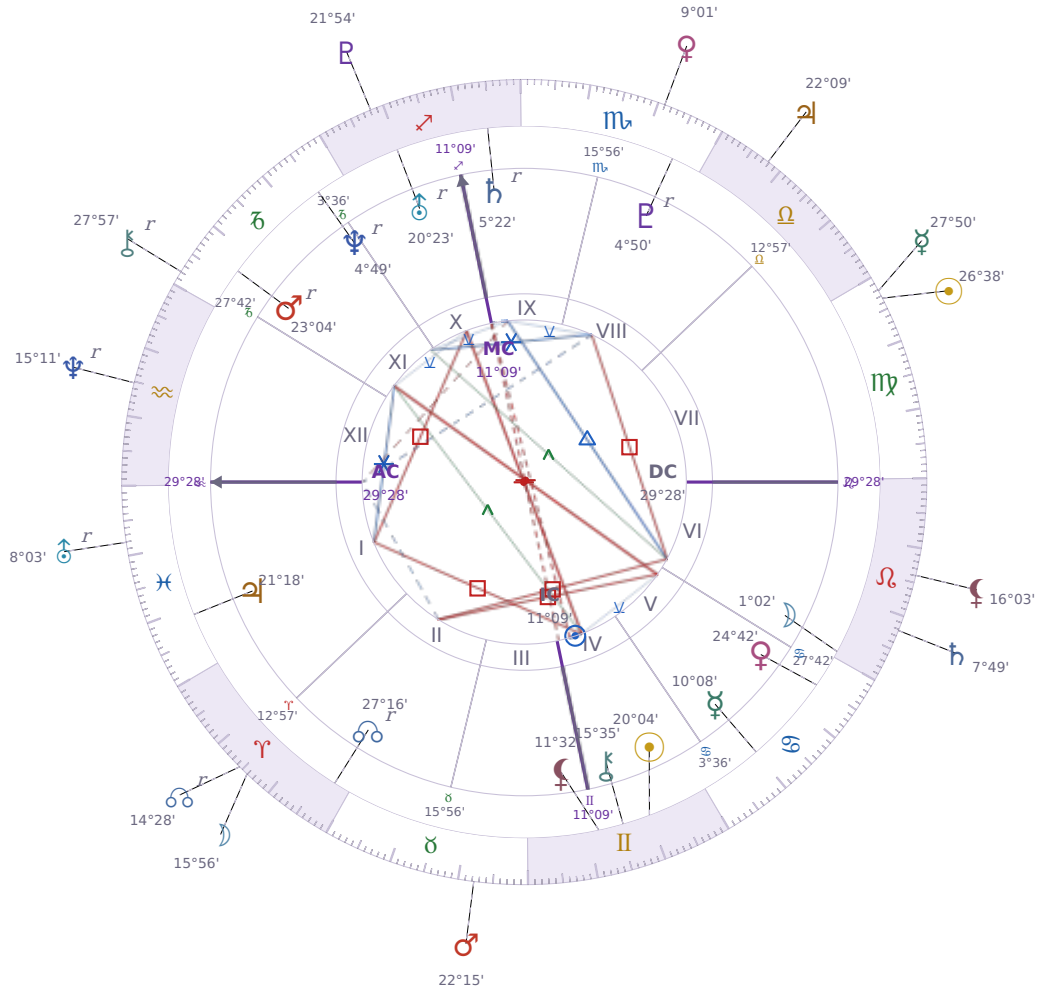

DAILY HOROSCOPE

Shia LaBeouf

American actor (born 1986)

♊ Gemini June 11, 1986 00:14 Los Angeles

Monday, 19 September 2005

TRANSITS FOR TODAY

|           |                   |           |
|-----------|-------------------|-----------|
| ☉ Sun     | in ♍ Virgo        | 26°38'41" |
| ☾ Moon    | in ♈ Aries        | 15°56'42" |
| ☿ Mercury | in ♍ Virgo        | 27°50'08" |
| ♀ Venus   | in ♏ Scorpio      | 9°01'45"  |
| ♂ Mars    | in ♉ Taurus       | 22°15'47" |
| ♃ Jupiter | in ♎ Libra        | 22°09'54" |
| ♄ Saturn  | in ♌ Leo          | 7°49'49"  |
| ♅ Uranus  | in ♓ Pisces Rx    | 8°03'59"  |
| ♆ Neptune | in ♒ Aquarius Rx  | 15°11'09" |
| ♇ Pluto   | in ♐ Sagittarius  | 21°54'11" |
| ♁ Chiron  | in ♑ Capricorn Rx | 27°57'07" |
| ♊ NNode   | in ♈ Aries Rx     | 14°28'33" |
| ♋ Lilith  | in ♌ Leo          | 16°03'57" |

## NATAL PLANETS

|              |                  |           |         |
|--------------|------------------|-----------|---------|
| ☉ Sun        | in ♊ Gemini      | 20°04'58" | IV      |
| ☾ Moon       | in ♌ Leo         | 1°02'06"  | VI      |
| ☿ Mercury    | in ♋ Cancer      | 10°08'24" | V       |
| ♀ Venus      | in ♋ Cancer      | 24°42'38" | V       |
| ♂ Mars       | in ♐ Capricorn   | 23°04'43" | XI Rx   |
| ♃ Jupiter    | in ♓ Pisces      | 21°18'19" | I       |
| ♄ Saturn     | in ♐ Sagittarius | 5°22'06"  | IX Rx   |
| ♅ Uranus     | in ♐ Sagittarius | 20°23'33" | X Rx    |
| ♆ Neptune    | in ♐ Capricorn   | 4°49'56"  | XI Rx   |
| ♇ Pluto      | in ♏ Scorpio     | 4°50'50"  | VIII Rx |
| ♁ Chiron     | in ♊ Gemini      | 15°35'02" | IV      |
| ♁ North Node | in ♈ Aries       | 27°16'48" | II Rx   |
| ♁ Lilith     | in ♊ Gemini      | 11°32'35" | IV      |

## KEY TRANSIT FACTORS