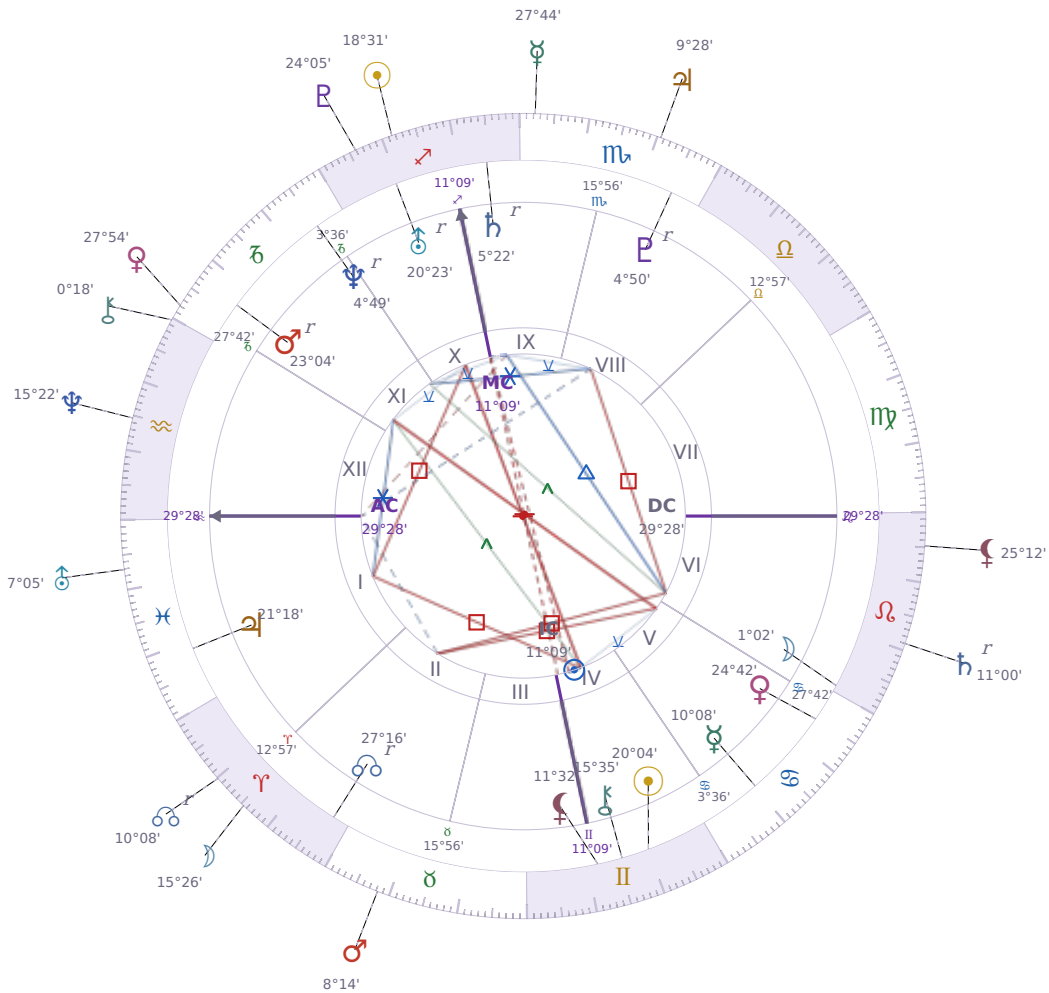

DAILY HOROSCOPE

Shia LaBeouf

American actor (born 1986)

♊ Gemini June 11, 1986 00:14 Los Angeles

Saturday, 10 December 2005

TRANSITS FOR TODAY

☉ Sun	in ♐ Sagittarius	18°31'56"
☾ Moon	in ♈ Aries	15°26'46"
☿ Mercury	in ♏ Scorpio	27°44'52"
♀ Venus	in ♑ Capricorn	27°54'37"
♂ Mars	in ♉ Taurus	8°14'10"
♃ Jupiter	in ♏ Scorpio	9°28'50"
♄ Saturn	in ♌ Leo Rx	11°00'18"
♅ Uranus	in ♓ Pisces	7°05'53"
♆ Neptune	in ♒ Aquarius	15°22'05"
♇ Pluto	in ♐ Sagittarius	24°05'21"
♁ Chiron	in ♒ Aquarius	0°18'03"
♊ NNNode	in ♈ Aries Rx	10°08'02"
♁ Lilith	in ♌ Leo	25°12'49"

NATAL PLANETS

☉ Sun	in ♊ Gemini	20°04'58"	IV
☾ Moon	in ♌ Leo	1°02'06"	VI
☿ Mercury	in ♋ Cancer	10°08'24"	V
♀ Venus	in ♋ Cancer	24°42'38"	V
♂ Mars	in ♐ Capricorn	23°04'43"	XI Rx
♃ Jupiter	in ♓ Pisces	21°18'19"	I
♄ Saturn	in ♐ Sagittarius	5°22'06"	IX Rx
♅ Uranus	in ♐ Sagittarius	20°23'33"	X Rx
♆ Neptune	in ♐ Capricorn	4°49'56"	XI Rx
♇ Pluto	in ♏ Scorpio	4°50'50"	VIII Rx
♁ Chiron	in ♊ Gemini	15°35'02"	IV
♁ North Node	in ♈ Aries	27°16'48"	II Rx
♁ Lilith	in ♊ Gemini	11°32'35"	IV