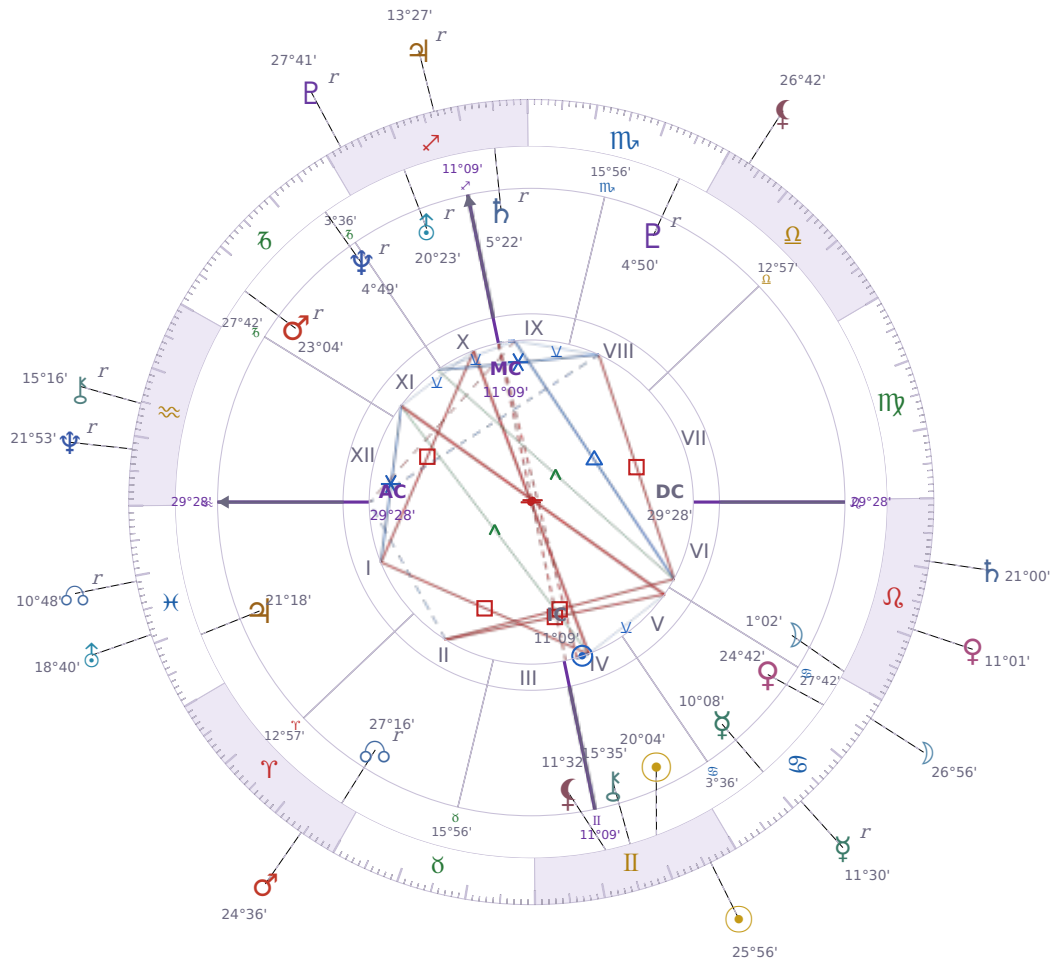

DAILY HOROSCOPE

Shia LaBeouf

American actor (born 1986)

♊ Gemini June 11, 1986 00:14 Los Angeles

Sunday, 17 June 2007

TRANSITS FOR TODAY

☉ Sun	in ♊ Gemini	25°56'17"
☾ Moon	in ♋ Cancer	26°56'42"
☿ Mercury	in ♋ Cancer Rx	11°30'48"
♀ Venus	in ♌ Leo	11°01'11"
♂ Mars	in ♈ Aries	24°36'34"
♃ Jupiter	in ♐ Sagittarius Rx	13°27'38"
♄ Saturn	in ♌ Leo	21°00'12"
♅ Uranus	in ♓ Pisces	18°40'38"
♆ Neptune	in ♒ Aquarius Rx	21°53'25"
♇ Pluto	in ♐ Sagittarius Rx	27°41'19"
♁ Chiron	in ♒ Aquarius Rx	15°16'57"
♁ NNode	in ♓ Pisces Rx	10°48'00"
♁ Lilith	in ♎ Libra	26°42'09"

## NATAL PLANETS

☉ Sun	in ♊ Gemini	20°04'58"	IV
☾ Moon	in ♌ Leo	1°02'06"	VI
☿ Mercury	in ♋ Cancer	10°08'24"	V
♀ Venus	in ♋ Cancer	24°42'38"	V
♂ Mars	in ♑ Capricorn	23°04'43"	XI Rx
♃ Jupiter	in ♓ Pisces	21°18'19"	I
♄ Saturn	in ♐ Sagittarius	5°22'06"	IX Rx
♅ Uranus	in ♐ Sagittarius	20°23'33"	X Rx
♆ Neptune	in ♑ Capricorn	4°49'56"	XI Rx
♇ Pluto	in ♏ Scorpio	4°50'50"	VIII Rx
♁ Chiron	in ♊ Gemini	15°35'02"	IV
♁ North Node	in ♈ Aries	27°16'48"	II Rx
♁ Lilith	in ♊ Gemini	11°32'35"	IV

## KEY TRANSIT FACTORS