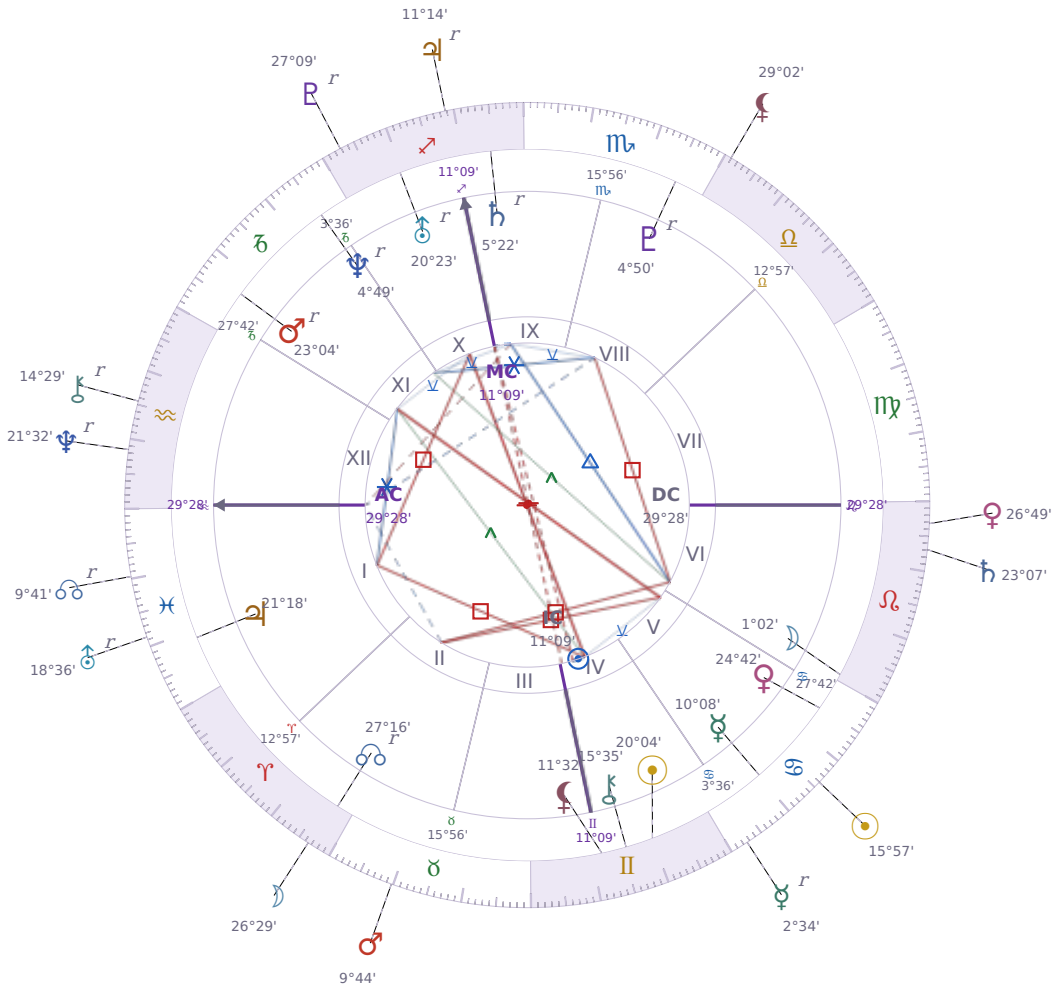

DAILY HOROSCOPE

Shia LaBeouf

American actor (born 1986)

♊ Gemini June 11, 1986 00:14 Los Angeles

Sunday, 8 July 2007

TRANSITS FOR TODAY

☉ Sun	in ♋ Cancer	15°57'56"
☾ Moon	in ♈ Aries	26°29'58"
☿ Mercury	in ♋ Cancer Rx	2°34'42"
♀ Venus	in ♌ Leo	26°49'33"
♂ Mars	in ♉ Taurus	9°44'37"
♃ Jupiter	in ♐ Sagittarius Rx	11°14'06"
♄ Saturn	in ♌ Leo	23°07'15"
♅ Uranus	in ♓ Pisces Rx	18°36'18"
♆ Neptune	in ♒ Aquarius Rx	21°32'27"
♇ Pluto	in ♐ Sagittarius Rx	27°09'10"
♁ Chiron	in ♒ Aquarius Rx	14°29'27"
♁ NNode	in ♓ Pisces Rx	9°41'17"
♁ Lilith	in ♎ Libra	29°02'36"

## NATAL PLANETS

☉ Sun	in ♊ Gemini	20°04'58"	IV
☾ Moon	in ♌ Leo	1°02'06"	VI
☿ Mercury	in ♋ Cancer	10°08'24"	V
♀ Venus	in ♋ Cancer	24°42'38"	V
♂ Mars	in ♐ Capricorn	23°04'43"	XI Rx
♃ Jupiter	in ♓ Pisces	21°18'19"	I
♄ Saturn	in ♐ Sagittarius	5°22'06"	IX Rx
♅ Uranus	in ♐ Sagittarius	20°23'33"	X Rx
♆ Neptune	in ♐ Capricorn	4°49'56"	XI Rx
♇ Pluto	in ♏ Scorpio	4°50'50"	VIII Rx
♁ Chiron	in ♊ Gemini	15°35'02"	IV
♁ North Node	in ♈ Aries	27°16'48"	II Rx
♁ Lilith	in ♊ Gemini	11°32'35"	IV

## KEY TRANSIT FACTORS