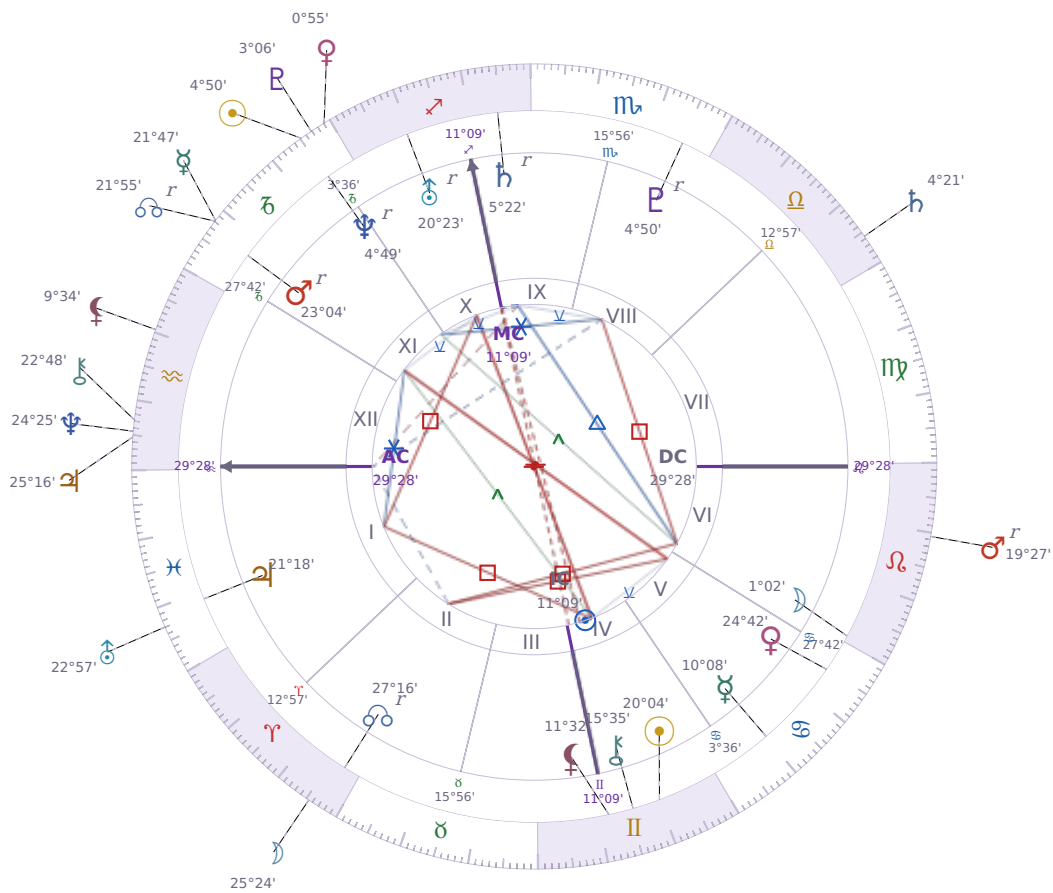

DAILY HOROSCOPE

Shia LaBeouf

American actor (born 1986)

♊ Gemini June 11, 1986 00:14 Los Angeles

Saturday, 26 December 2009

TRANSITS FOR TODAY

☉ Sun	in ♑ Capricorn	4°50'52"
☾ Moon	in ♈ Aries	25°24'24"
☿ Mercury	in ♑ Capricorn	21°47'39"
♀ Venus	in ♑ Capricorn	0°55'44"
♂ Mars	in ♌ Leo Rx	19°27'38"
♃ Jupiter	in ♒ Aquarius	25°16'05"
♄ Saturn	in ♎ Libra	4°21'12"

♅ Uranus	in ♓ Pisces	22°57'47"
♆ Neptune	in ♒ Aquarius	24°25'36"
♇ Pluto	in ♑ Capricorn	3°06'34"
♁ Chiron	in ♒ Aquarius	22°48'47"
♁ NNode	in ♑ Capricorn Rx	21°55'35"
♁ Lilith	in ♒ Aquarius	9°34'45"

NATAL PLANETS

KEY DATE

♀ Venus enters ♑ Capricorn

Venus in Capricorn makes people **slower to commit** but more serious once they do—you notice yourself caring less about flashy romance and more about whether someone actually shows up. At work and in friendships, this transit brings **direct conversations** about what you actually want instead of hinting around, and people generally respect the honesty. Money matters get **practical attention** too, so you're more likely to check your budget, delay impulse buys, and think about long-term value rather than what feels good right now.