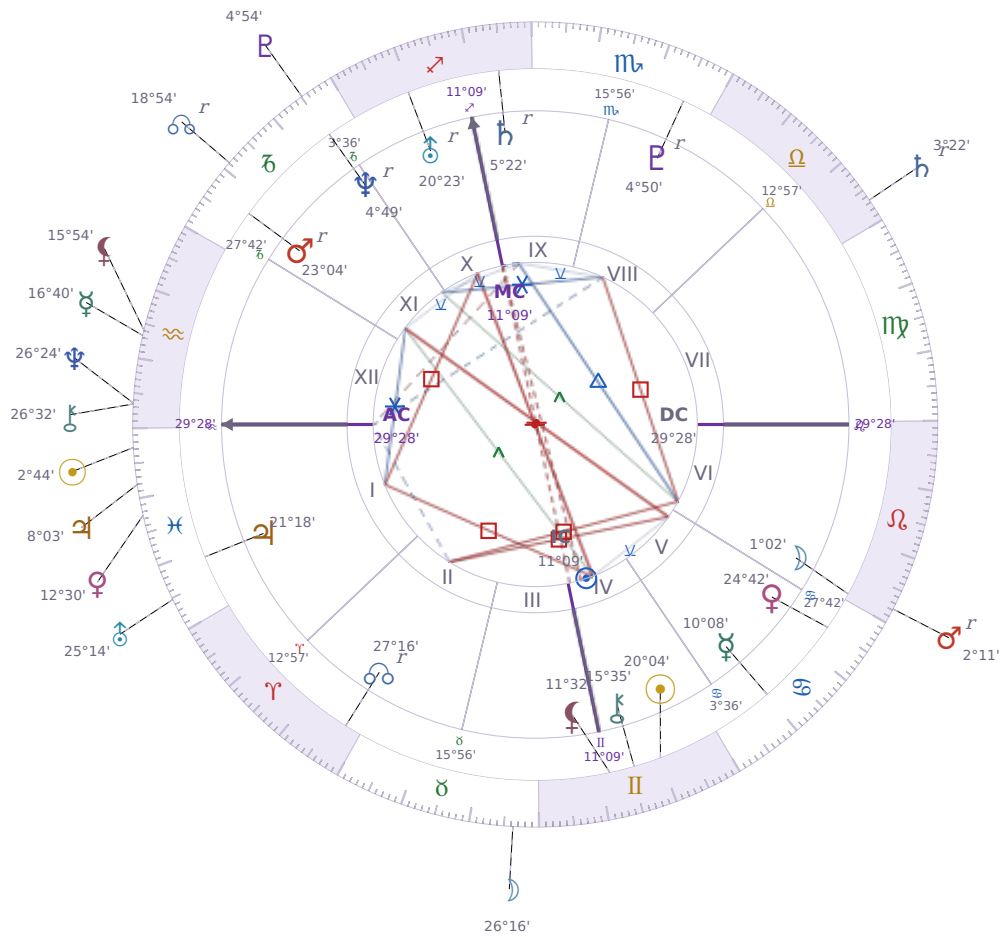

DAILY HOROSCOPE

Shia LaBeouf

American actor (born 1986)

♊ Gemini June 11, 1986 00:14 Los Angeles

Sunday, 21 February 2010

TRANSITS FOR TODAY

☉ Sun	in ♓ Pisces	2°44'52"
☾ Moon	in ♉ Taurus	26°16'09"
☿ Mercury	in ♒ Aquarius	16°40'45"
♀ Venus	in ♓ Pisces	12°30'29"
♂ Mars	in ♌ Leo Rx	2°11'37"
♃ Jupiter	in ♓ Pisces	8°03'25"
♄ Saturn	in ♎ Libra Rx	3°22'07"

♅ Uranus	in ♓ Pisces	25°14'16"
♆ Neptune	in ♒ Aquarius	26°24'26"
♇ Pluto	in ♑ Capricorn	4°54'10"
♁ Chiron	in ♒ Aquarius	26°32'48"
♁ NNode	in ♑ Capricorn Rx	18°54'31"
♁ Lilith	in ♒ Aquarius	15°54'11"

NATAL PLANETS