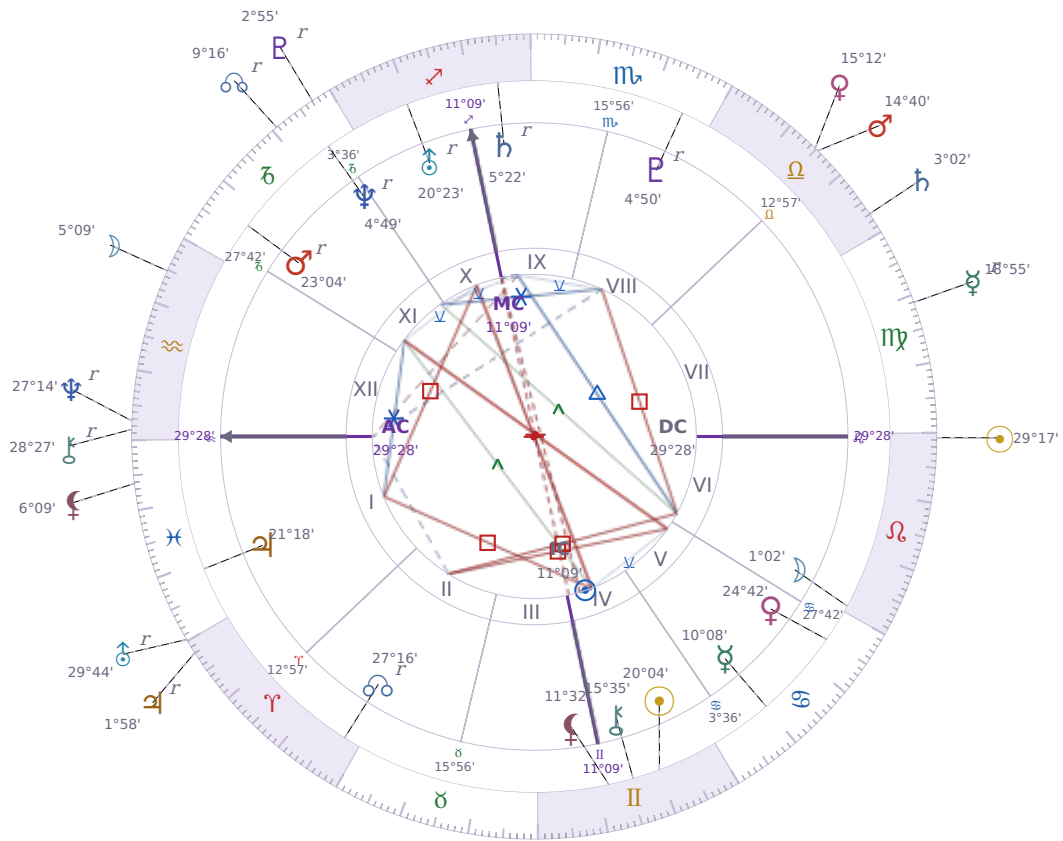

DAILY HOROSCOPE

Shia LaBeouf

American actor (born 1986)

♊ Gemini June 11, 1986 00:14 Los Angeles

Sunday, 22 August 2010

TRANSITS FOR TODAY

☉ Sun	in ♌ Leo	29°17'59"
☾ Moon	in ♒ Aquarius	5°09'56"
☿ Mercury	in ♍ Virgo Rx	18°55'40"
♀ Venus	in ♎ Libra	15°12'51"
♂ Mars	in ♎ Libra	14°40'54"
♃ Jupiter	in ♈ Aries Rx	1°58'01"
♄ Saturn	in ♎ Libra	3°02'59"

♅ Uranus	in ♋ Pisces Rx	29°44'38"
♆ Neptune	in ♒ Aquarius Rx	27°14'30"
♇ Pluto	in ♐ Capricorn Rx	2°55'13"
♁ Chiron	in ♒ Aquarius Rx	28°27'03"
♁ NNode	in ♐ Capricorn Rx	9°16'17"
♁ Lilith	in ♋ Pisces	6°10'00"

KEY TRANSIT FACTORS

☾ Moon ☐ Square ♇ natal Pluto ★

You feel emotionally raw right now, and small frustrations hit harder than they normally do. Your impulse to control situations around you gets stronger, even though pushing usually makes things worse. These days you are likely to pick fights or withdraw completely, so watch for both patterns and try to sit with discomfort instead of acting on it.