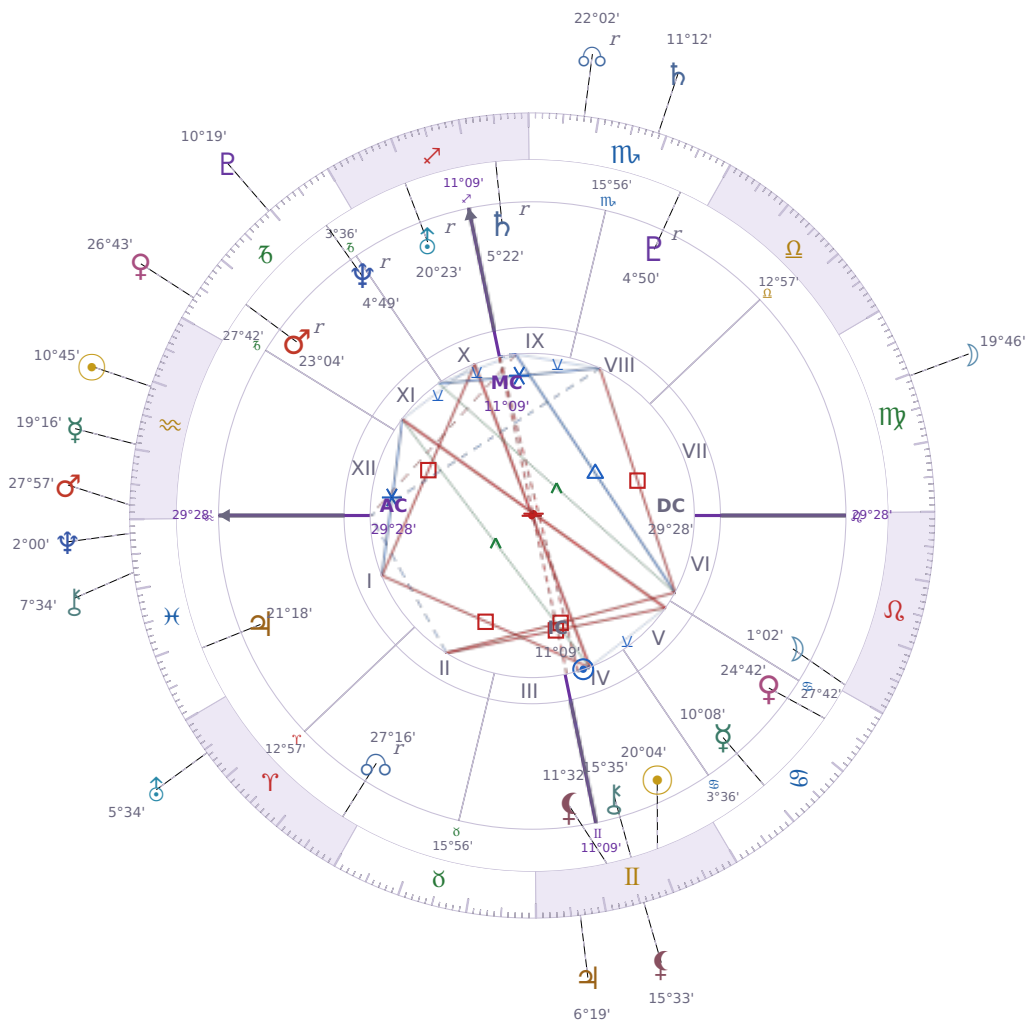

DAILY HOROSCOPE

## Shia LaBeouf

American actor (born 1986)

♊ Gemini June 11, 1986 00:14 Los Angeles

**Wednesday, 30 January 2013**

### TRANSITS FOR TODAY

☉ Sun	in ♒ Aquarius	10°45'46"
☾ Moon	in ♍ Virgo	19°46'32"
☿ Mercury	in ♒ Aquarius	19°16'50"
♀ Venus	in ♐ Capricorn	26°43'23"
♂ Mars	in ♒ Aquarius	27°57'42"
♃ Jupiter	in ♊ Gemini	6°19'38"
♄ Saturn	in ♏ Scorpio	11°12'19"