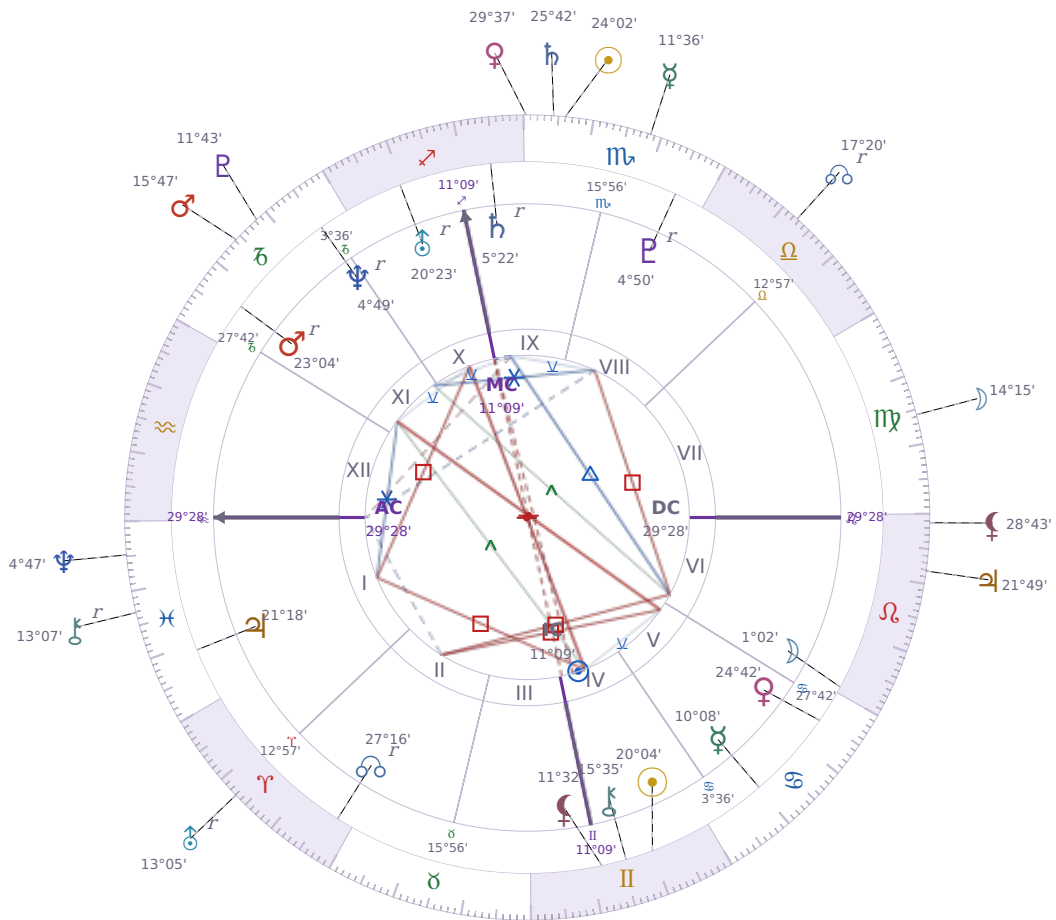

DAILY HOROSCOPE

**Shia LaBeouf**

American actor (born 1986)

II Gemini June 11, 1986 00:14 Los Angeles

**Sunday, 16 November 2014**

**TRANSITS FOR TODAY**

☉ Sun	in ♏ Scorpio	24°02'39"
☾ Moon	in ♍ Virgo	14°15'43"
☿ Mercury	in ♏ Scorpio	11°36'13"
♀ Venus	in ♏ Scorpio	29°37'51"
♂ Mars	in ♐ Capricorn	15°47'30"
♃ Jupiter	in ♌ Leo	21°49'47"
♄ Saturn	in ♏ Scorpio	25°42'18"

♅ Uranus	in ♈ Aries Rx	13°05'00"
♆ Neptune	in ♋ Pisces	4°47'55"
♇ Pluto	in ♎ Capricorn	11°43'47"
♁ Chiron	in ♋ Pisces Rx	13°07'26"
♁ NNode	in ♎ Libra Rx	17°20'52"
♁ Lilith	in ♌ Leo	28°43'27"