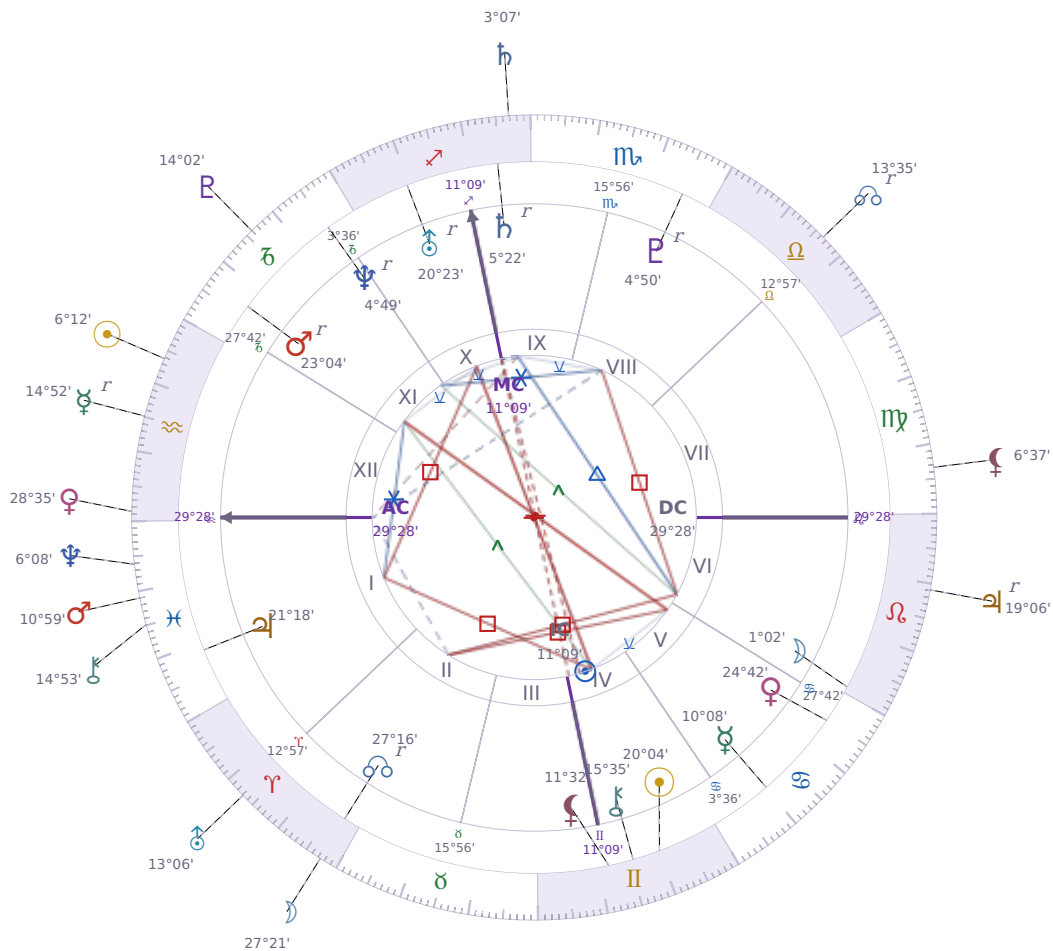

DAILY HOROSCOPE

Shia LaBeouf

American actor (born 1986)

♊ Gemini June 11, 1986 00:14 Los Angeles

Monday, 26 January 2015

TRANSITS FOR TODAY

☉ Sun	in ♈ Aquarius	6°12'07"
☾ Moon	in ♈ Aries	27°21'19"
☿ Mercury	in ♈ Aquarius Rx	14°52'19"
♀ Venus	in ♈ Aquarius	28°35'55"
♂ Mars	in ♉ Pisces	10°59'58"
♃ Jupiter	in ♌ Leo Rx	19°06'28"
♄ Saturn	in ♐ Sagittarius	3°07'06"