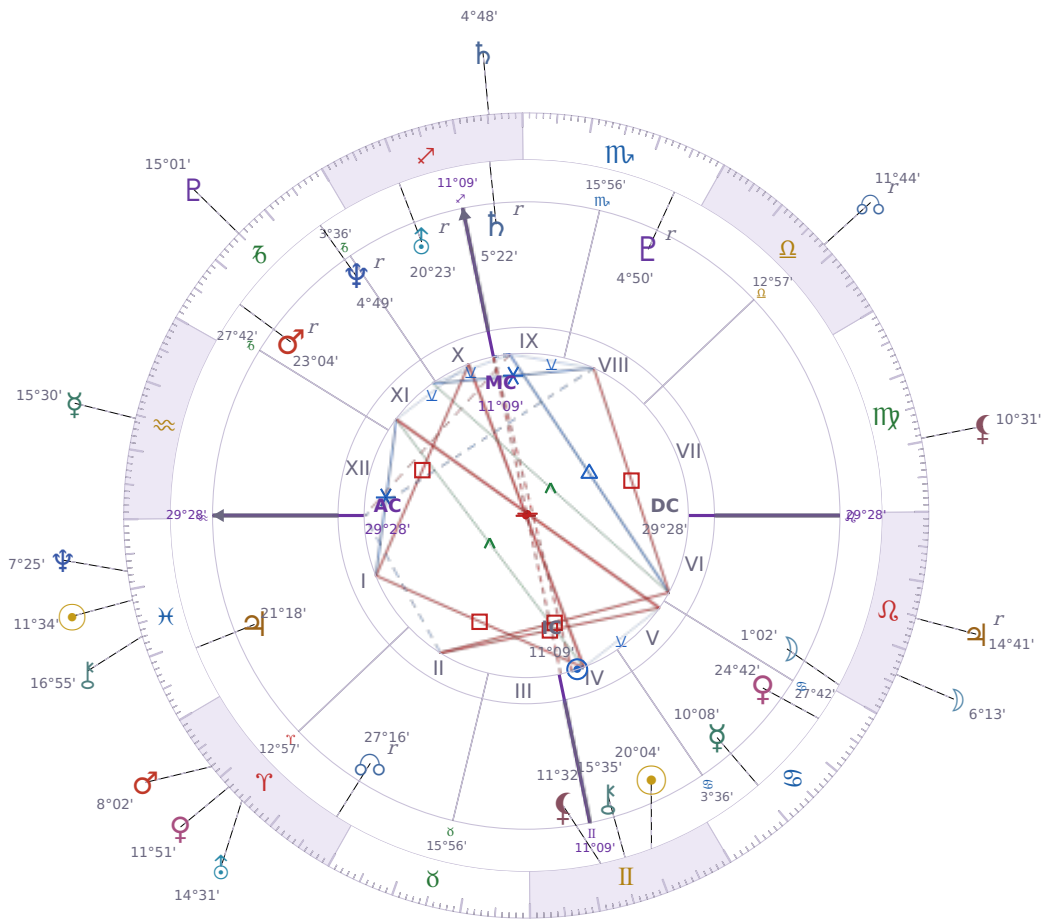

DAILY HOROSCOPE

Shia LaBeouf

American actor (born 1986)

♊ Gemini June 11, 1986 00:14 Los Angeles

Monday, 2 March 2015

TRANSITS FOR TODAY

| | | |
|-----------|--------------------|-----------|
| ☉ Sun | in ♓ Pisces | 11°34'44" |
| ☾ Moon | in ♌ Leo | 6°13'24" |
| ☿ Mercury | in ♒ Aquarius | 15°30'01" |
| ♀ Venus | in ♈ Aries | 11°51'36" |
| ♂ Mars | in ♈ Aries | 8°02'25" |
| ♃ Jupiter | in ♌ Leo Rx | 14°41'28" |
| ♄ Saturn | in ♐ Sagittarius | 4°48'22" |

| | | |
|-----------|----------------|-----------|
| ♅ Uranus | in ♈ Aries | 14°31'57" |
| ♆ Neptune | in ♋ Pisces | 7°25'41" |
| ♇ Pluto | in ♏ Capricorn | 15°01'28" |
| ♁ Chiron | in ♋ Pisces | 16°55'01" |
| ♁ NNode | in ♎ Libra Rx | 11°44'06" |
| ♁ Lilith | in ♍ Virgo | 10°31'16" |

NATAL PLANETS

| | | | |
|--------------|------------------|-----------|---------|
| ☉ Sun | in ♊ Gemini | 20°04'58" | IV |
| ☾ Moon | in ♌ Leo | 1°02'06" | VI |
| ☿ Mercury | in ♋ Cancer | 10°08'24" | V |
| ♀ Venus | in ♋ Cancer | 24°42'38" | V |
| ♂ Mars | in ♏ Capricorn | 23°04'43" | XI Rx |
| ♃ Jupiter | in ♋ Pisces | 21°18'19" | I |
| ♄ Saturn | in ♐ Sagittarius | 5°22'06" | IX Rx |
| ♅ Uranus | in ♐ Sagittarius | 20°23'33" | X Rx |
| ♆ Neptune | in ♏ Capricorn | 4°49'56" | XI Rx |
| ♇ Pluto | in ♏ Scorpio | 4°50'50" | VIII Rx |
| ♁ Chiron | in ♊ Gemini | 15°35'02" | IV |
| ♁ North Node | in ♈ Aries | 27°16'48" | II Rx |
| ♁ Lilith | in ♊ Gemini | 11°32'35" | IV |