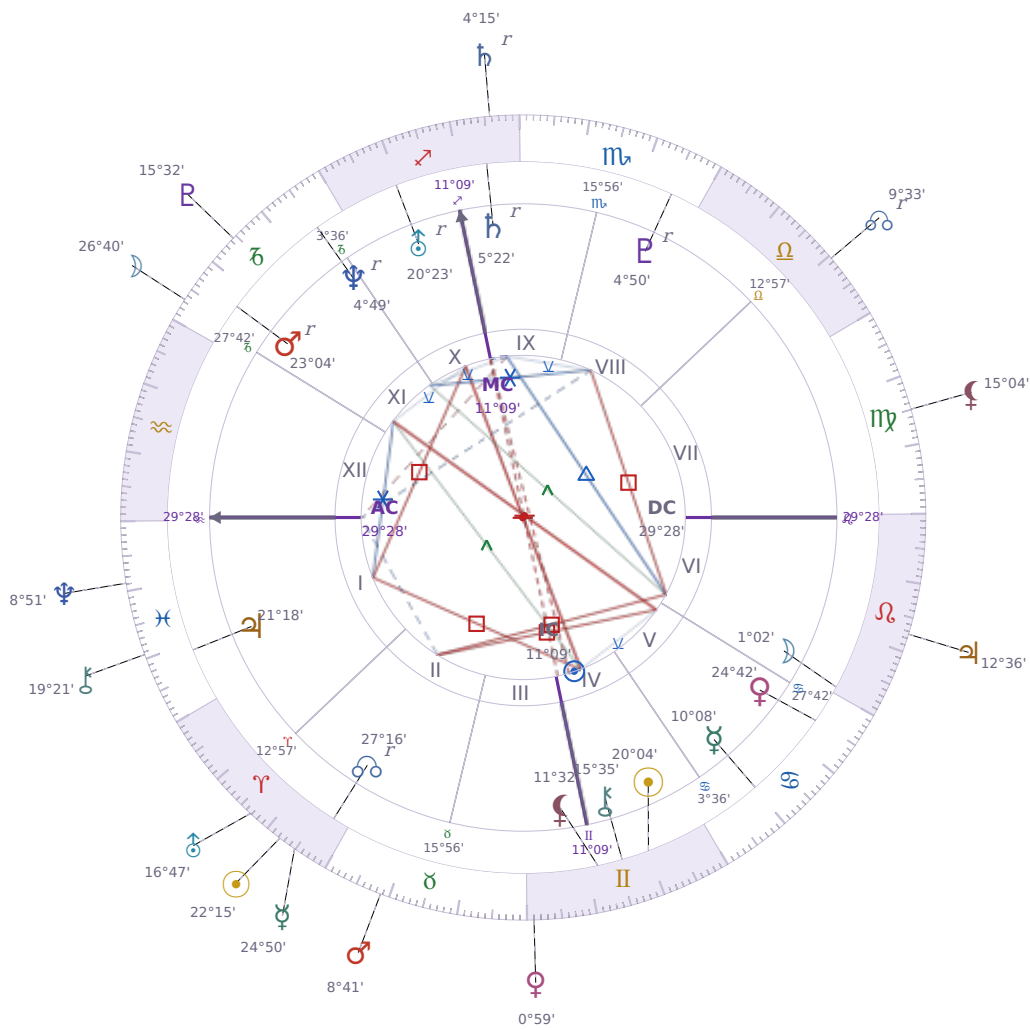

DAILY HOROSCOPE

Shia LaBeouf

American actor (born 1986)

♊ Gemini June 11, 1986 00:14 Los Angeles

Sunday, 12 April 2015

TRANSITS FOR TODAY

☉ Sun	in ♈ Aries	22°15'43"
☾ Moon	in ♑ Capricorn	26°40'44"
☿ Mercury	in ♈ Aries	24°50'32"
♀ Venus	in ♊ Gemini	0°59'57"
♂ Mars	in ♉ Taurus	8°41'59"
♃ Jupiter	in ♌ Leo	12°36'47"
♄ Saturn	in ♐ Sagittarius Rx	4°15'09"

♅ Uranus	in ♈ Aries	16°47'33"
♆ Neptune	in ♋ Pisces	8°51'25"
♇ Pluto	in ♎ Capricorn	15°32'25"
♁ Chiron	in ♋ Pisces	19°21'58"
♊ NNode	in ♎ Libra Rx	9°33'47"
♁ Lilith	in ♍ Virgo	15°04'22"

NATAL PLANETS

☉ Sun	in ♊ Gemini	20°04'58"	IV
☾ Moon	in ♌ Leo	1°02'06"	VI
☿ Mercury	in ♋ Cancer	10°08'24"	V
♀ Venus	in ♋ Cancer	24°42'38"	V
♂ Mars	in ♎ Capricorn	23°04'43"	XI Rx
♃ Jupiter	in ♋ Pisces	21°18'19"	I
♄ Saturn	in ♐ Sagittarius	5°22'06"	IX Rx
♅ Uranus	in ♐ Sagittarius	20°23'33"	X Rx
♆ Neptune	in ♎ Capricorn	4°49'56"	XI Rx
♇ Pluto	in ♏ Scorpio	4°50'50"	VIII Rx
♁ Chiron	in ♊ Gemini	15°35'02"	IV
♊ North Node	in ♈ Aries	27°16'48"	II Rx
♁ Lilith	in ♊ Gemini	11°32'35"	IV

KEY DATE

♀ Venus enters ♊ Gemini

Venus in *Gemini* makes people **more talkative and curious** about the people around them, so conversations feel lighter and flirtation happens more easily. At work and in friendships, you'll notice **shorter attention spans** — everyone wants variety instead of depth, which means plans change faster and people juggle multiple projects or interests at once. This transit typically brings **less commitment** to big decisions about money or relationships, so it's a better time to explore options than to lock anything down.