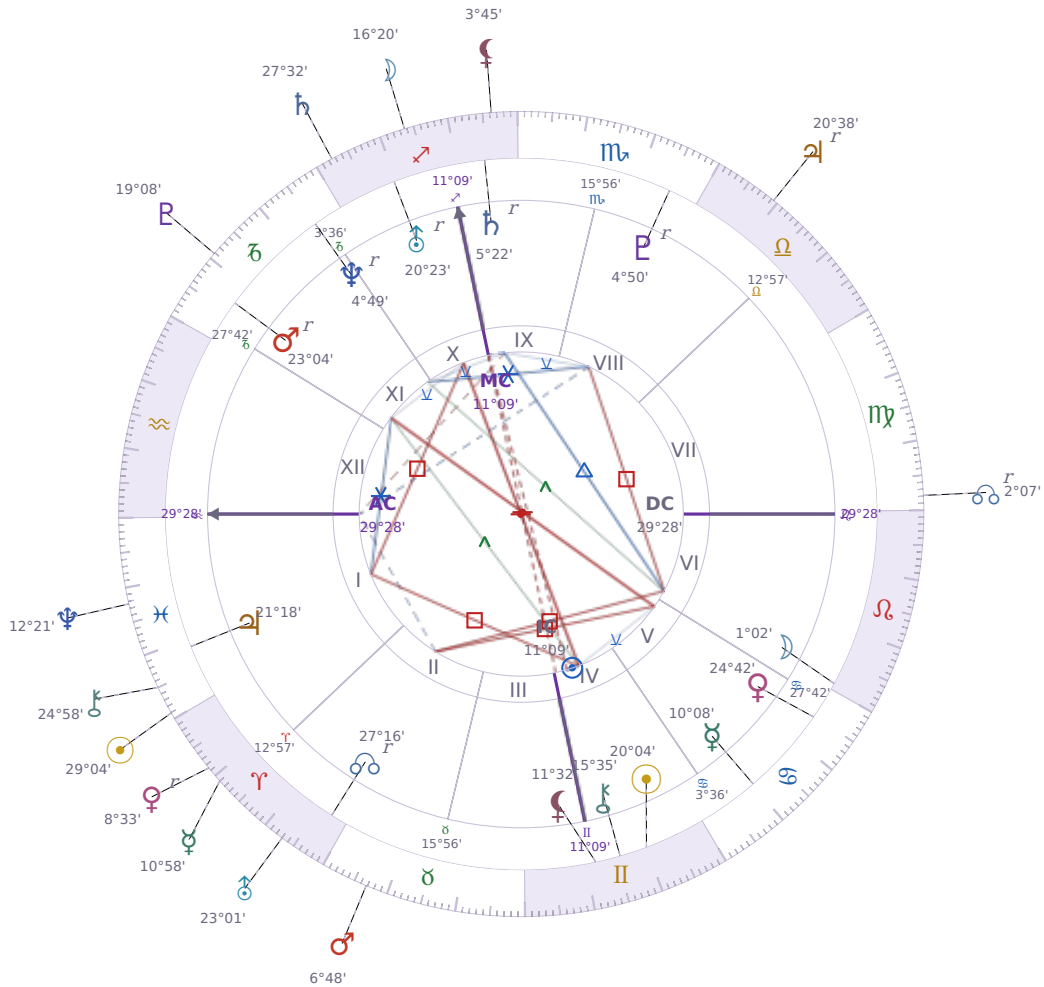

DAILY HOROSCOPE

Shia LaBeouf

American actor (born 1986)

♊ Gemini June 11, 1986 00:14 Los Angeles

Sunday, 19 March 2017

TRANSITS FOR TODAY

☉ Sun	in ♓ Pisces	29°04'09"
☾ Moon	in ♐ Sagittarius	16°20'09"
☿ Mercury	in ♈ Aries	10°58'43"
♀ Venus	in ♈ Aries Rx	8°33'20"
♂ Mars	in ♉ Taurus	6°48'46"
♃ Jupiter	in ♎ Libra Rx	20°38'07"
♄ Saturn	in ♐ Sagittarius	27°32'06"
♅ Uranus	in ♈ Aries	23°01'10"
♆ Neptune	in ♓ Pisces	12°21'38"
♇ Pluto	in ♑ Capricorn	19°08'36"
♁ Chiron	in ♓ Pisces	24°58'01"
♊ NNode	in ♍ Virgo Rx	2°07'19"
♋ Lilith	in ♐ Sagittarius	3°45'05"

## NATAL PLANETS

☉ Sun	in ♊ Gemini	20°04'58"	IV
☾ Moon	in ♌ Leo	1°02'06"	VI
☿ Mercury	in ♋ Cancer	10°08'24"	V
♀ Venus	in ♋ Cancer	24°42'38"	V
♂ Mars	in ♐ Capricorn	23°04'43"	XI Rx
♃ Jupiter	in ♓ Pisces	21°18'19"	I
♄ Saturn	in ♐ Sagittarius	5°22'06"	IX Rx
♅ Uranus	in ♐ Sagittarius	20°23'33"	X Rx
♆ Neptune	in ♐ Capricorn	4°49'56"	XI Rx
♇ Pluto	in ♏ Scorpio	4°50'50"	VIII Rx
♁ Chiron	in ♊ Gemini	15°35'02"	IV
♁ North Node	in ♈ Aries	27°16'48"	II Rx
♁ Lilith	in ♊ Gemini	11°32'35"	IV

## KEY TRANSIT FACTORS

### ☉ Sun ☌ Conjunction ♁ Chiron ★

At the moment, you're more aware of your own weak spots and how they show up in everyday life. You might feel less confident than usual, or notice old patterns of self-doubt coming up without much warning. This is actually useful because **you can see yourself more clearly right now** — the discomfort is pointing you toward something real that deserves attention.