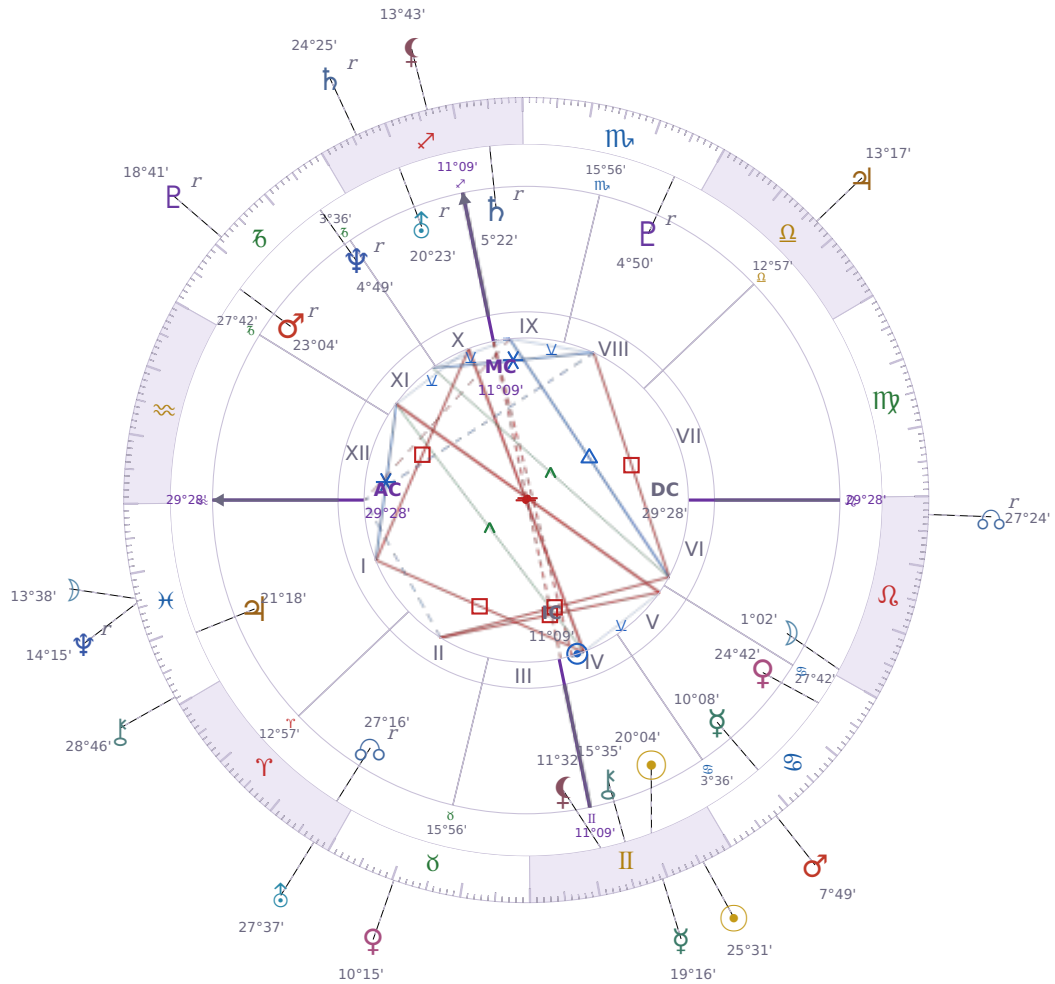

DAILY HOROSCOPE

Shia LaBeouf

American actor (born 1986)

♊ Gemini June 11, 1986 00:14 Los Angeles

Friday, 16 June 2017

TRANSITS FOR TODAY

☉ Sun	in ♊ Gemini	25°31'43"
☾ Moon	in ♋ Pisces	13°38'02"
☿ Mercury	in ♊ Gemini	19°16'15"
♀ Venus	in ♉ Taurus	10°15'13"
♂ Mars	in ♋ Cancer	7°49'31"
♃ Jupiter	in ♎ Libra	13°17'14"
♄ Saturn	in ♏ Sagittarius Rx	24°25'37"
♅ Uranus	in ♈ Aries	27°37'39"
♆ Neptune	in ♋ Pisces Rx	14°15'53"
♇ Pluto	in ♏ Capricorn Rx	18°41'24"
♁ Chiron	in ♋ Pisces	28°46'06"
♊ NNode	in ♌ Leo Rx	27°24'31"
♋ Lilith	in ♏ Sagittarius	13°43'17"

NATAL PLANETS

☉ Sun	in ♊ Gemini	20°04'58"	IV
☾ Moon	in ♌ Leo	1°02'06"	VI
☿ Mercury	in ♋ Cancer	10°08'24"	V
♀ Venus	in ♋ Cancer	24°42'38"	V
♂ Mars	in ♐ Capricorn	23°04'43"	XI Rx
♃ Jupiter	in ♓ Pisces	21°18'19"	I
♄ Saturn	in ♐ Sagittarius	5°22'06"	IX Rx
♅ Uranus	in ♐ Sagittarius	20°23'33"	X Rx
♆ Neptune	in ♐ Capricorn	4°49'56"	XI Rx
♇ Pluto	in ♏ Scorpio	4°50'50"	VIII Rx
♁ Chiron	in ♊ Gemini	15°35'02"	IV
♁ North Node	in ♈ Aries	27°16'48"	II Rx
♁ Lilith	in ♊ Gemini	11°32'35"	IV

KEY DATE

♆ Neptune stations Retrograde

Neptune stationing retrograde marks the point where **clarity takes a step back** in the areas it governs — dreams, beliefs, creativity, and what you're willing to believe about yourself or others. During this period, people often notice **confusion returning to situations** they thought were settled, delays in creative projects, or the need to rethink agreements that felt unclear to begin with. *Neptune* retrograde typically brings **reality checks** that strip away wishful thinking, so you may spot where you've been fooling yourself or where someone else's promises don't actually add up.