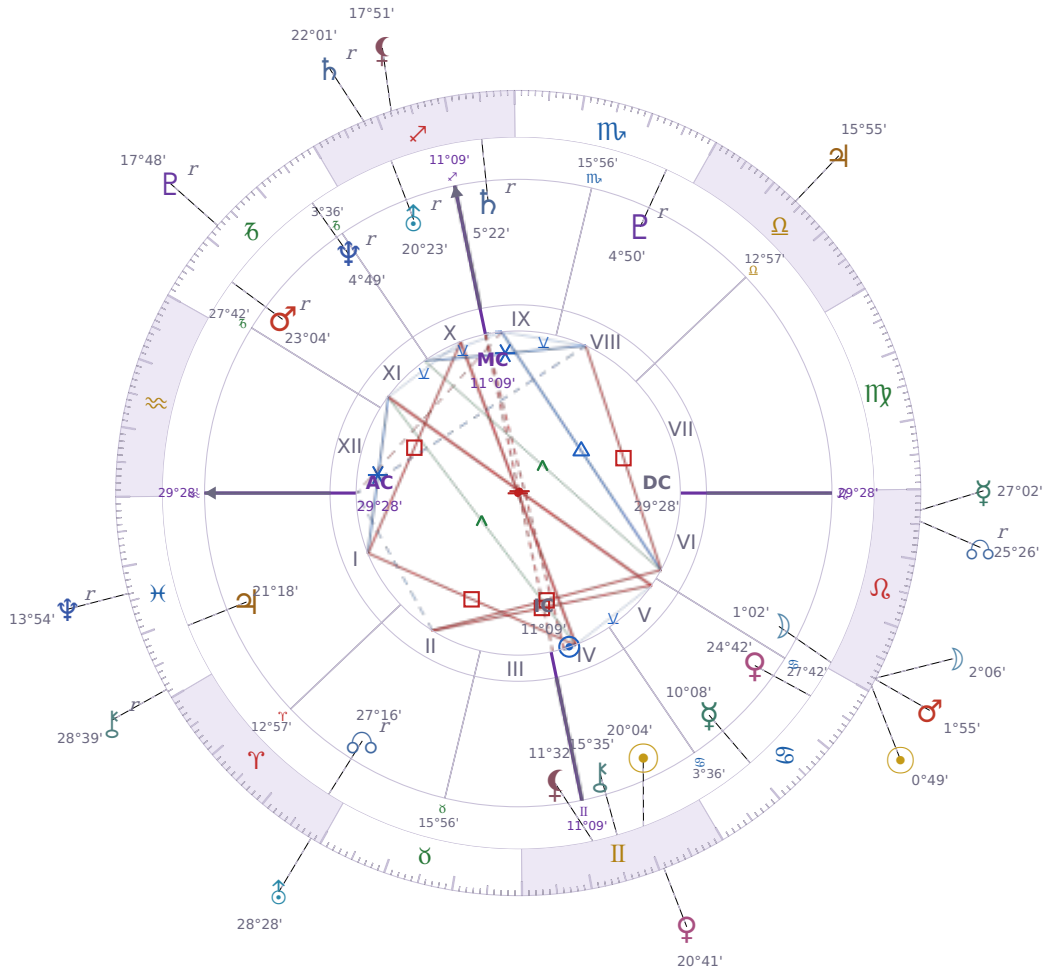

DAILY HOROSCOPE

Shia LaBeouf

American actor (born 1986)

♊ Gemini June 11, 1986 00:14 Los Angeles

Sunday, 23 July 2017

TRANSITS FOR TODAY

☉ Sun	in ♌ Leo	0°49'32"
☾ Moon	in ♌ Leo	2°06'32"
☿ Mercury	in ♌ Leo	27°02'40"
♀ Venus	in ♊ Gemini	20°41'30"
♂ Mars	in ♌ Leo	1°55'39"
♃ Jupiter	in ♎ Libra	15°55'33"
♄ Saturn	in ♐ Sagittarius Rx	22°01'23"
♅ Uranus	in ♈ Aries	28°28'45"
♆ Neptune	in ♋ Pisces Rx	13°54'48"
♇ Pluto	in ♑ Capricorn Rx	17°48'12"
♁ Chiron	in ♋ Pisces Rx	28°39'10"
♊ NNode	in ♌ Leo Rx	25°26'59"
♋ Lilith	in ♐ Sagittarius	17°51'46"

NATAL PLANETS

☉ Sun	in ♊ Gemini	20°04'58"	IV
☾ Moon	in ♌ Leo	1°02'06"	VI
☿ Mercury	in ♋ Cancer	10°08'24"	V
♀ Venus	in ♋ Cancer	24°42'38"	V
♂ Mars	in ♐ Capricorn	23°04'43"	XI Rx
♃ Jupiter	in ♓ Pisces	21°18'19"	I
♄ Saturn	in ♐ Sagittarius	5°22'06"	IX Rx
♅ Uranus	in ♐ Sagittarius	20°23'33"	X Rx
♆ Neptune	in ♐ Capricorn	4°49'56"	XI Rx
♇ Pluto	in ♏ Scorpio	4°50'50"	VIII Rx
♁ Chiron	in ♊ Gemini	15°35'02"	IV
♁ North Node	in ♈ Aries	27°16'48"	II Rx
♁ Lilith	in ♊ Gemini	11°32'35"	IV

KEY DATE

☉ Sun enters ♌ Leo

The Sun entering Leo brings a **shift toward more direct self-expression** — people tend to speak up more at work, take on visible roles, and want their efforts noticed rather than working quietly behind the scenes. In relationships and social settings, **confidence and attention-seeking increase**, which can mean more fun and boldness but also more friction if someone feels overshadowed or ignored. Over the next month, most people find themselves **more willing to take charge**, pursue what they actually want, and care less about blending in.