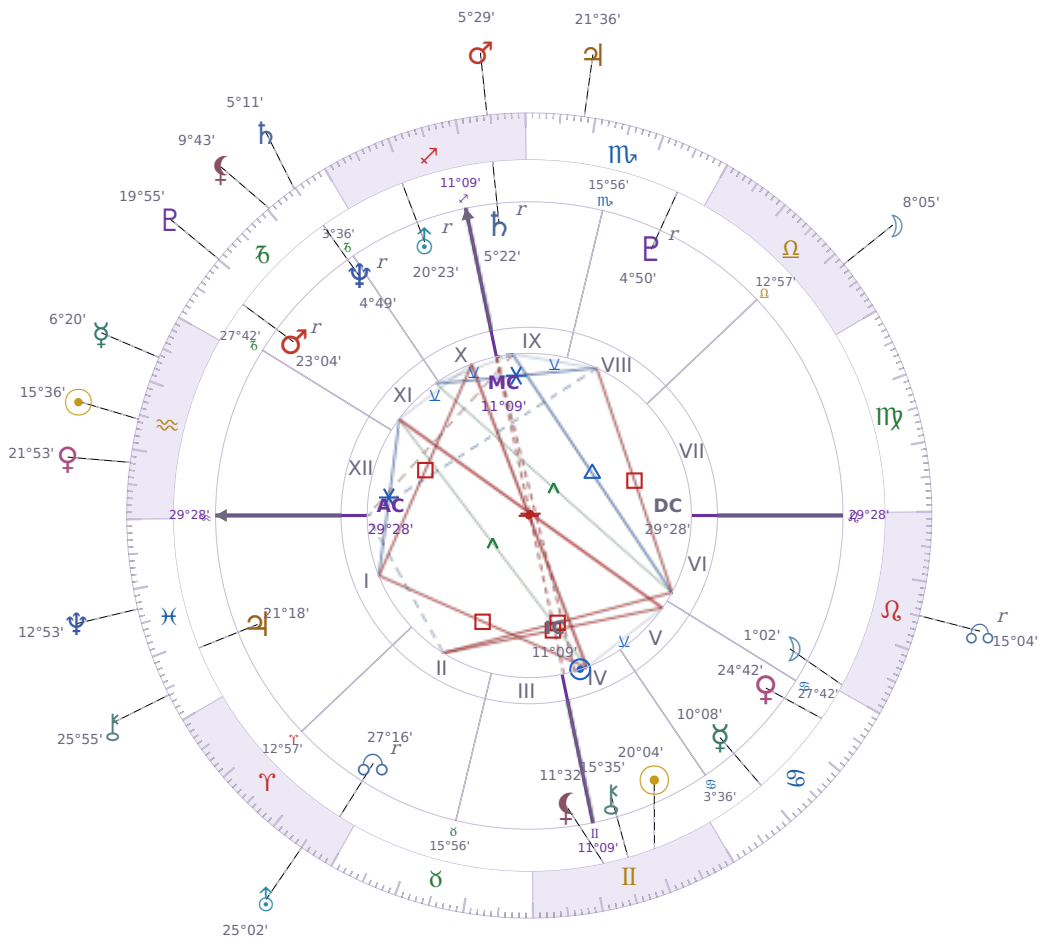

DAILY HOROSCOPE

Shia LaBeouf

American actor (born 1986)

♊ Gemini June 11, 1986 00:14 Los Angeles

Sunday, 4 February 2018

TRANSITS FOR TODAY

☉ Sun	in ♒ Aquarius	15°36'49"
☾ Moon	in ♎ Libra	8°05'22"
☿ Mercury	in ♒ Aquarius	6°20'42"
♀ Venus	in ♒ Aquarius	21°53'14"
♂ Mars	in ♏ Sagittarius	5°29'31"
♃ Jupiter	in ♏ Scorpio	21°36'12"
♄ Saturn	in ♐ Capricorn	5°11'05"

♅ Uranus	in ♈ Aries	25°02'00"
♆ Neptune	in ♋ Pisces	12°53'55"
♇ Pluto	in ♏ Capricorn	19°55'51"
♁ Chiron	in ♋ Pisces	25°55'34"
♁ NNode	in ♌ Leo Rx	15°04'12"
♁ Lilith	in ♏ Capricorn	9°43'30"

NATAL PLANETS

★ = natal resonance — this transit echoes your birth chart, amplifying its influence

LUNAR DAY

Moon in ♎ Libra · Day 20 / 30 · Waning Gibbous

The social atmosphere becomes more diplomatic during this transit, with more care taken to avoid unnecessary friction. Decisions slow down as multiple perspectives get weighed, and outright conflict feels harder to initiate than usual.