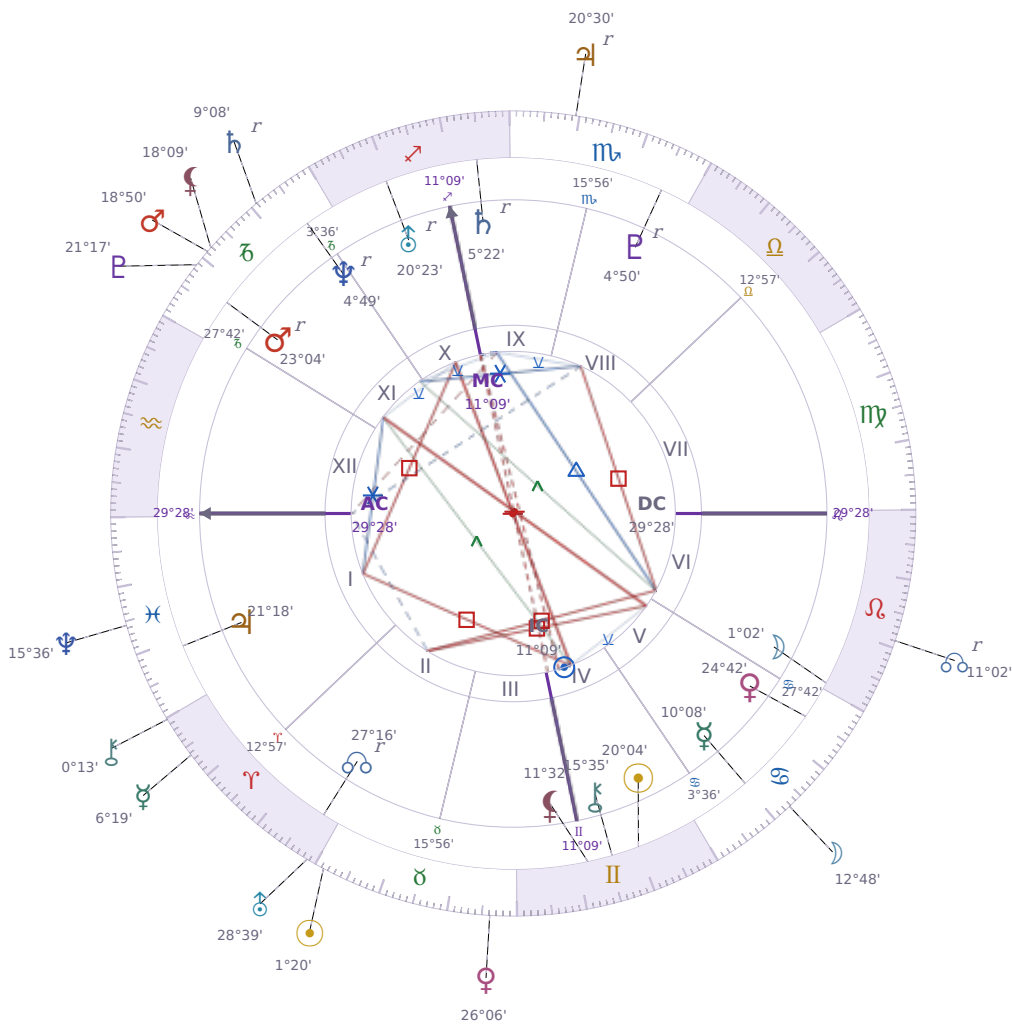

DAILY HOROSCOPE

Shia LaBeouf

American actor (born 1986)

♊ Gemini June 11, 1986 00:14 Los Angeles

Saturday, 21 April 2018

TRANSITS FOR TODAY

☉ Sun	in ♉ Taurus	1°20'03"
☾ Moon	in ♋ Cancer	12°48'07"
☿ Mercury	in ♈ Aries	6°19'02"
♀ Venus	in ♉ Taurus	26°06'33"
♂ Mars	in ♐ Capricorn	18°50'57"
♃ Jupiter	in ♏ Scorpio Rx	20°30'27"
♄ Saturn	in ♐ Capricorn Rx	9°08'21"