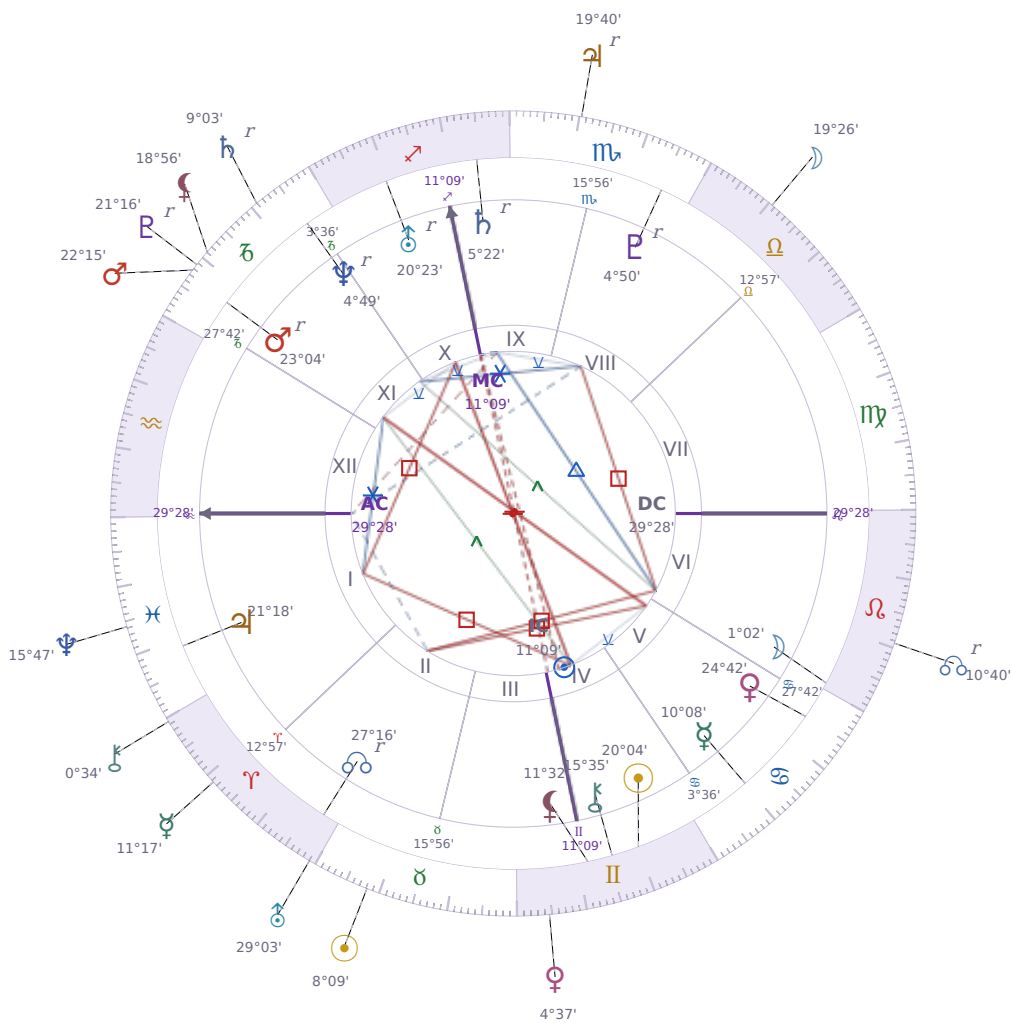

DAILY HOROSCOPE

Shia LaBeouf

American actor (born 1986)

II Gemini June 11, 1986 00:14 Los Angeles

Saturday, 28 April 2018

TRANSITS FOR TODAY

☉ Sun	in ♉ Taurus	8°09'04"
☾ Moon	in ♎ Libra	19°26'58"
☿ Mercury	in ♈ Aries	11°17'44"
♀ Venus	in II Gemini	4°37'30"
♂ Mars	in ♐ Capricorn	22°15'42"
♃ Jupiter	in ♏ Scorpio Rx	19°40'46"
♄ Saturn	in ♐ Capricorn Rx	9°03'37"

♅ Uranus	in ♈ Aries	29°03'07"
♆ Neptune	in ♋ Pisces	15°47'36"
♇ Pluto	in ♄ Capricorn <b>Rx</b>	21°16'43"
♁ Chiron	in ♈ Aries	0°34'54"
♁ NNode	in ♌ Leo <b>Rx</b>	10°40'26"
♁ Lilith	in ♄ Capricorn	18°56'28"

## KEY TRANSIT FACTORS