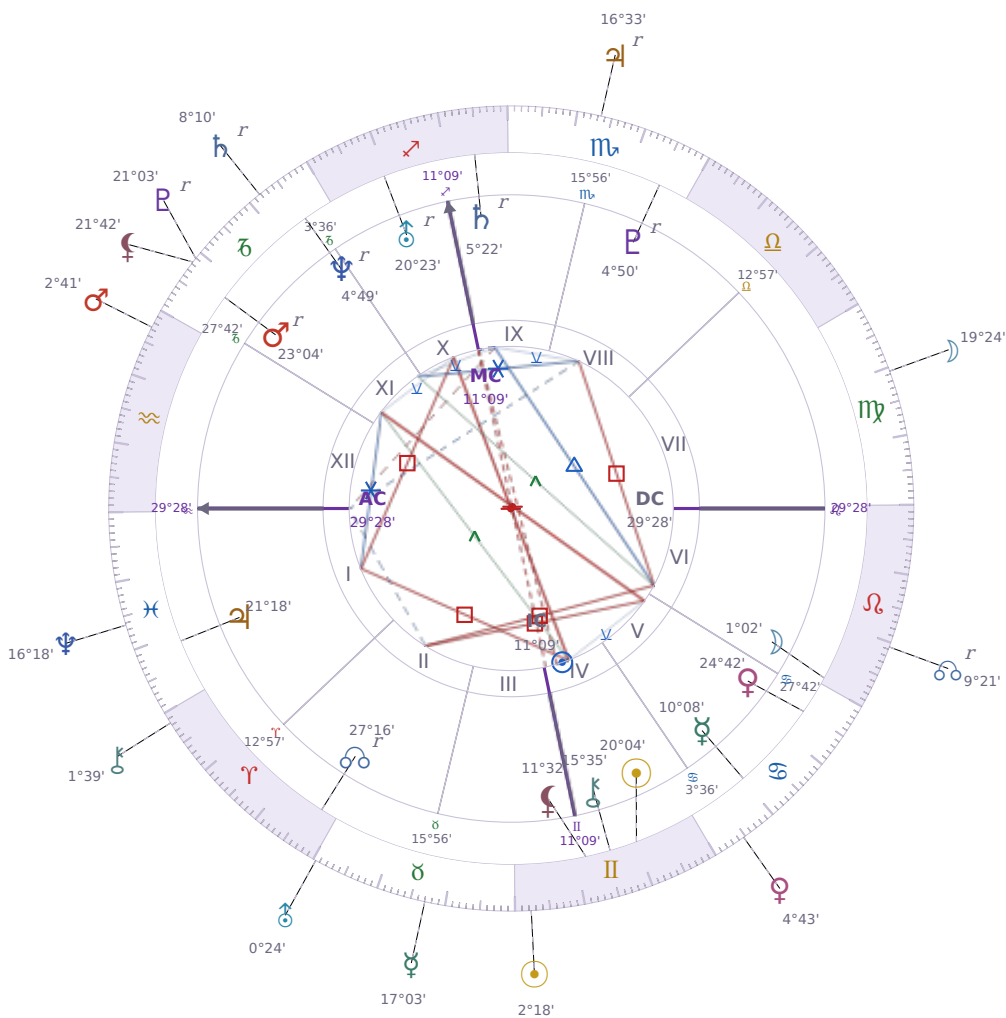

DAILY HOROSCOPE

## Shia LaBeouf

American actor (born 1986)

♊ Gemini June 11, 1986 00:14 Los Angeles

**Wednesday, 23 May 2018**