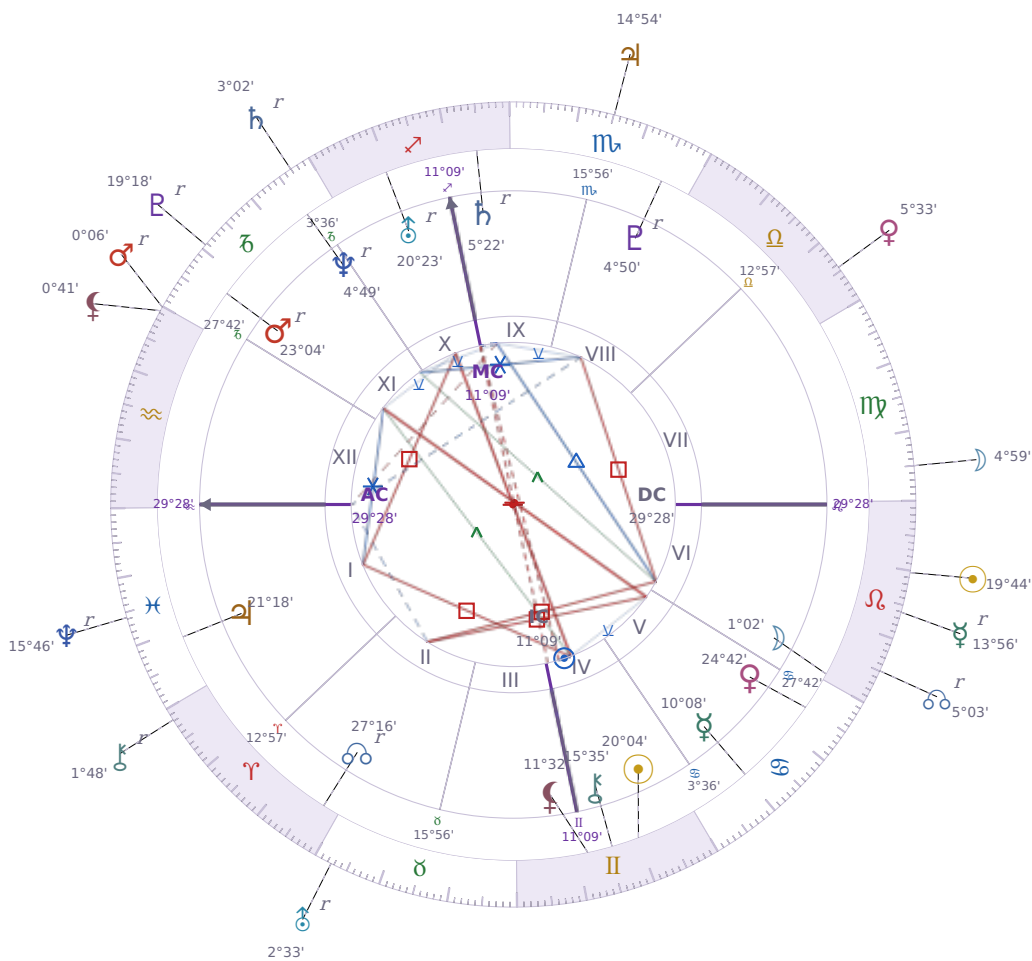

DAILY HOROSCOPE

Shia LaBeouf

American actor (born 1986)

♊ Gemini June 11, 1986 00:14 Los Angeles

Sunday, 12 August 2018

TRANSITS FOR TODAY

☉ Sun	in ♌ Leo	19°44'11"
☾ Moon	in ♍ Virgo	4°59'53"
☿ Mercury	in ♌ Leo Rx	13°57'00"
♀ Venus	in ♎ Libra	5°33'51"
♂ Mars	in ♒ Aquarius Rx	0°06'42"
♃ Jupiter	in ♏ Scorpio	14°54'41"
♄ Saturn	in ♑ Capricorn Rx	3°02'01"

♅ Uranus	in ♉ Taurus	Rx	2°33'05"
♆ Neptune	in ♋ Pisces	Rx	15°46'14"
♇ Pluto	in ♑ Capricorn	Rx	19°18'22"
♄ Chiron	in ♈ Aries	Rx	1°48'33"
♁ NNode	in ♌ Leo	Rx	5°03'41"
♁ Lilith	in ♒ Aquarius		0°41'17"

## KEY TRANSIT FACTORS