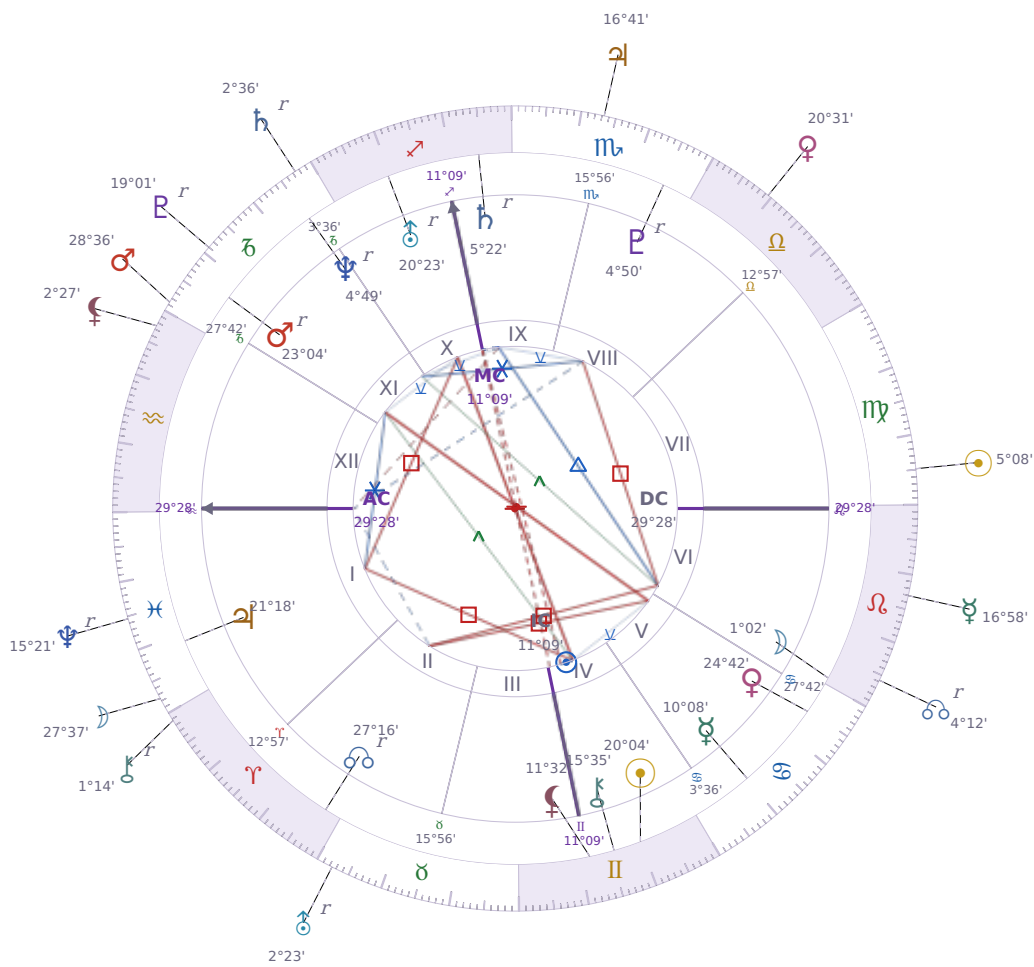

DAILY HOROSCOPE

Shia LaBeouf

American actor (born 1986)

♊ Gemini June 11, 1986 00:14 Los Angeles

Tuesday, 28 August 2018

TRANSITS FOR TODAY

☉ Sun	in ♍ Virgo	5°08'15"
☾ Moon	in ♓ Pisces	27°37'57"
☿ Mercury	in ♌ Leo	16°58'06"
♀ Venus	in ♎ Libra	20°31'47"
♂ Mars	in ♐ Capricorn	28°36'56"
♃ Jupiter	in ♏ Scorpio	16°41'58"
♄ Saturn	in ♐ Capricorn Rx	2°36'26"

♅ Uranus	in	♉ Taurus Rx	2°23'08"
♆ Neptune	in	♓ Pisces Rx	15°21'35"
♇ Pluto	in	♑ Capricorn Rx	19°01'16"
♁ Chiron	in	♈ Aries Rx	1°14'36"
♁ NNode	in	♌ Leo Rx	4°12'50"
♁ Lilith	in	♒ Aquarius	2°27'36"

NATAL PLANETS