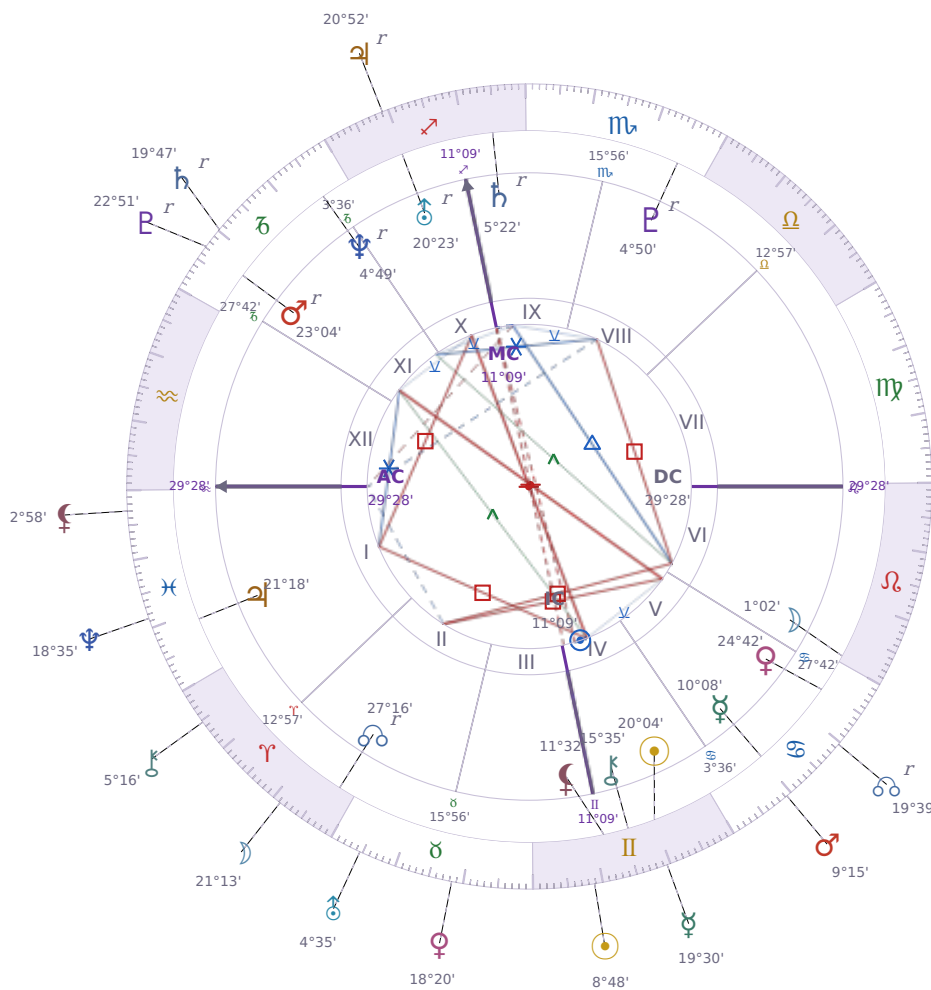

DAILY HOROSCOPE

## Shia LaBeouf

American actor (born 1986)

♊ Gemini June 11, 1986 00:14 Los Angeles

**Thursday, 30 May 2019**