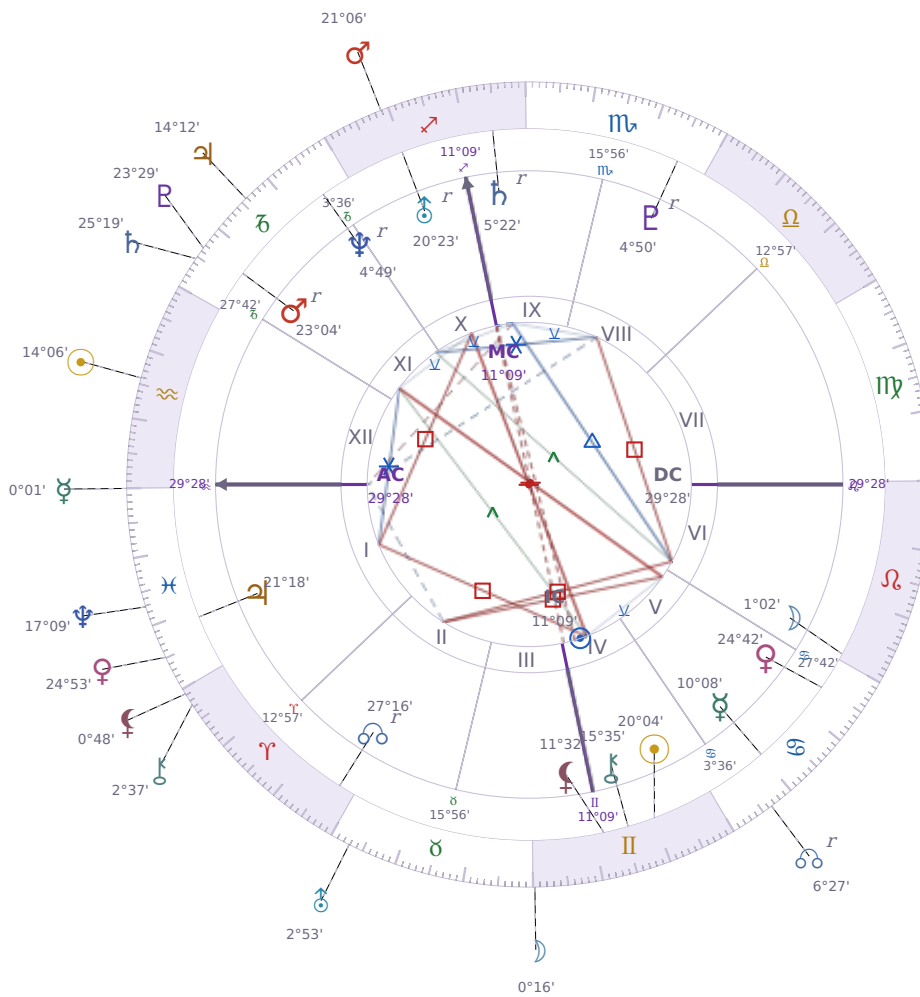

DAILY HOROSCOPE

Shia LaBeouf

American actor (born 1986)

♊ Gemini June 11, 1986 00:14 Los Angeles

Monday, 3 February 2020

TRANSITS FOR TODAY

☉ Sun	in ♒ Aquarius	14°06'36"
☾ Moon	in ♊ Gemini	0°16'11"
☿ Mercury	in ♋ Pisces	0°01'29"
♀ Venus	in ♋ Pisces	24°53'02"
♂ Mars	in ♏ Sagittarius	21°06'06"
♃ Jupiter	in ♐ Capricorn	14°12'36"
♄ Saturn	in ♐ Capricorn	25°19'51"