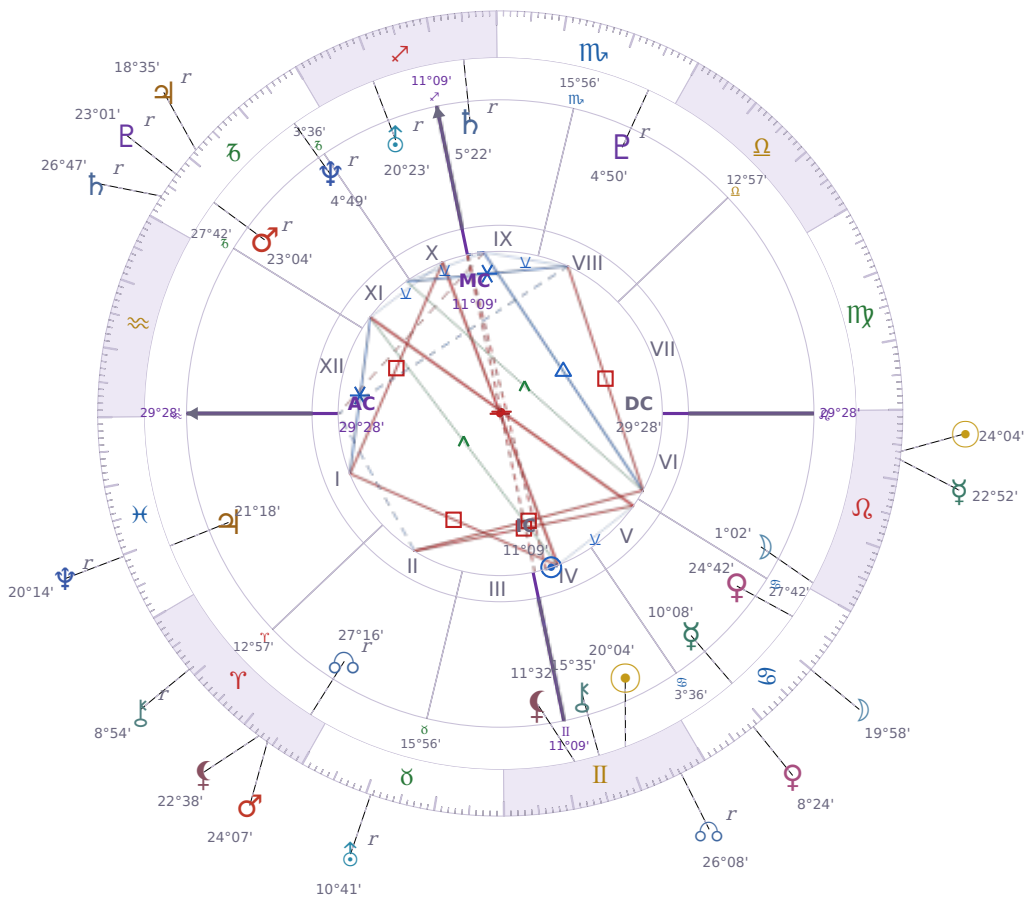

DAILY HOROSCOPE

Shia LaBeouf

American actor (born 1986)

♊ Gemini June 11, 1986 00:14 Los Angeles

Sunday, 16 August 2020

TRANSITS FOR TODAY

☉ Sun	in ♌ Leo	24°04'23"
☾ Moon	in ♋ Cancer	19°58'21"
☿ Mercury	in ♌ Leo	22°52'44"
♀ Venus	in ♋ Cancer	8°24'12"
♂ Mars	in ♈ Aries	24°07'41"
♃ Jupiter	in ♏ Capricorn Rx	18°35'12"
♄ Saturn	in ♏ Capricorn Rx	26°47'25"

♅ Uranus	in ♉ Taurus Rx	10°41'30"
♆ Neptune	in ♋ Pisces Rx	20°14'26"
♇ Pluto	in ♑ Capricorn Rx	23°01'07"
♁ Chiron	in ♈ Aries Rx	8°54'29"
♊ NNode	in ♊ Gemini Rx	26°08'22"
♁ Lilith	in ♈ Aries	22°38'36"

NATAL PLANETS