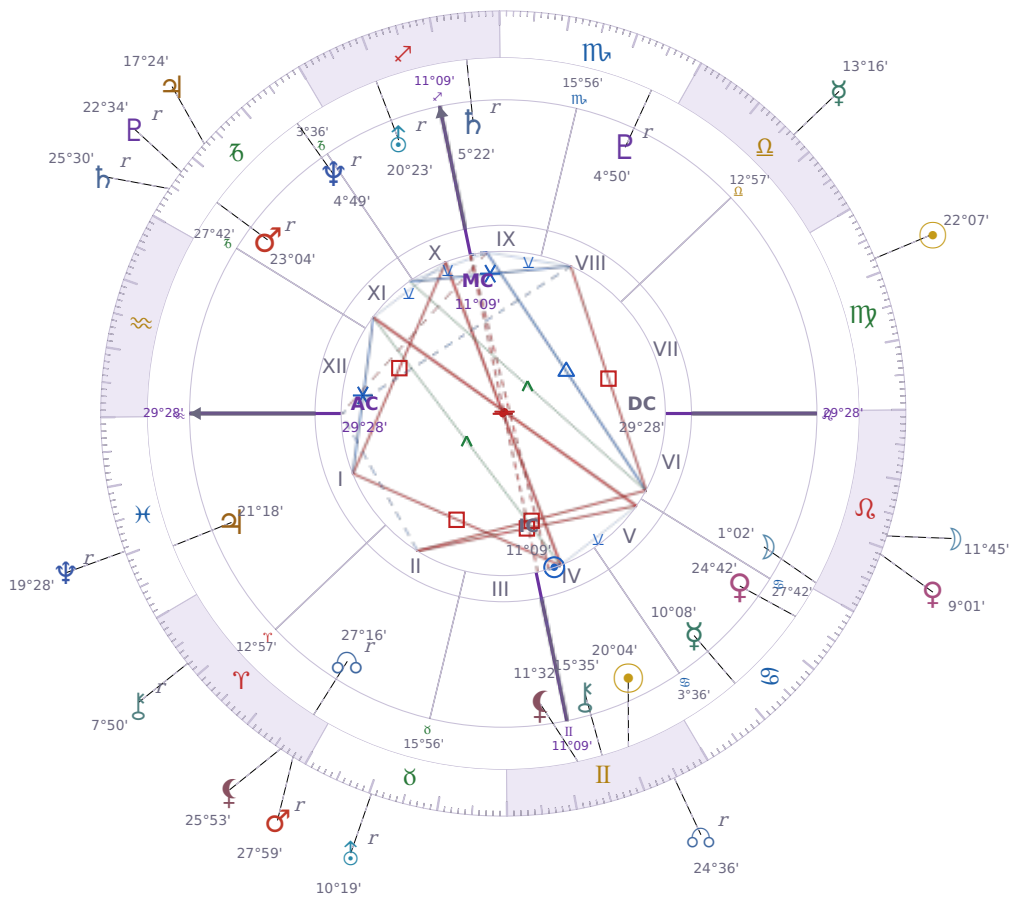

DAILY HOROSCOPE

Shia LaBeouf

American actor (born 1986)

♊ Gemini June 11, 1986 00:14 Los Angeles

Monday, 14 September 2020

TRANSITS FOR TODAY

☉ Sun	in ♍ Virgo	22°07'31"
☾ Moon	in ♌ Leo	11°45'24"
☿ Mercury	in ♎ Libra	13°16'22"
♀ Venus	in ♌ Leo	9°01'33"
♂ Mars	in ♈ Aries Rx	27°59'14"
♃ Jupiter	in ♏ Capricorn	17°24'36"
♄ Saturn	in ♏ Capricorn Rx	25°30'51"

♅ Uranus	in ♉ Taurus	Rx	10°19'59"
♆ Neptune	in ♓ Pisces	Rx	19°28'23"
♇ Pluto	in ♑ Capricorn	Rx	22°34'57"
♁ Chiron	in ♈ Aries	Rx	7°50'26"
♊ NNode	in ♊ Gemini	Rx	24°36'13"
♁ Lilith	in ♈ Aries		25°53'03"