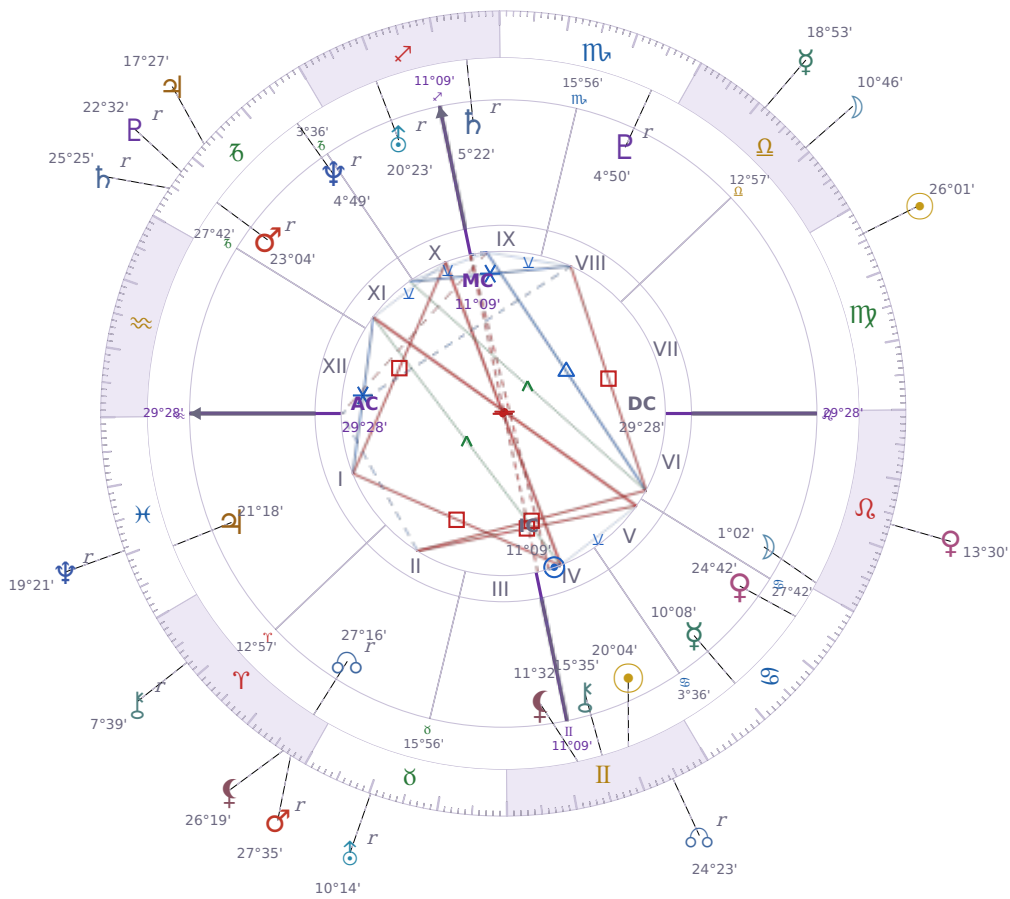

DAILY HOROSCOPE

Shia LaBeouf

American actor (born 1986)

♊ Gemini June 11, 1986 00:14 Los Angeles

Friday, 18 September 2020

TRANSITS FOR TODAY

☉ Sun	in ♍ Virgo	26°01'40"
☾ Moon	in ♎ Libra	10°46'36"
☿ Mercury	in ♎ Libra	18°53'43"
♀ Venus	in ♌ Leo	13°30'52"
♂ Mars	in ♈ Aries Rx	27°35'59"
♃ Jupiter	in ♏ Capricorn	17°27'17"
♄ Saturn	in ♏ Capricorn Rx	25°25'53"

♅ Uranus	in ♉ Taurus Rx	10°14'04"
♆ Neptune	in ♋ Pisces Rx	19°21'48"
♇ Pluto	in ♑ Capricorn Rx	22°32'54"
♁ Chiron	in ♈ Aries Rx	7°39'59"
♊ NNode	in ♊ Gemini Rx	24°23'30"
♁ Lilith	in ♈ Aries	26°19'51"

NATAL PLANETS