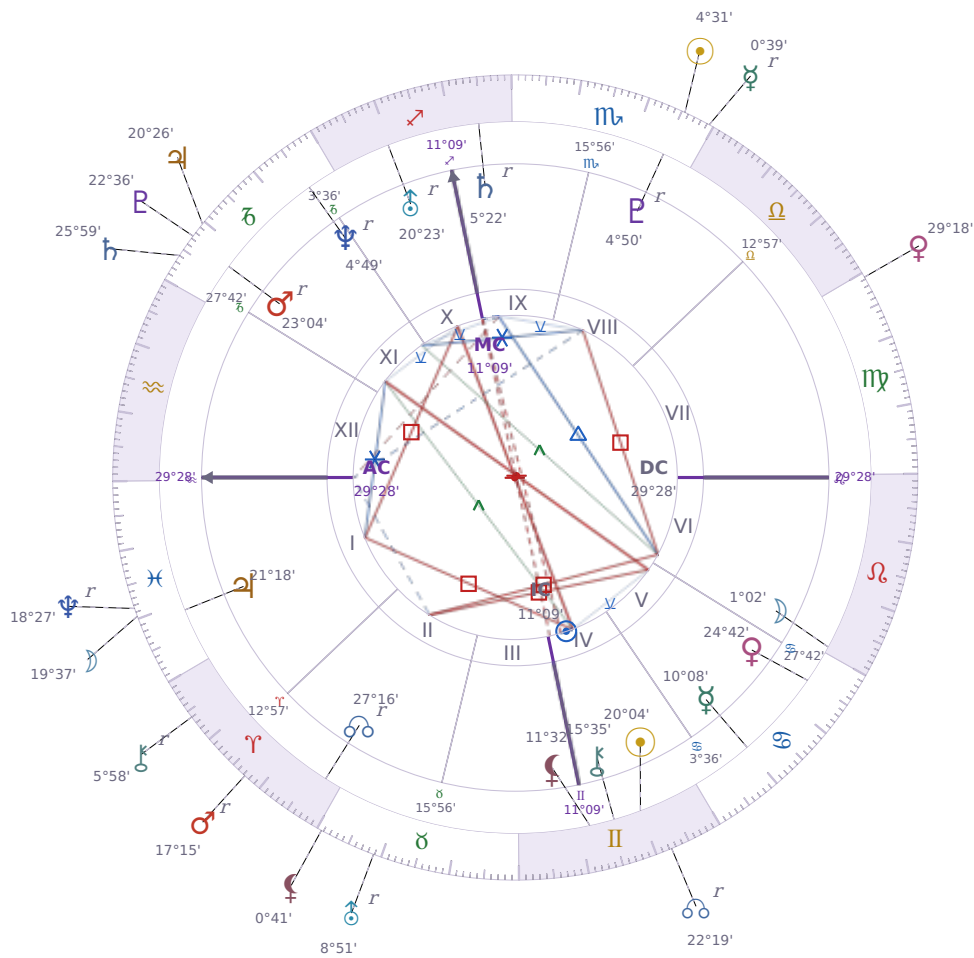

DAILY HOROSCOPE

Shia LaBeouf

American actor (born 1986)

♊ Gemini June 11, 1986 00:14 Los Angeles

Tuesday, 27 October 2020

TRANSITS FOR TODAY

☉ Sun	in ♏ Scorpio	4°31'37"
☾ Moon	in ♓ Pisces	19°37'31"
☿ Mercury	in ♏ Scorpio Rx	0°39'18"
♀ Venus	in ♍ Virgo	29°18'35"
♂ Mars	in ♈ Aries Rx	17°15'38"
♃ Jupiter	in ♑ Capricorn	20°26'05"
♄ Saturn	in ♑ Capricorn	25°59'44"

♅ Uranus	in ♉ Taurus Rx	8°51'18"
♆ Neptune	in ♓ Pisces Rx	18°27'06"
♇ Pluto	in ♑ Capricorn	22°37'00"
♁ Chiron	in ♈ Aries Rx	5°58'28"
♊ NNode	in ♊ Gemini Rx	22°19'34"
♁ Lilith	in ♉ Taurus	0°41'03"

NATAL PLANETS

KEY TRANSIT FACTORS

☉ Sun ☿ Opposition ♅ Uranus ★

Right now you feel a strong urge to break free from rules or routines that usually work fine, and this creates real friction with people around you. You might act impulsively or reject advice you would normally follow, making **sudden decisions without thinking through the practical consequences**. This period brings frustration because what you want to do conflicts with what actually needs to happen, and ignoring either side leaves you stuck.