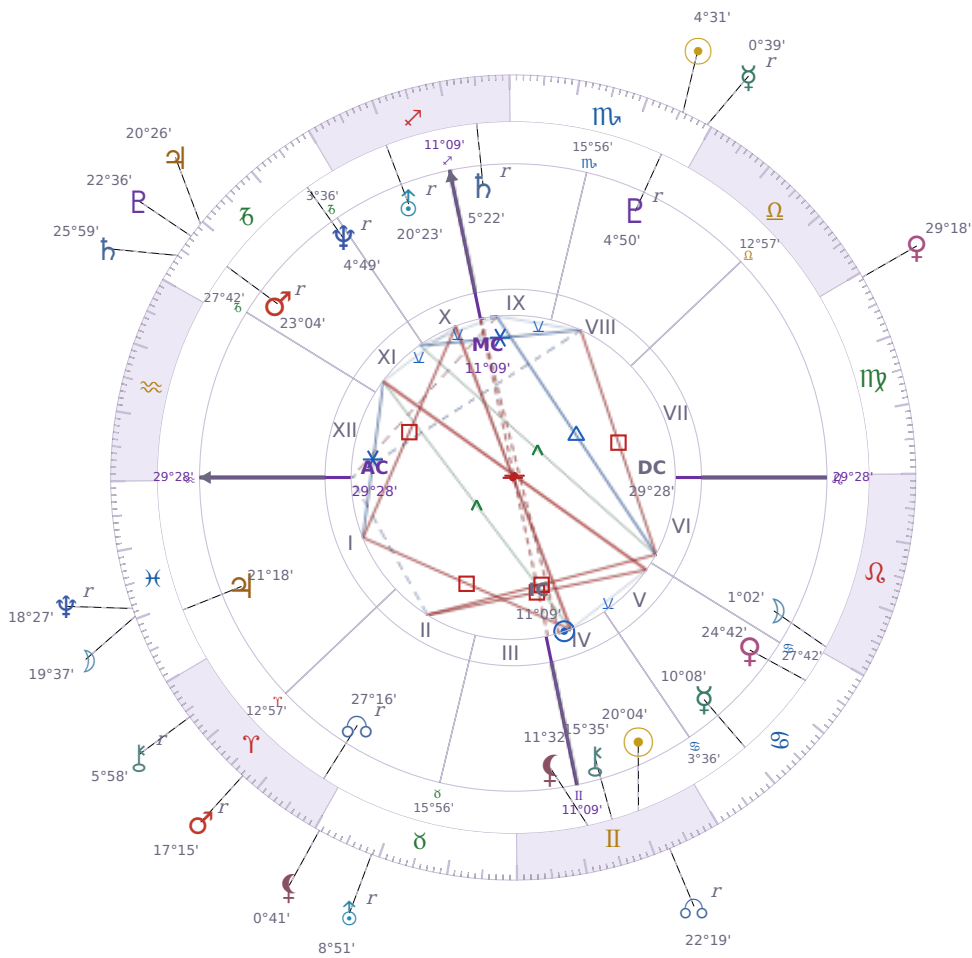

DAILY HOROSCOPE

Shia LaBeouf

American actor (born 1986)

♊ Gemini June 11, 1986 00:14 Los Angeles

Tuesday, 27 October 2020

TRANSITS FOR TODAY

☉ Sun	in ♏ Scorpio	4°31'37"
☾ Moon	in ♓ Pisces	19°37'31"
☿ Mercury	in ♏ Scorpio Rx	0°39'18"
♀ Venus	in ♍ Virgo	29°18'35"
♂ Mars	in ♈ Aries Rx	17°15'38"
♃ Jupiter	in ♑ Capricorn	20°26'05"
♄ Saturn	in ♑ Capricorn	25°59'44"

♅ Uranus	in	♉ Taurus Rx	8°51'18"
♆ Neptune	in	♓ Pisces Rx	18°27'06"
♇ Pluto	in	♑ Capricorn	22°37'00"
♁ Chiron	in	♈ Aries Rx	5°58'28"
♊ NNode	in	♊ Gemini Rx	22°19'34"
♁ Lilith	in	♉ Taurus	0°41'03"

NATAL PLANETS

KEY TRANSIT FACTORS

☉ Sun ☿ Opposition ♅ Uranus ★

Right now you feel a strong urge to break free from rules or routines that usually work fine, and this creates real friction with people around you. You might act impulsively or reject advice you would normally follow, making **sudden decisions without thinking through the practical consequences**. This period brings frustration because what you want to do conflicts with what actually needs to happen, and ignoring either side leaves you stuck.