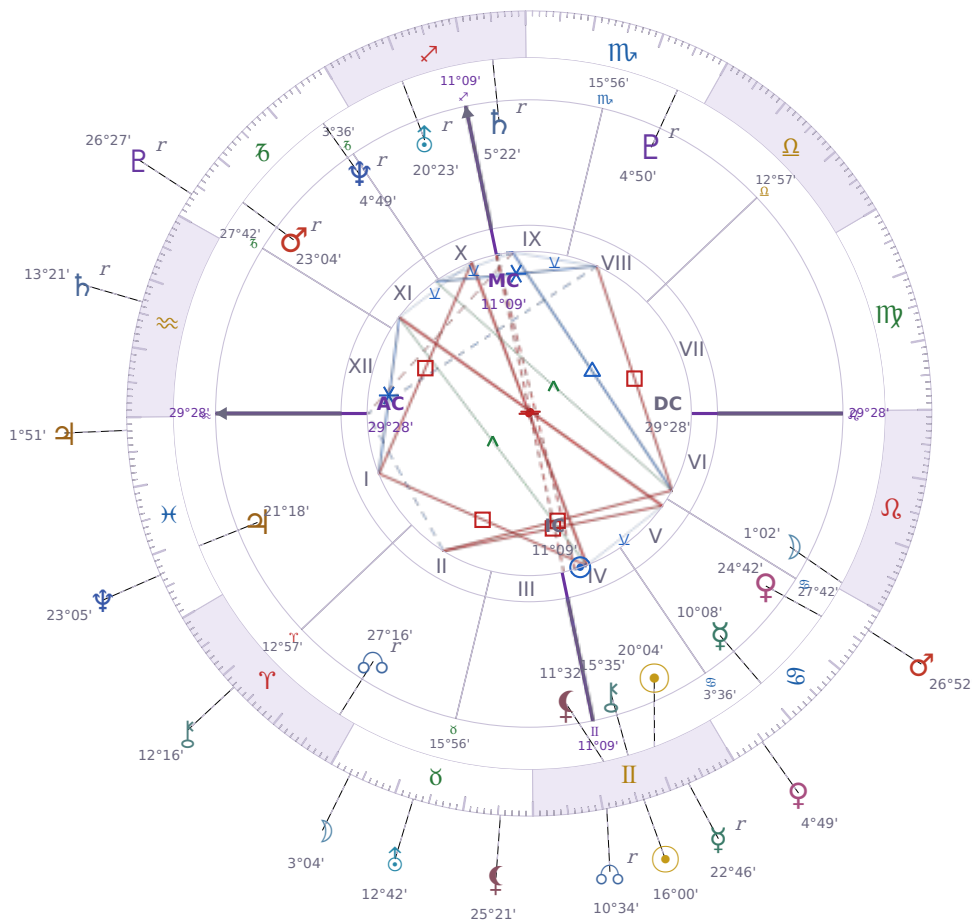

DAILY HOROSCOPE

Shia LaBeouf

American actor (born 1986)

♊ Gemini June 11, 1986 00:14 Los Angeles

Sunday, 6 June 2021

TRANSITS FOR TODAY

☉ Sun	in ♊ Gemini	16°00'09"
☾ Moon	in ♉ Taurus	3°04'27"
☿ Mercury	in ♊ Gemini Rx	22°46'17"
♀ Venus	in ♋ Cancer	4°49'09"
♂ Mars	in ♋ Cancer	26°52'56"
♃ Jupiter	in ♓ Pisces	1°51'56"
♄ Saturn	in ♒ Aquarius Rx	13°21'28"

♅ Uranus	in ♉ Taurus	12°42'20"
♆ Neptune	in ♋ Pisces	23°05'58"
♇ Pluto	in ♄ Capricorn <b>Rx</b>	26°27'16"
♁ Chiron	in ♈ Aries	12°16'55"
♊ NNode	in ♊ Gemini <b>Rx</b>	10°34'15"
♁ Lilith	in ♉ Taurus	25°21'44"