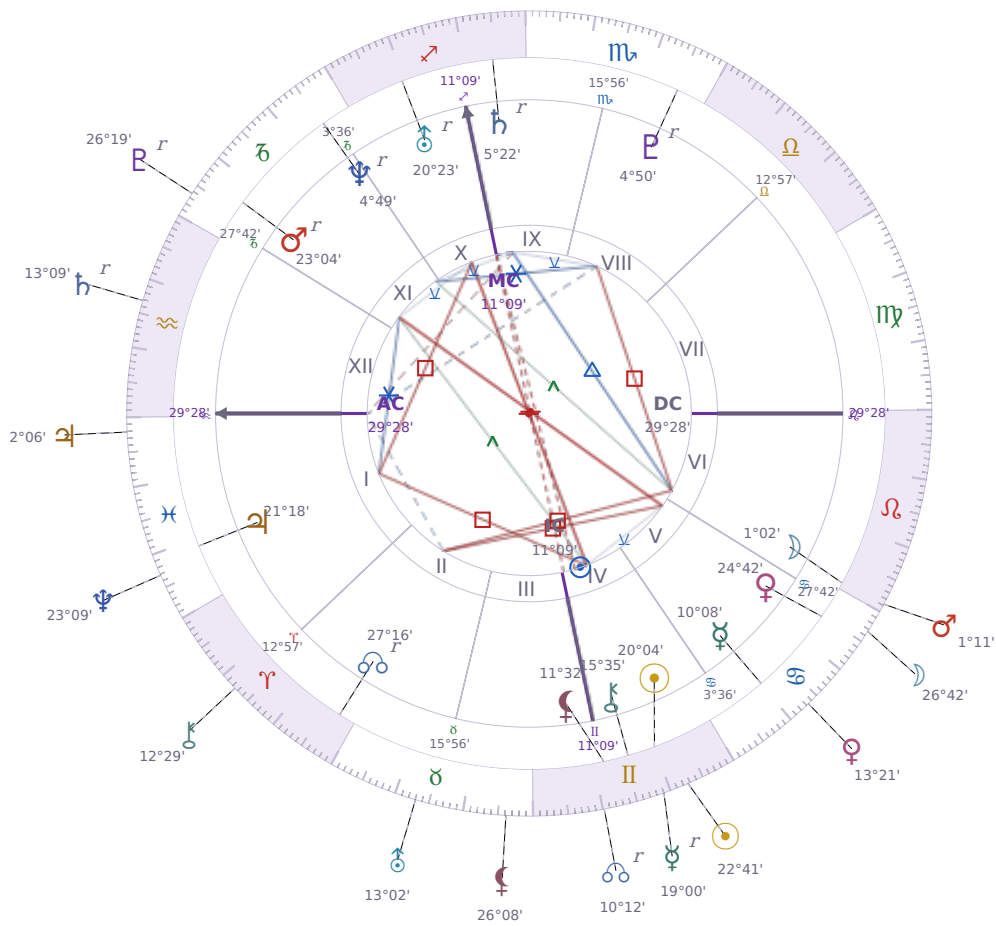

DAILY HOROSCOPE

## Shia LaBeouf

American actor (born 1986)

♊ Gemini June 11, 1986 00:14 Los Angeles

**Sunday, 13 June 2021**