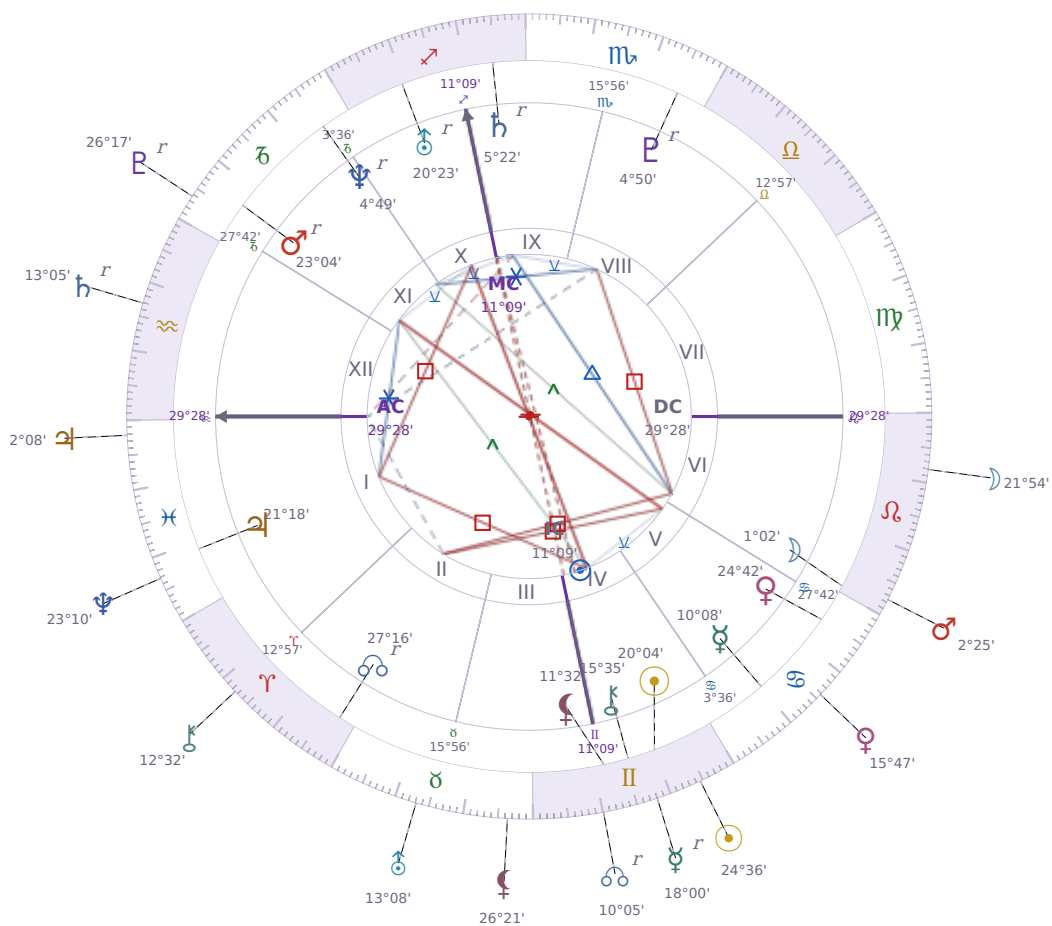

DAILY HOROSCOPE

Shia LaBeouf

American actor (born 1986)

♊ Gemini June 11, 1986 00:14 Los Angeles

Tuesday, 15 June 2021

TRANSITS FOR TODAY

☉ Sun	in ♊ Gemini	24°36'33"
☾ Moon	in ♌ Leo	21°54'04"
☿ Mercury	in ♊ Gemini Rx	18°00'37"
♀ Venus	in ♋ Cancer	15°47'43"
♂ Mars	in ♌ Leo	2°25'33"
♃ Jupiter	in ♓ Pisces	2°08'32"
♄ Saturn	in ♒ Aquarius Rx	13°05'38"

♅ Uranus	in ♉ Taurus	13°08'30"
♆ Neptune	in ♋ Pisces	23°10'17"
♇ Pluto	in ♑ Capricorn Rx	26°17'26"
♁ Chiron	in ♈ Aries	12°32'25"
♁ NNode	in ♊ Gemini Rx	10°05'40"
♁ Lilith	in ♉ Taurus	26°21'35"

## KEY TRANSIT FACTORS