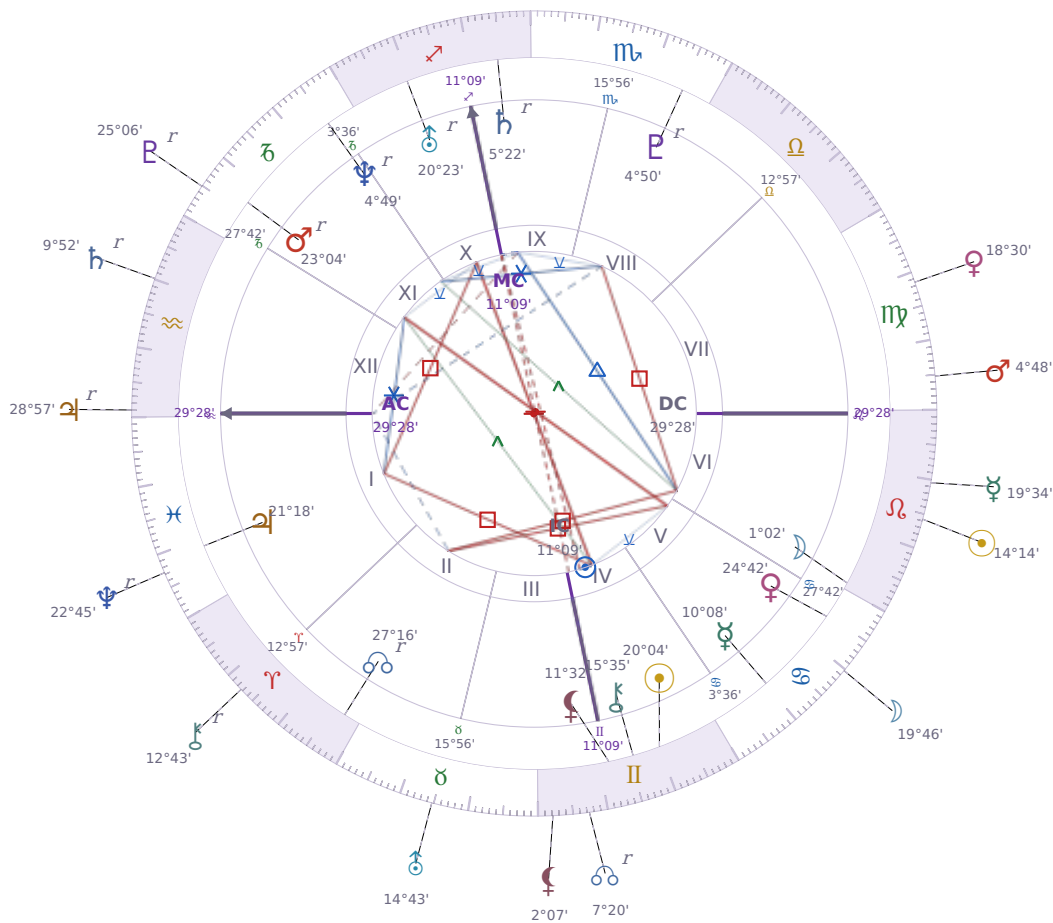

DAILY HOROSCOPE

Shia LaBeouf

American actor (born 1986)

♊ Gemini June 11, 1986 00:14 Los Angeles

Friday, 6 August 2021

TRANSITS FOR TODAY

☉ Sun	in ♌ Leo	14°14'43"
☾ Moon	in ♋ Cancer	19°46'35"
☿ Mercury	in ♌ Leo	19°34'04"
♀ Venus	in ♍ Virgo	18°30'22"
♂ Mars	in ♍ Virgo	4°48'23"
♃ Jupiter	in ♒ Aquarius Rx	28°57'47"
♄ Saturn	in ♒ Aquarius Rx	9°52'10"