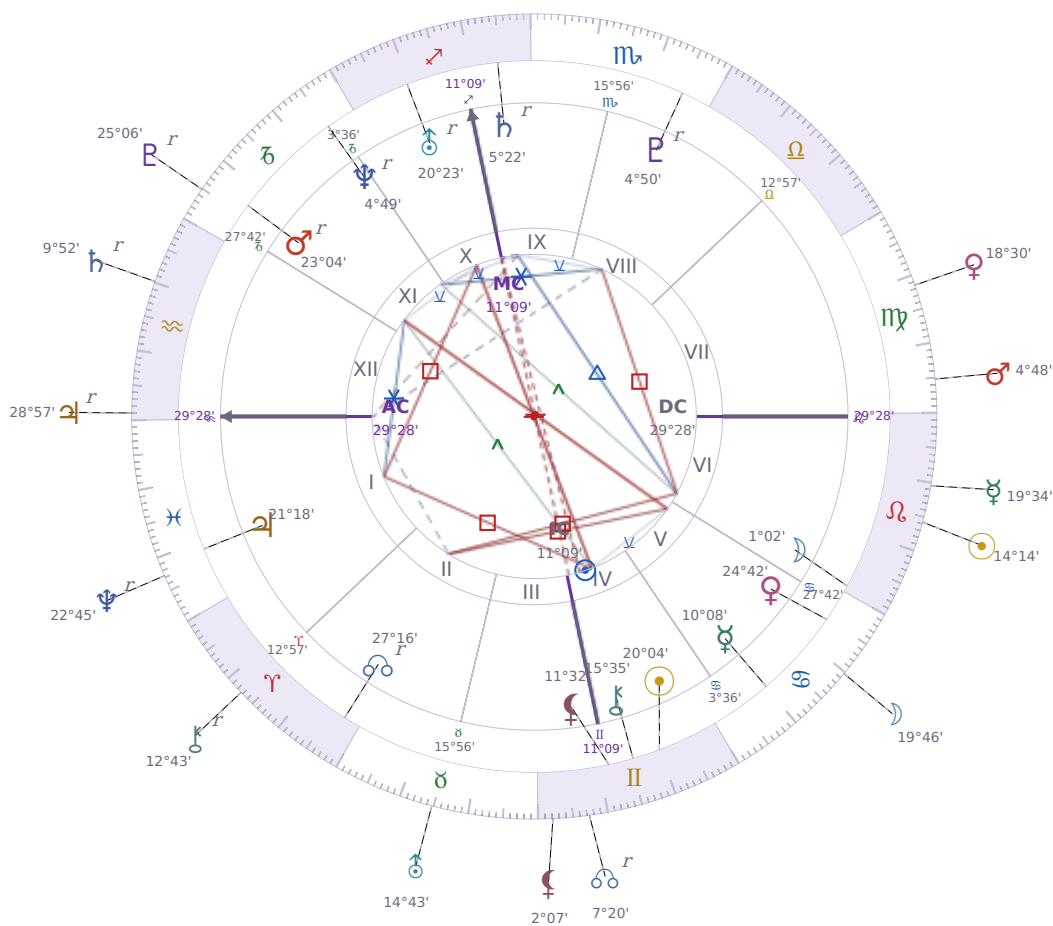

DAILY HOROSCOPE

Shia LaBeouf

American actor (born 1986)

♊ Gemini June 11, 1986 00:14 Los Angeles

Friday, 6 August 2021

TRANSITS FOR TODAY

☉ Sun	in ♌ Leo	14°14'43"
☾ Moon	in ♋ Cancer	19°46'35"
☿ Mercury	in ♌ Leo	19°34'04"
♀ Venus	in ♍ Virgo	18°30'22"
♂ Mars	in ♍ Virgo	4°48'23"
♃ Jupiter	in ♒ Aquarius Rx	28°57'47"
♄ Saturn	in ♒ Aquarius Rx	9°52'10"