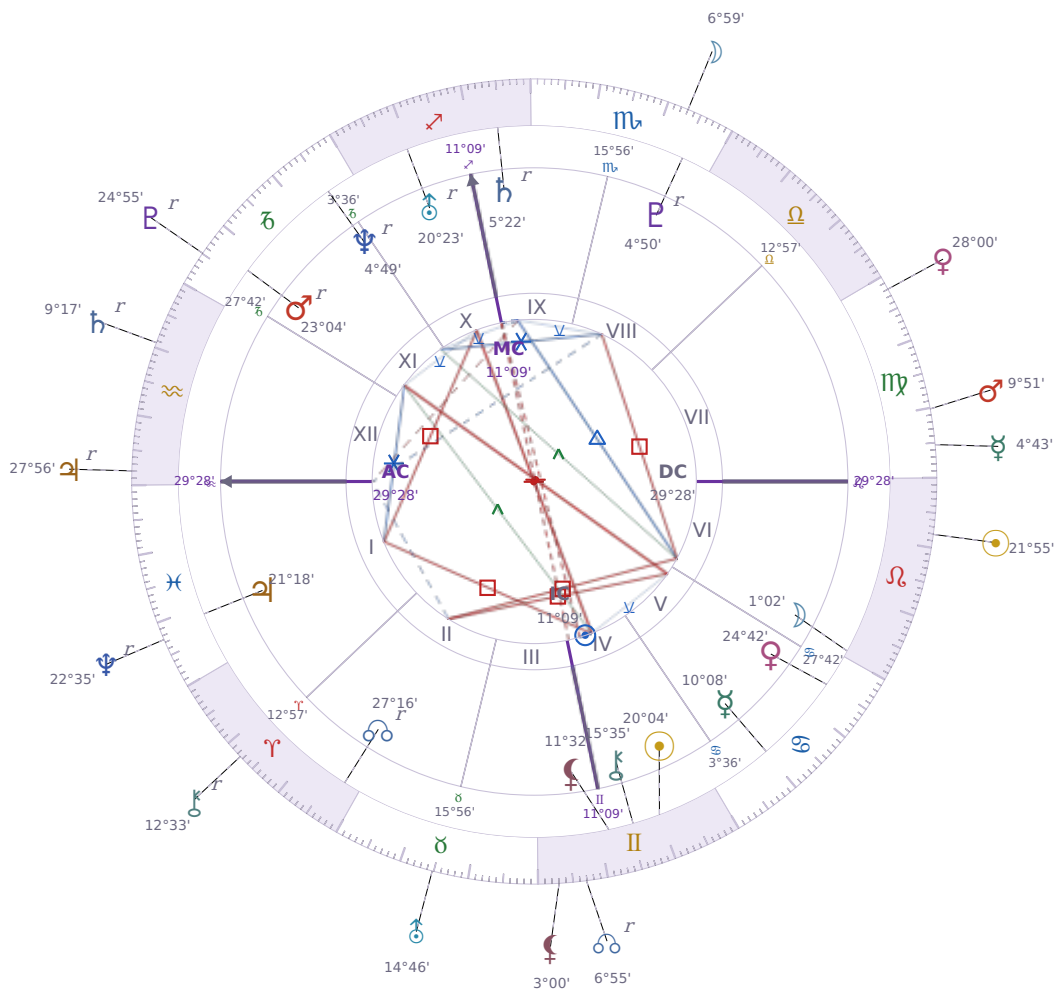

DAILY HOROSCOPE

Shia LaBeouf

American actor (born 1986)

♊ Gemini June 11, 1986 00:14 Los Angeles

Saturday, 14 August 2021

TRANSITS FOR TODAY

☉ Sun	in ♌ Leo	21°55'17"
☾ Moon	in ♏ Scorpio	6°59'35"
☿ Mercury	in ♍ Virgo	4°43'34"
♀ Venus	in ♍ Virgo	28°00'22"
♂ Mars	in ♍ Virgo	9°51'32"
♃ Jupiter	in ♒ Aquarius Rx	27°56'58"
♄ Saturn	in ♒ Aquarius Rx	9°17'05"

♅ Uranus	in ♉ Taurus	14°46'49"
♆ Neptune	in ♋ Pisces Rx	22°35'10"
♇ Pluto	in ♑ Capricorn Rx	24°55'40"
♁ Chiron	in ♈ Aries Rx	12°33'23"
♊ NNode	in ♊ Gemini Rx	6°55'03"
♁ Lilith	in ♊ Gemini	3°00'24"

NATAL PLANETS