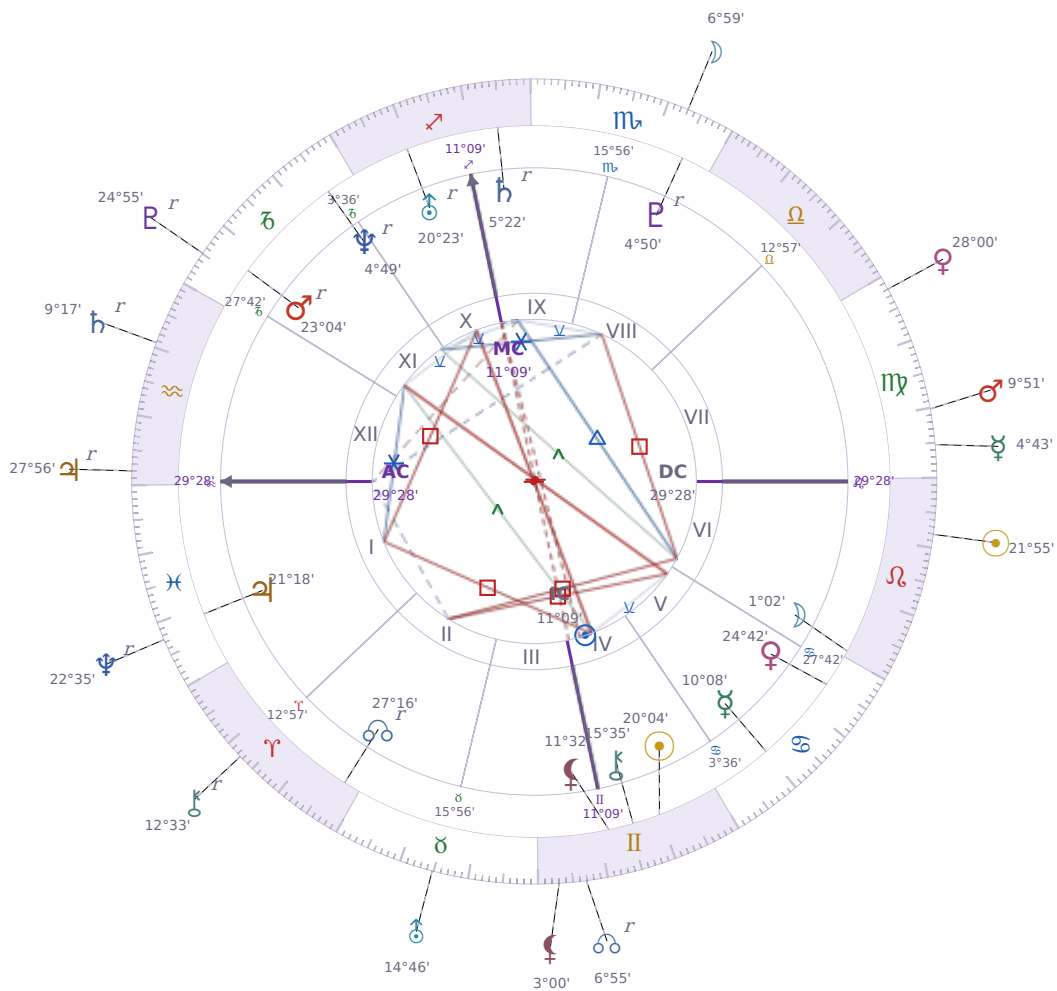

DAILY HOROSCOPE

Shia LaBeouf

American actor (born 1986)

♊ Gemini June 11, 1986 00:14 Los Angeles

Saturday, 14 August 2021

TRANSITS FOR TODAY

☉ Sun	in ♌ Leo	21°55'17"
☾ Moon	in ♏ Scorpio	6°59'35"
☿ Mercury	in ♍ Virgo	4°43'34"
♀ Venus	in ♍ Virgo	28°00'22"
♂ Mars	in ♍ Virgo	9°51'32"
♃ Jupiter	in ♒ Aquarius Rx	27°56'58"
♄ Saturn	in ♒ Aquarius Rx	9°17'05"

♅ Uranus	in ♉ Taurus	14°46'49"
♆ Neptune	in ♋ Pisces Rx	22°35'10"
♇ Pluto	in ♑ Capricorn Rx	24°55'40"
♁ Chiron	in ♈ Aries Rx	12°33'23"
♁ NNode	in ♊ Gemini Rx	6°55'03"
♁ Lilith	in ♊ Gemini	3°00'24"

NATAL PLANETS