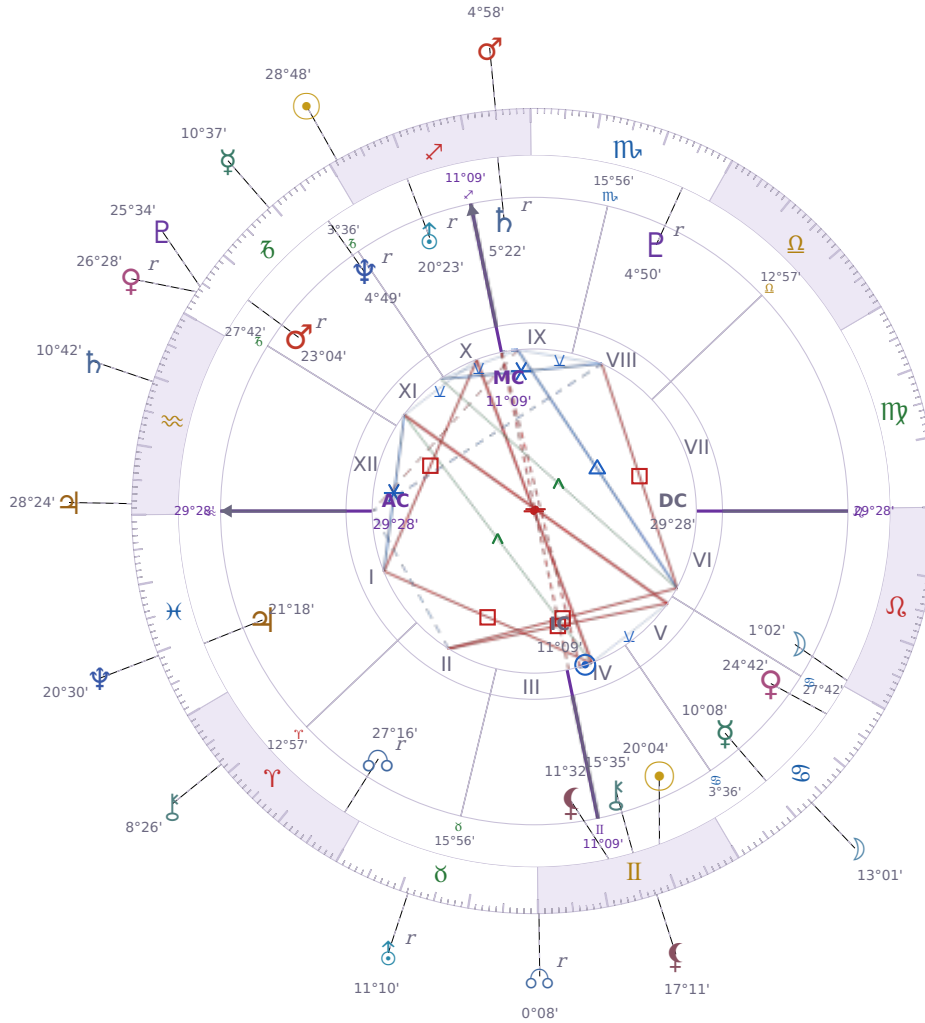

DAILY HOROSCOPE

Shia LaBeouf

American actor (born 1986)

♊ Gemini June 11, 1986 00:14 Los Angeles

Monday, 20 December 2021

TRANSITS FOR TODAY

☉ Sun	in ♐ Sagittarius	28°48'46"
☾ Moon	in ♋ Cancer	13°01'57"
☿ Mercury	in ♑ Capricorn	10°37'32"
♀ Venus	in ♑ Capricorn <b>Rx</b>	26°28'02"
♂ Mars	in ♐ Sagittarius	4°58'05"
♃ Jupiter	in ♒ Aquarius	28°24'36"
♄ Saturn	in ♒ Aquarius	10°42'32"
♅ Uranus	in ♉ Taurus <b>Rx</b>	11°10'39"
♆ Neptune	in ♓ Pisces	20°30'25"
♇ Pluto	in ♑ Capricorn	25°34'32"
♁ Chiron	in ♈ Aries	8°26'13"
♊ NNode	in ♊ Gemini <b>Rx</b>	0°08'22"
♋ Lilith	in ♊ Gemini	17°11'08"

## NATAL PLANETS

☉ Sun	in ♊ Gemini	20°04'58"	IV
☾ Moon	in ♌ Leo	1°02'06"	VI
☿ Mercury	in ♋ Cancer	10°08'24"	V
♀ Venus	in ♋ Cancer	24°42'38"	V
♂ Mars	in ♑ Capricorn	23°04'43"	XI Rx
♃ Jupiter	in ♋ Pisces	21°18'19"	I
♄ Saturn	in ♐ Sagittarius	5°22'06"	IX Rx
♅ Uranus	in ♐ Sagittarius	20°23'33"	X Rx
♆ Neptune	in ♑ Capricorn	4°49'56"	XI Rx
♇ Pluto	in ♏ Scorpio	4°50'50"	VIII Rx
♁ Chiron	in ♊ Gemini	15°35'02"	IV
♁ North Node	in ♈ Aries	27°16'48"	II Rx
♁ Lilith	in ♊ Gemini	11°32'35"	IV

## KEY TRANSIT FACTORS