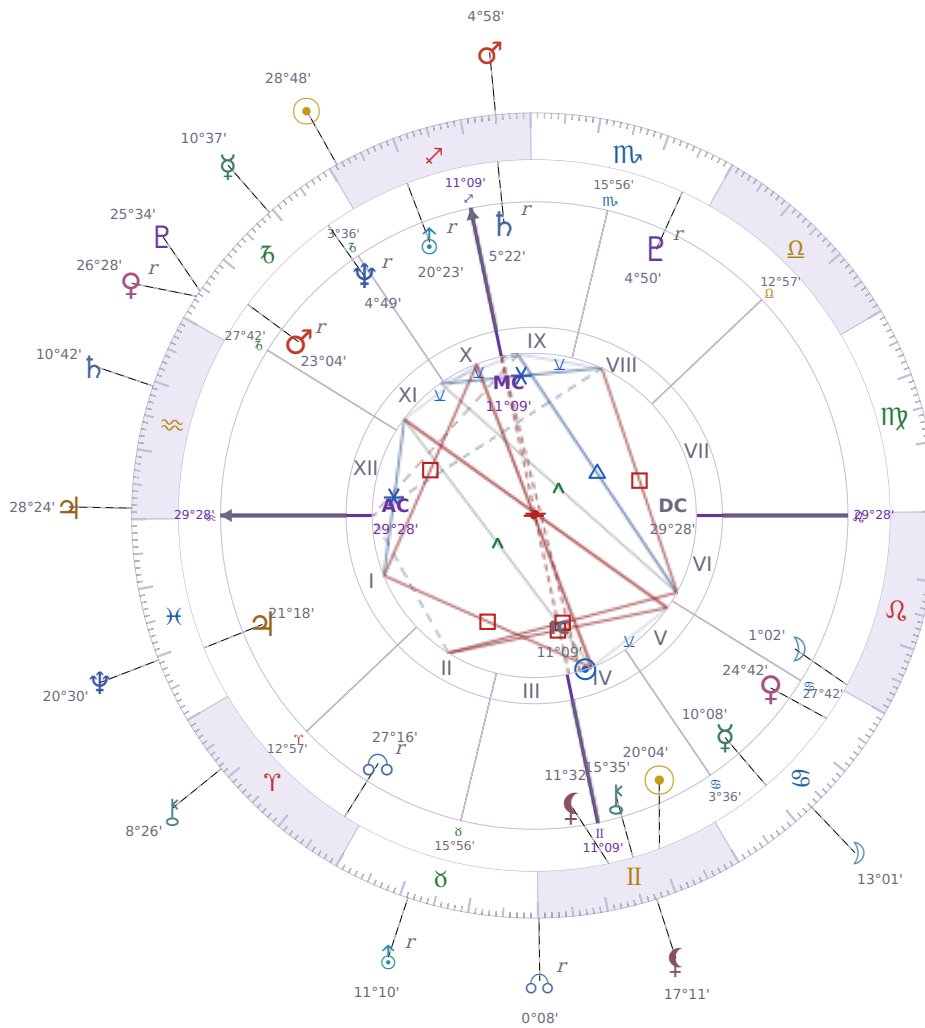

DAILY HOROSCOPE

Shia LaBeouf

American actor (born 1986)

II Gemini June 11, 1986 00:14 Los Angeles

Monday, 20 December 2021

TRANSITS FOR TODAY

☉ Sun	in ♏ Sagittarius	28°48'46"
☾ Moon	in ♋ Cancer	13°01'57"
☿ Mercury	in ♑ Capricorn	10°37'32"
♀ Venus	in ♑ Capricorn Rx	26°28'02"
♂ Mars	in ♏ Sagittarius	4°58'05"
♃ Jupiter	in ♒ Aquarius	28°24'36"
♄ Saturn	in ♒ Aquarius	10°42'32"

♅ Uranus	in ♉ Taurus Rx	11°10'39"
♆ Neptune	in ♓ Pisces	20°30'25"
♇ Pluto	in ♑ Capricorn	25°34'32"
♁ Chiron	in ♈ Aries	8°26'13"
♊ NNode	in ♊ Gemini Rx	0°08'22"
♁ Lilith	in ♊ Gemini	17°11'08"

NATAL PLANETS