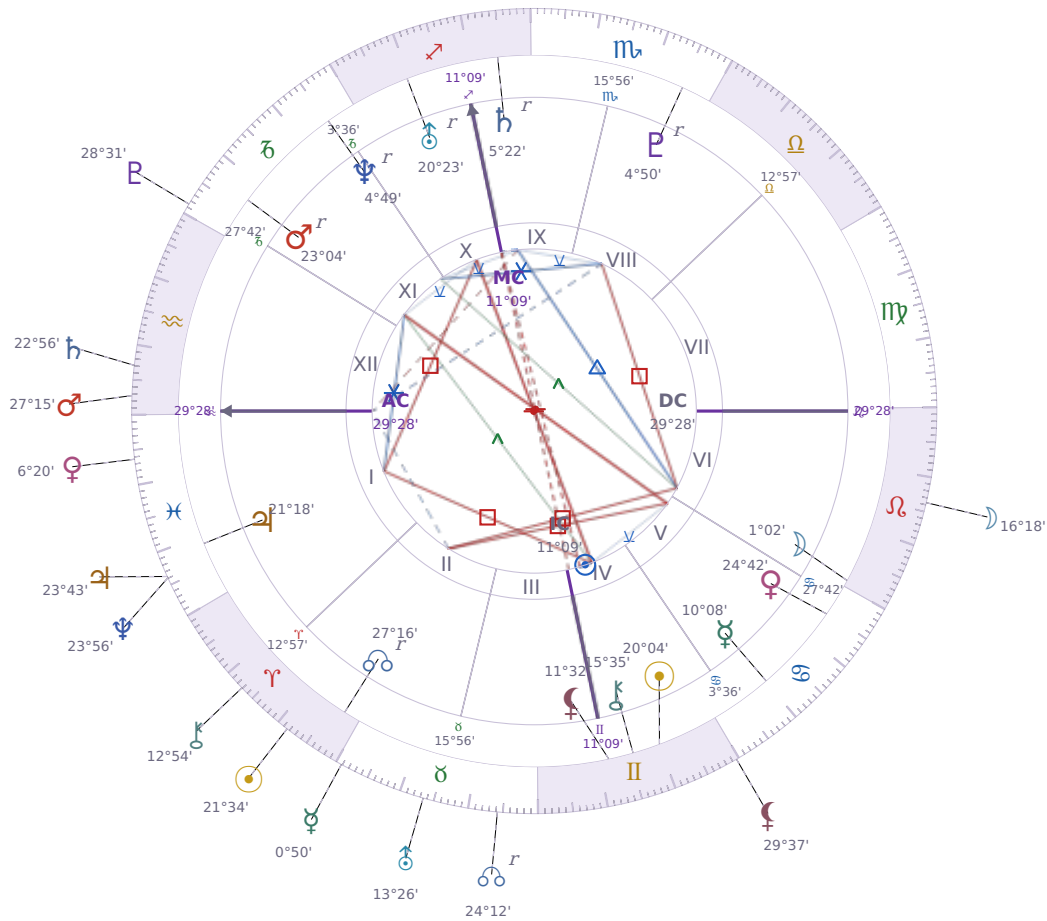

DAILY HOROSCOPE

Shia LaBeouf

American actor (born 1986)

♊ Gemini June 11, 1986 00:14 Los Angeles

Monday, 11 April 2022

TRANSITS FOR TODAY

☉ Sun	in ♈ Aries	21°34'59"
☾ Moon	in ♌ Leo	16°18'29"
☿ Mercury	in ♉ Taurus	0°50'24"
♀ Venus	in ♋ Pisces	6°20'14"
♂ Mars	in ♒ Aquarius	27°15'25"
♃ Jupiter	in ♋ Pisces	23°43'36"
♄ Saturn	in ♒ Aquarius	22°56'38"
♅ Uranus	in ♉ Taurus	13°26'42"
♆ Neptune	in ♋ Pisces	23°56'28"
♇ Pluto	in ♎ Capricorn	28°31'05"
♁ Chiron	in ♈ Aries	12°54'09"
♊ NNode	in ♉ Taurus <b>Rx</b>	24°12'32"
♋ Lilith	in ♊ Gemini	29°37'07"

## NATAL PLANETS

☉ Sun	in ♊ Gemini	20°04'58"	IV
☾ Moon	in ♌ Leo	1°02'06"	VI
☿ Mercury	in ♋ Cancer	10°08'24"	V
♀ Venus	in ♋ Cancer	24°42'38"	V
♂ Mars	in ♑ Capricorn	23°04'43"	XI Rx
♃ Jupiter	in ♓ Pisces	21°18'19"	I
♄ Saturn	in ♐ Sagittarius	5°22'06"	IX Rx
♅ Uranus	in ♐ Sagittarius	20°23'33"	X Rx
♆ Neptune	in ♑ Capricorn	4°49'56"	XI Rx
♇ Pluto	in ♏ Scorpio	4°50'50"	VIII Rx
♁ Chiron	in ♊ Gemini	15°35'02"	IV
♊ North Node	in ♈ Aries	27°16'48"	II Rx
♁ Lilith	in ♊ Gemini	11°32'35"	IV

## KEY DATE

### ☿ Mercury enters ♉ Taurus

*Mercury* moving into *Taurus* shifts how you **communicate and think** — you'll notice yourself speaking more slowly, choosing words with care instead of rushing through sentences. At work and in conversations, people tend to **focus on practical details** and want concrete facts rather than abstract ideas, which means discussions about money, plans, or decisions take longer but reach clearer agreements. This transit makes most people **stick to their positions** once they've decided something, so expect less back-and-forth and more people digging in on what they actually believe.