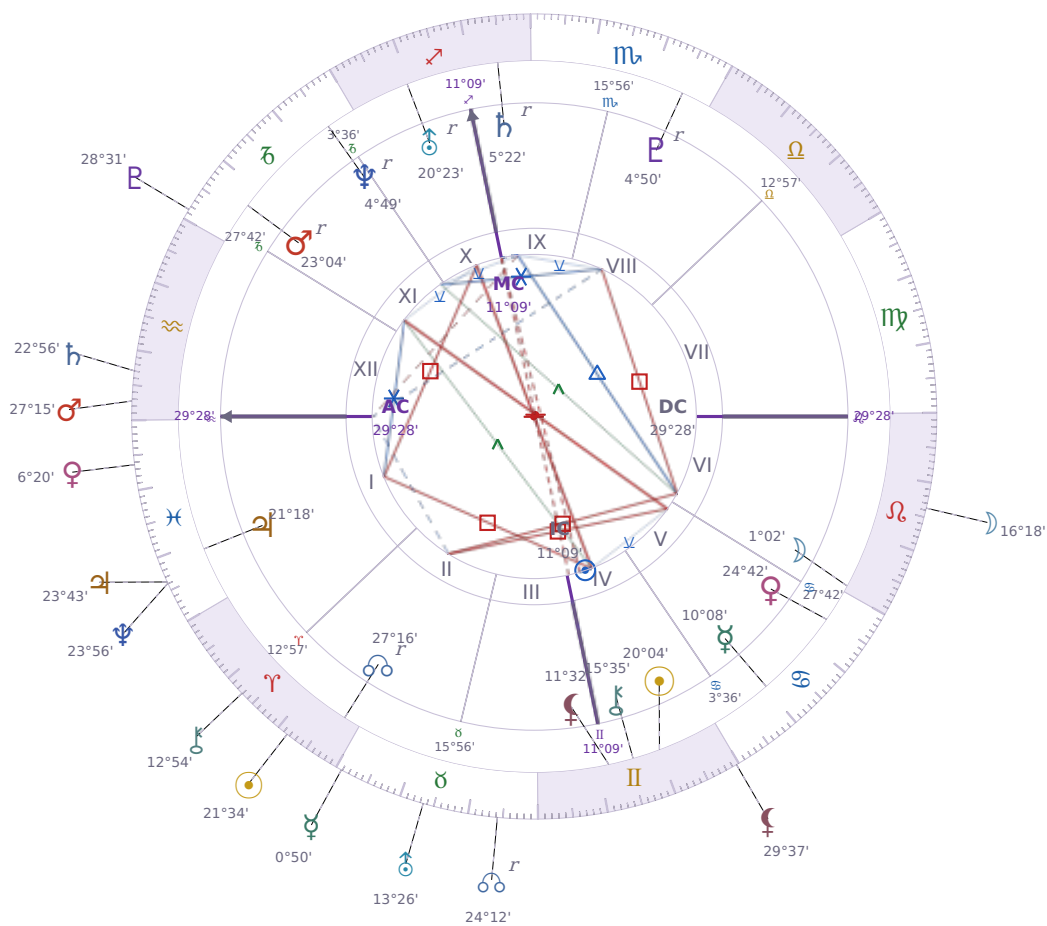

DAILY HOROSCOPE

## Shia LaBeouf

American actor (born 1986)

♊ Gemini June 11, 1986 00:14 Los Angeles

**Monday, 11 April 2022**

TRANSITS FOR TODAY

☉ Sun	in ♈ Aries	21°34'59"
☾ Moon	in ♌ Leo	16°18'29"
☿ Mercury	in ♉ Taurus	0°50'24"
♀ Venus	in ♋ Pisces	6°20'14"
♂ Mars	in ♈ Aquarius	27°15'25"
♃ Jupiter	in ♋ Pisces	23°43'36"
♄ Saturn	in ♈ Aquarius	22°56'38"