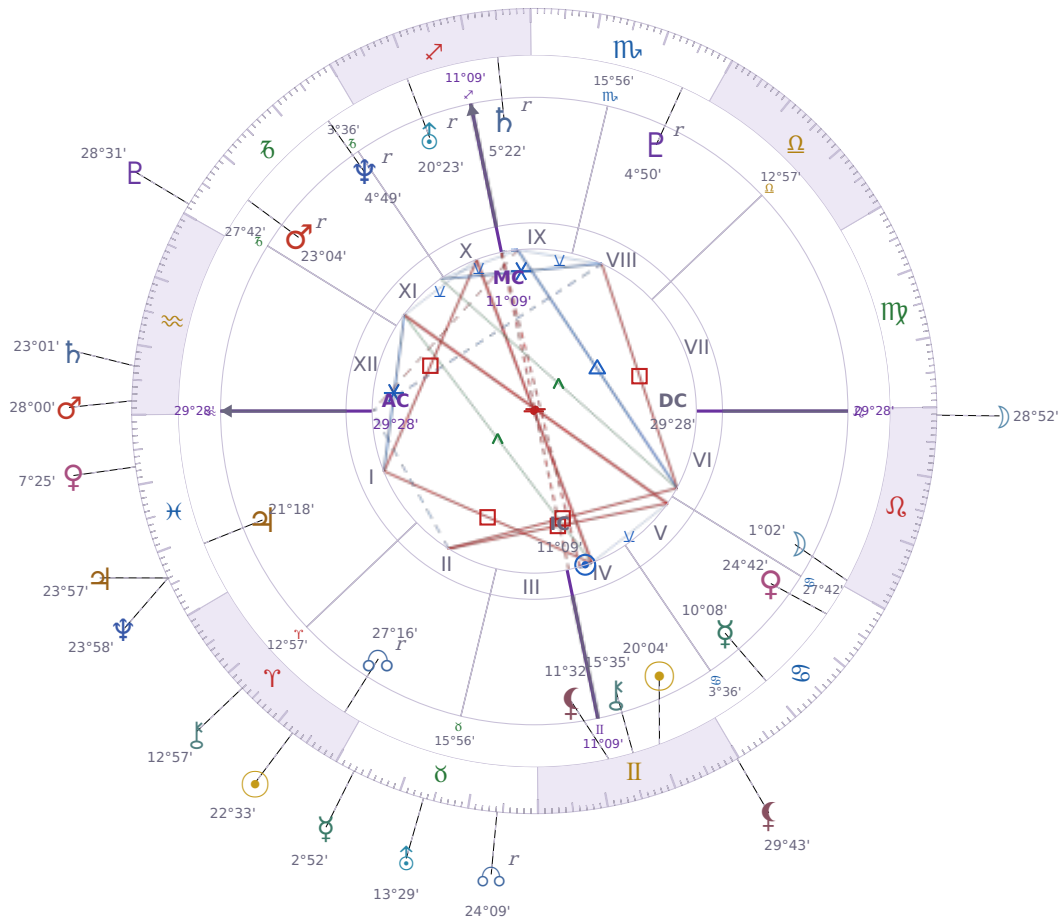

DAILY HOROSCOPE

Shia LaBeouf

American actor (born 1986)

♊ Gemini June 11, 1986 00:14 Los Angeles

Tuesday, 12 April 2022

TRANSITS FOR TODAY

☉ Sun	in ♈ Aries	22°33'50"
☾ Moon	in ♌ Leo	28°52'20"
☿ Mercury	in ♉ Taurus	2°52'27"
♀ Venus	in ♋ Pisces	7°25'45"
♂ Mars	in ♒ Aquarius	28°00'46"
♃ Jupiter	in ♋ Pisces	23°57'14"
♄ Saturn	in ♒ Aquarius	23°01'25"
♅ Uranus	in ♉ Taurus	13°29'59"
♆ Neptune	in ♋ Pisces	23°58'32"
♇ Pluto	in ♐ Capricorn	28°31'36"
♁ Chiron	in ♈ Aries	12°57'39"
♊ NNode	in ♉ Taurus <b>Rx</b>	24°09'21"
♋ Lilith	in ♊ Gemini	29°43'47"

## NATAL PLANETS

☉ Sun	in ♊ Gemini	20°04'58"	IV
☾ Moon	in ♌ Leo	1°02'06"	VI
☿ Mercury	in ♋ Cancer	10°08'24"	V
♀ Venus	in ♋ Cancer	24°42'38"	V
♂ Mars	in ♐ Capricorn	23°04'43"	XI Rx
♃ Jupiter	in ♓ Pisces	21°18'19"	I
♄ Saturn	in ♐ Sagittarius	5°22'06"	IX Rx
♅ Uranus	in ♐ Sagittarius	20°23'33"	X Rx
♆ Neptune	in ♐ Capricorn	4°49'56"	XI Rx
♇ Pluto	in ♏ Scorpio	4°50'50"	VIII Rx
♁ Chiron	in ♊ Gemini	15°35'02"	IV
♁ North Node	in ♈ Aries	27°16'48"	II Rx
♁ Lilith	in ♊ Gemini	11°32'35"	IV

## KEY TRANSIT FACTORS

★ = natal resonance — this transit echoes your birth chart, amplifying its influence