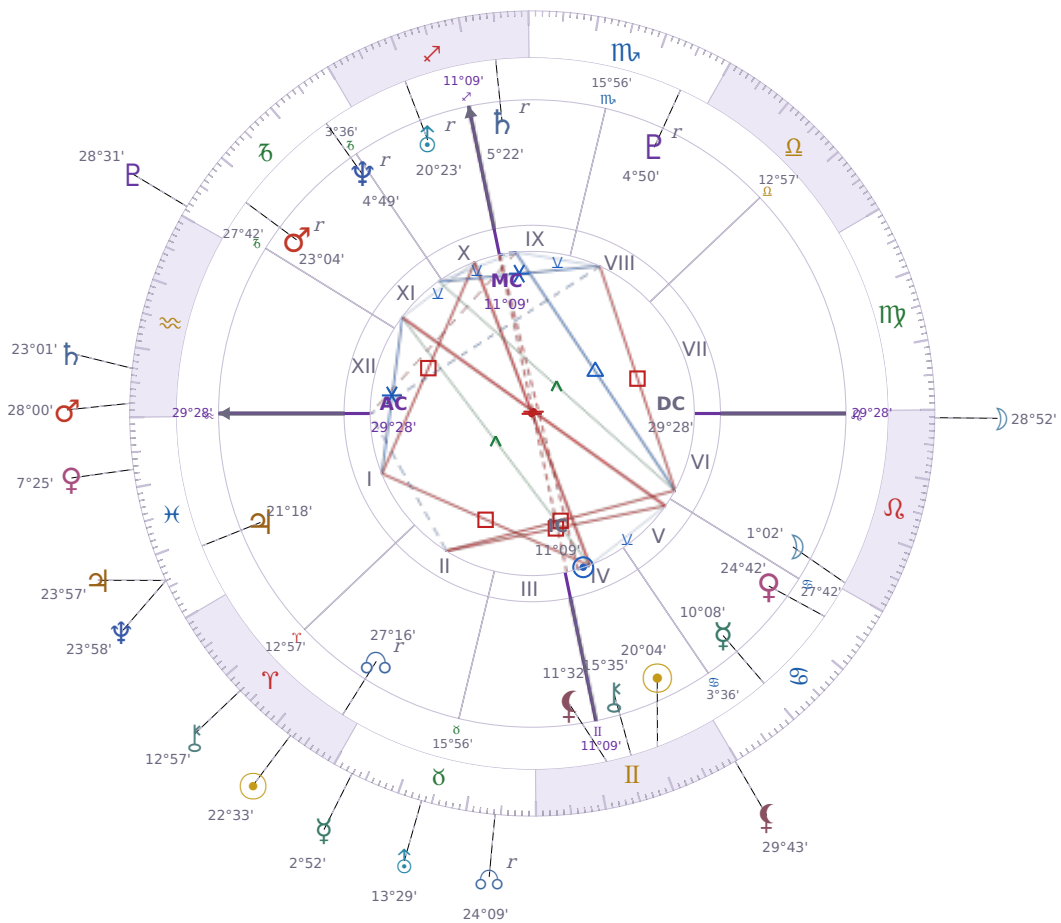

DAILY HOROSCOPE

Shia LaBeouf

American actor (born 1986)

♊ Gemini June 11, 1986 00:14 Los Angeles

Tuesday, 12 April 2022

TRANSITS FOR TODAY

☉ Sun	in ♈ Aries	22°33'50"
☾ Moon	in ♌ Leo	28°52'20"
☿ Mercury	in ♉ Taurus	2°52'27"
♀ Venus	in ♋ Pisces	7°25'45"
♂ Mars	in ♈ Aquarius	28°00'46"
♃ Jupiter	in ♋ Pisces	23°57'14"
♄ Saturn	in ♋ Aquarius	23°01'25"

♅ Uranus	in ♉ Taurus	13°29'59"
♆ Neptune	in ♋ Pisces	23°58'32"
♇ Pluto	in ♏ Capricorn	28°31'36"
♁ Chiron	in ♈ Aries	12°57'39"
♁ NNode	in ♉ Taurus Rx	24°09'21"
♁ Lilith	in ♊ Gemini	29°43'47"

NATAL PLANETS