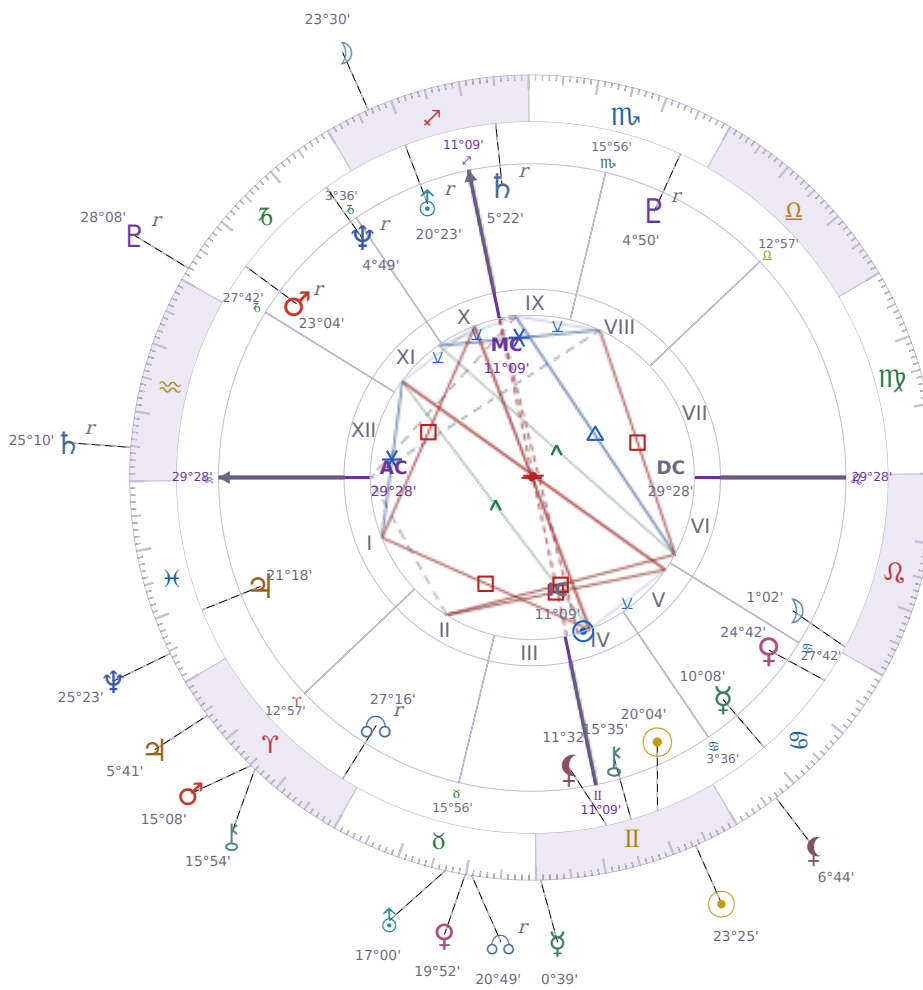

DAILY HOROSCOPE

Shia LaBeouf

American actor (born 1986)

♊ Gemini June 11, 1986 00:14 Los Angeles

Tuesday, 14 June 2022

TRANSITS FOR TODAY

☉ Sun	in ♊ Gemini	23°25'42"
☾ Moon	in ♐ Sagittarius	23°30'35"
☿ Mercury	in ♊ Gemini	0°39'44"
♀ Venus	in ♉ Taurus	19°52'56"
♂ Mars	in ♈ Aries	15°08'41"
♃ Jupiter	in ♈ Aries	5°41'18"
♄ Saturn	in ♒ Aquarius Rx	25°10'42"

♅ Uranus	in ♉ Taurus	17°00'00"
♆ Neptune	in ♋ Pisces	25°23'27"
♇ Pluto	in ♑ Capricorn Rx	28°08'30"
♁ Chiron	in ♈ Aries	15°54'37"
♁ NNode	in ♉ Taurus Rx	20°49'12"
♁ Lilith	in ♋ Cancer	6°44'32"

NATAL PLANETS